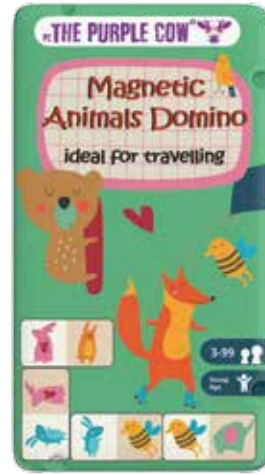

**NEW!**

Fishing Frenzy Dual  
Barcode: 7290020286451  
Item#: **6451**

**NEW!**

Mega Burger Binge  
Barcode: 7290020286444  
Item#: **6444**

**NEW!**

Animals Domino  
Barcode: 7290019486862  
Item#: **6862**

Jigsaw Magnetic Puzzles

Fairy Tale Puzzles  
Little Red Riding Hood +  
Cinderella  
Barcode: 7290018133705  
Item#: **3705**

Fairy Tale Puzzles  
Robin Hood +  
Puss in Boots  
Barcode: 7290018133682  
Item#: **3682**