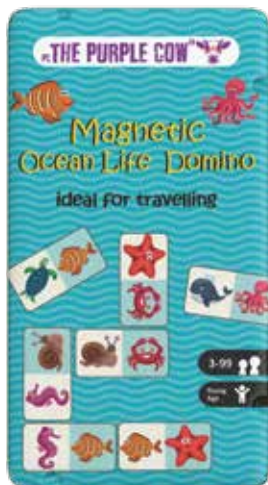

Hangman  
Barcode: 7290011890681  
Item#: [681](#)

Chinese Chess  
Barcode: 7290018133170  
Item#: [170](#)

Fighting Serpents  
Barcode: 7290018133750  
Item#: [3750](#)

Young Players (Ages 3-6)

Ocean Life Domino  
Barcode: 7290019486916  
Item#: [6916](#)

Road Safari  
Barcode: 7290019486893  
Item#: [6893](#)

Animal Homes  
Barcode: 7290016026290  
Item#: [290](#)

Car Race  
Barcode: 7290011890742  
Item#: [742](#)

Bingo  
Barcode: 7290016026061  
Item#: [061](#)

Monster Factory  
Barcode: 7290016026771  
Item#: **771**

Road Trip Bingo  
Barcode: 7290016026573  
Item#: **573**

Treasure Hunt  
Barcode: 7290011890759  
Item#: **759**

*NEW LOOK!*

Dress Me Up  
Barcode: 7290016026566  
Item#: **566**