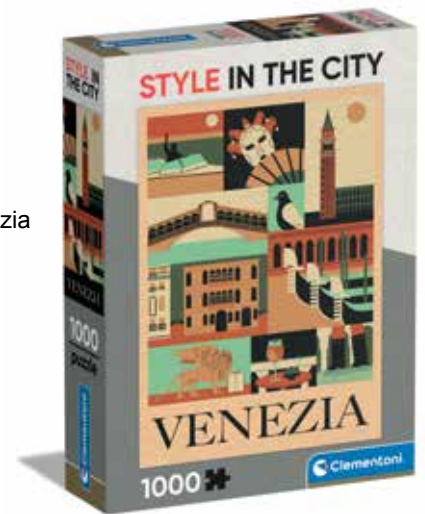

Art. 39844

Style in the City – London
1000 pc.

Art. 39847

Style in the City – Barcelona
1000 pc.

PUZZLE COLLECTIONS

MORDILLO®

Simply known as MORDILLO, Guillermo Mordillo is one of the world's greatest cartoonists. Famous for his humorous, colorful, wordless depictions of love, football, golf and long-necked animals in everyday and absurd situations, his work is a mastery of design simplicity coupled with complexity of meaning over decades of experience and development.