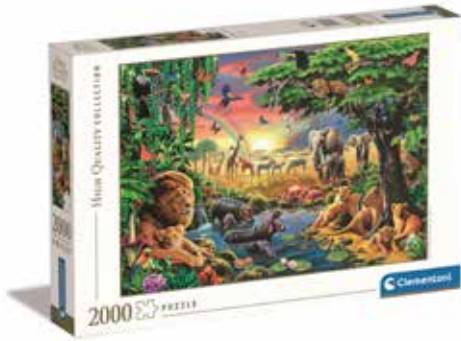

HIGH QUALITY
COLLECTION –
2000 PC.

~NEW~

Art. 32081
The African Gathering