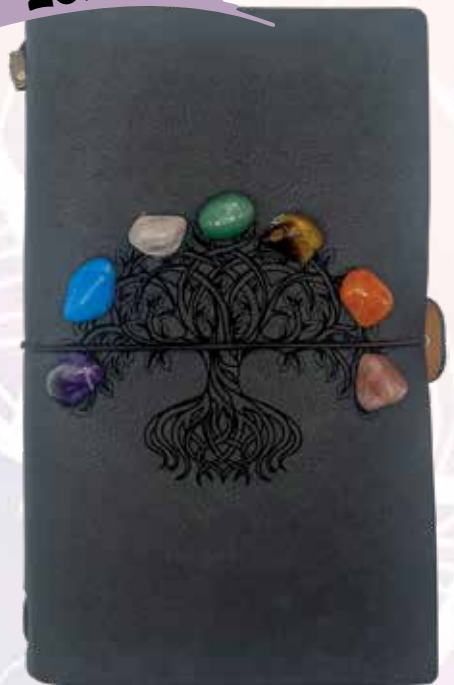

NB20
Gemstone Chakra
Tree of Life
$7.00 ea.