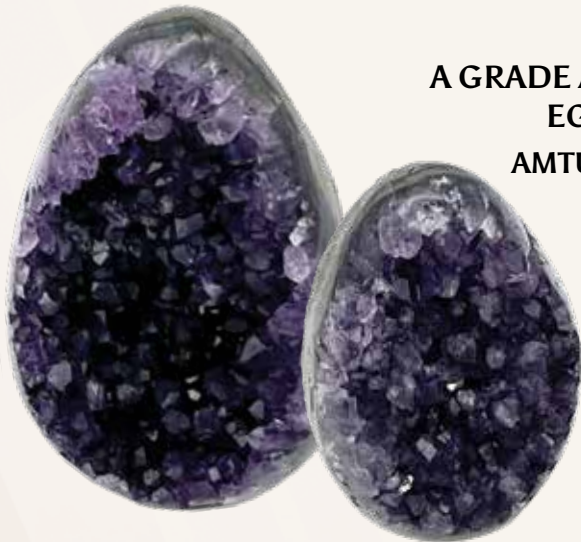

**A GRADE AMETHYST
EGGS**

AMTU691A 00 (.33 lb - .88 lb) $45.00/lb.