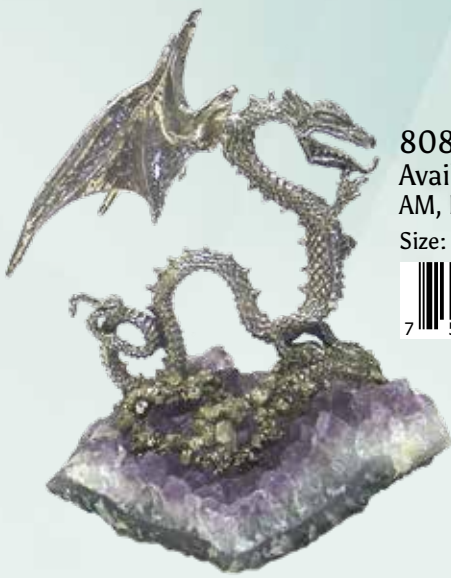

Add ND to item number And $.75 ea. for Name Drop. Minimum of 100 Pcs., Assorted Pewter.
PLEASE SPECIFY MINERAL BASE WHEN ORDERING