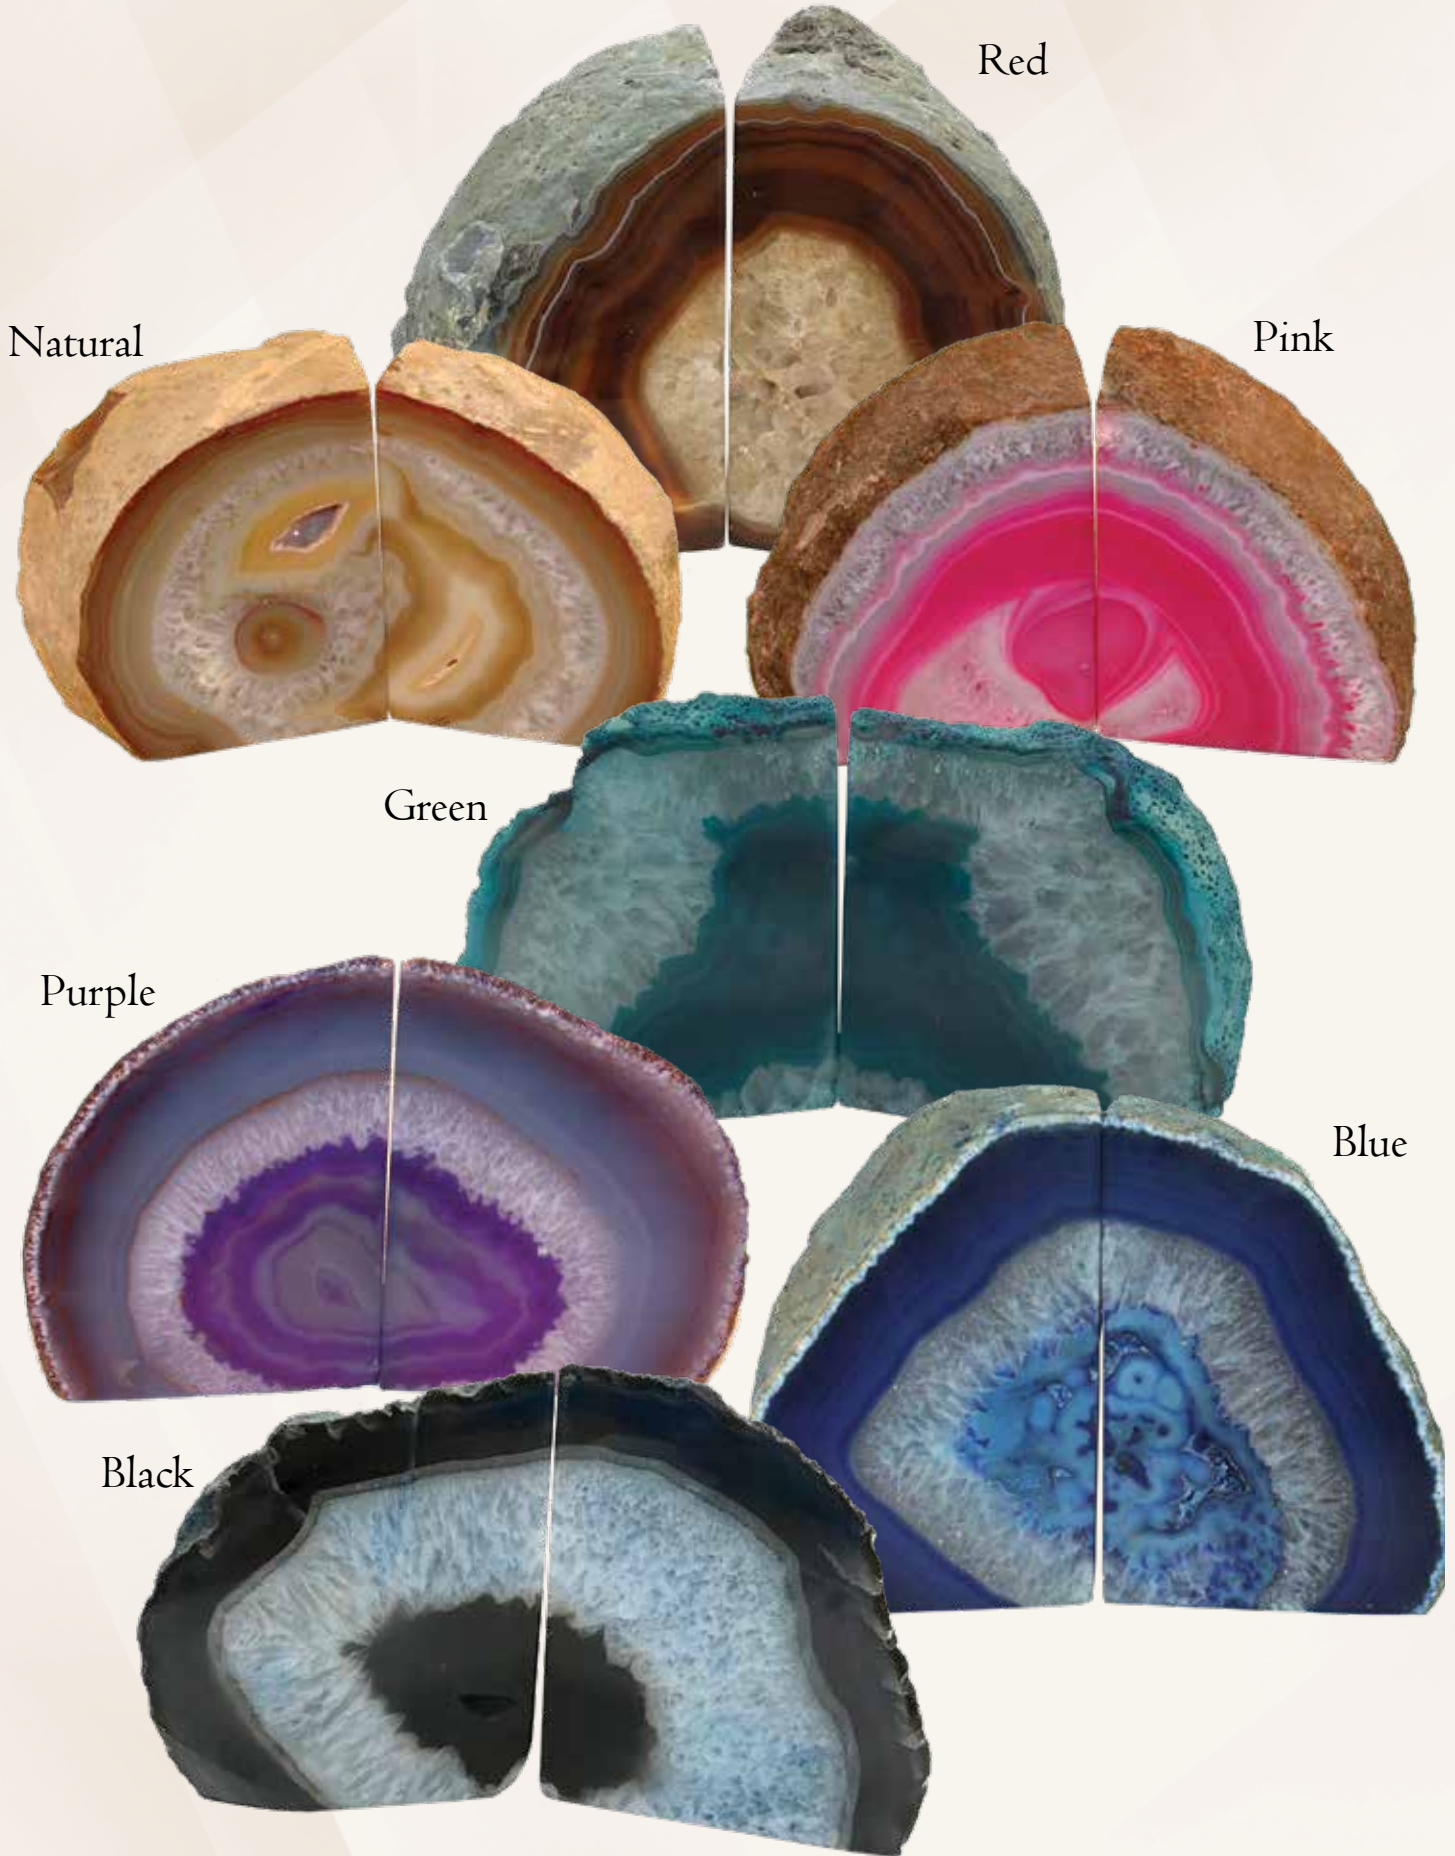

Agate Bookends