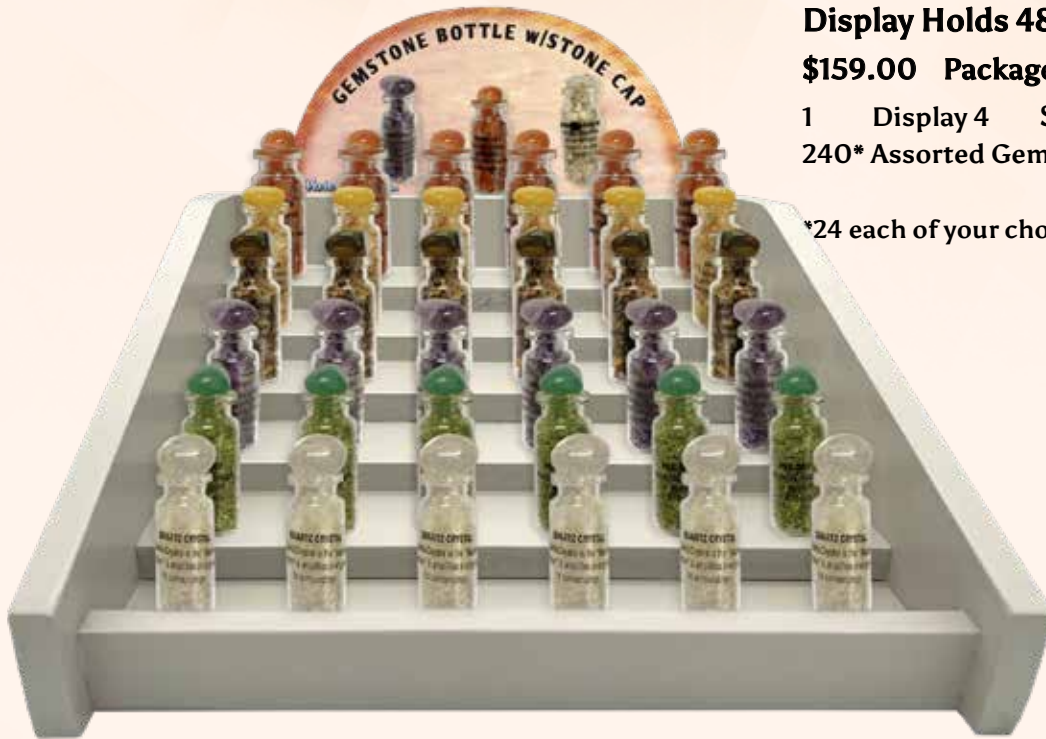

## PACKAGE - 4GB 501

Display Holds 48 Bottles

**\$159.00** Package includes the Following:

1	Display 4	Stair Step Wood Display	\$15.00
	240*	Assorted Gemstone Bottles	\$144.00

\*24 each of your choice of 10 different Gemstone Bottles