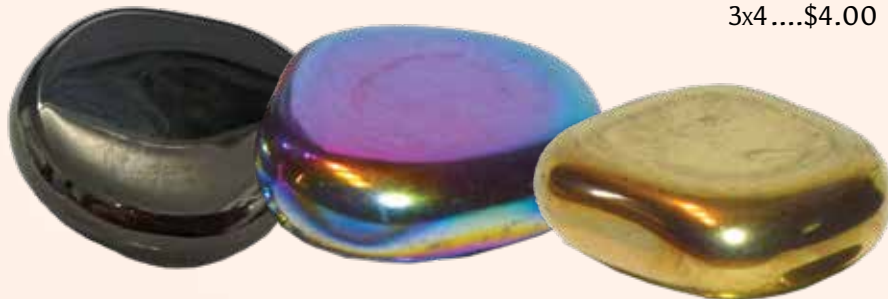

X-L

1 1/2" - 1 7/8"

FREE FREIGHT WITH JUST 200# OF MAGNETIC ROCK AND TUMBLED STONE (CONTINENTAL USA)