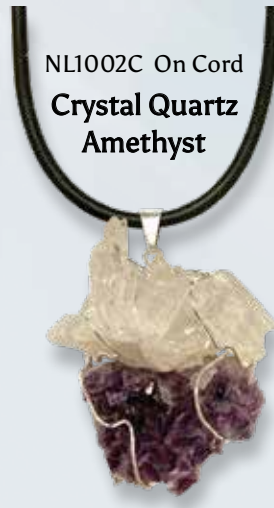

# Small Gemstone Pendants

Please Specify: Ending in C = Cord Ending in N = Chain

Pendant Only: \$5.00  
w/Cord: \$5.50  
w/Chain: \$5.50