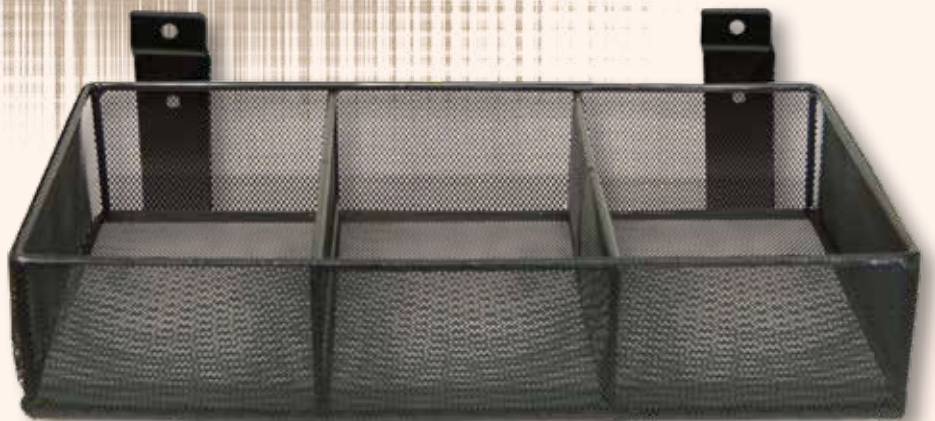

Each Individual Bin Section Will Hold Approx.

02 Specimen Size...50 pcs.
04 Specimen Size...25 pcs.
Arrowheads.....200pcs.

Soapstone Animals 50 pcs.
Worry Stones .....100 pcs.