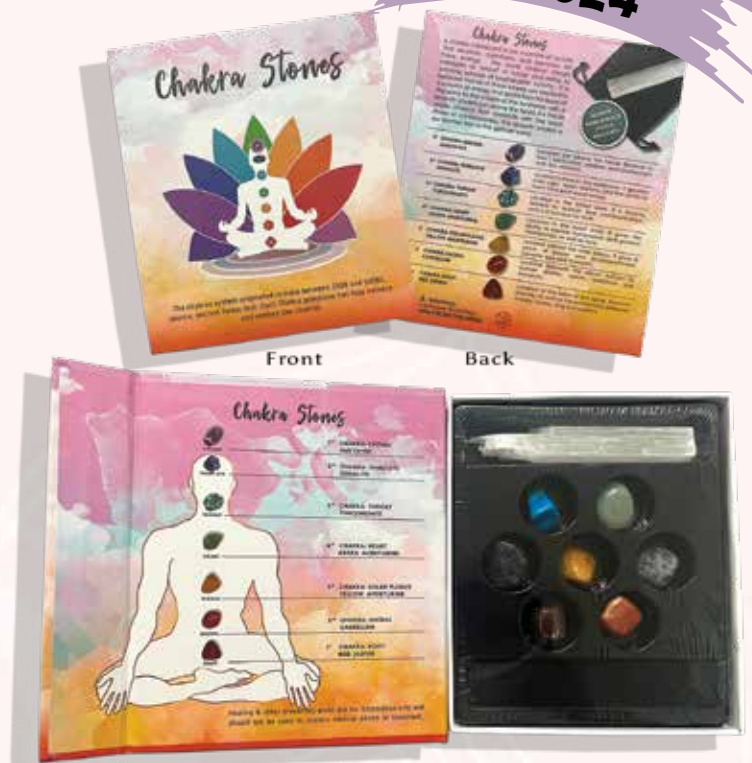

FPK816 Chakra Stones

$6.00 ea.

5 1/8" w x 6" h