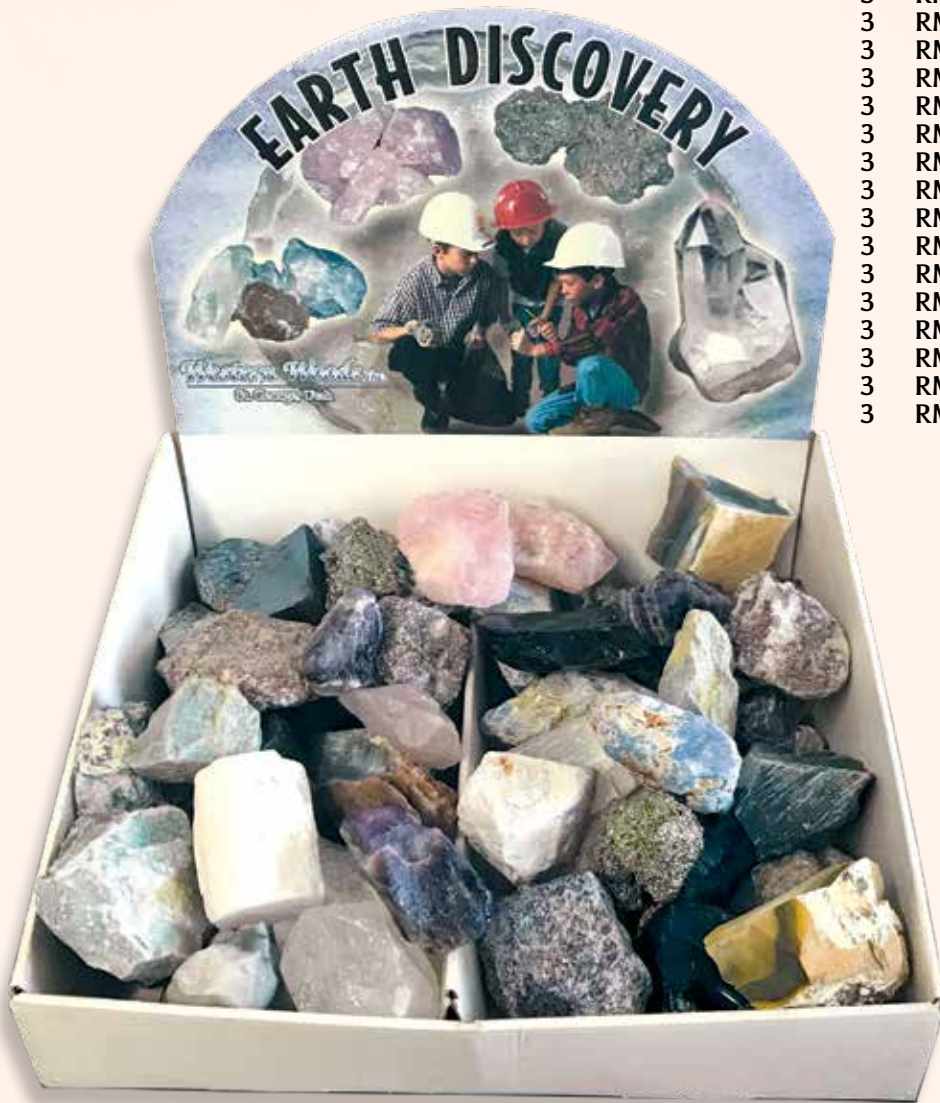

### FIST SIZE SPECIMEN PACKAGE

**\$189.00** Package includes the Following:

1	DISPLAY 7	Display	FREE	FREE
3	RMF500 01	Angelite	\$3.00	\$9.00
3	RMF500 02	Sodalite	\$3.00	\$9.00
3	RMF500 03	Aventurine	\$3.00	\$9.00
3	RMF500 04	Obsidian	\$3.00	\$9.00
3	RMF500 05	Crystal Quartz	\$3.00	\$9.00
3	RMF500 06	Bahia Amethyst	\$3.00	\$9.00
3	RMF500 07	Emerald	\$3.00	\$9.00
3	RMF500 10	Hematite	\$3.00	\$9.00
3	RMF500 11	Selenite	\$3.00	\$9.00
3	RMF500 12	Apatite	\$3.00	\$9.00
3	RMF500 13	Amazonite	\$3.00	\$9.00
3	RMF500 14	Tourmaline	\$3.00	\$9.00
3	RMF500 15	Mookaite	\$3.00	\$9.00
3	RMF500 16	Agate	\$3.00	\$9.00
3	RMF500 17	Fluorite	\$3.00	\$9.00
3	RMF500 18	Net Jasper	\$3.00	\$9.00
3	RMF500 19	Chevron Amethyst	\$3.00	\$9.00
3	RMF500 20	Rose Quartz	\$3.00	\$9.00
3	RMF500 21	Lepidolite	\$3.00	\$9.00
3	RMF500 22	Lapis	\$3.00	\$9.00
3	RMF500 23	Tigereye	\$3.00	\$9.00