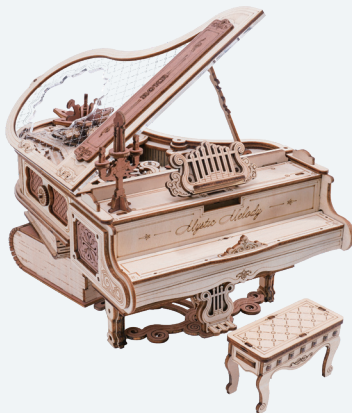

New

AMK81/Magic Piano

Assembled size: 140 x 170 x 125 mm (L x W x H)

Package size: 320 x 235 x 70 mm (L x W x H)

Wood pieces: 223 pcs