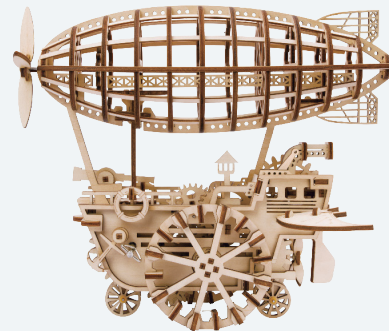

LK702 / Air Vehicle

Assembled size: 300 x 215 x 250 mm (L x W x H)

Package size: 370 x 250 x 50.5 mm (L x W x H)

Wood pieces: 229 pcs