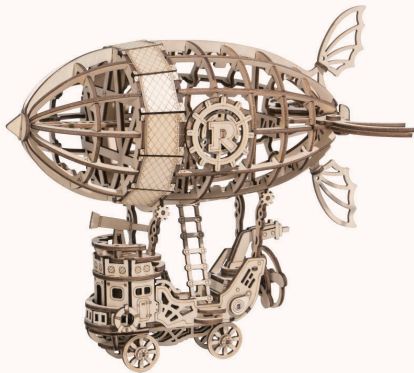

Wooden pieces: 182 pcs

TG406/Hot Air Ballon

Assembled size: 180 x 136 x 165 mm (L x W x H)

Package size: 229 x 155 x 11.6 mm (L x W x H)

Wooden pieces: 140 pcs

TG407/Airship

Assembled size: 180 x 136 x 166 mm (L x W x H)