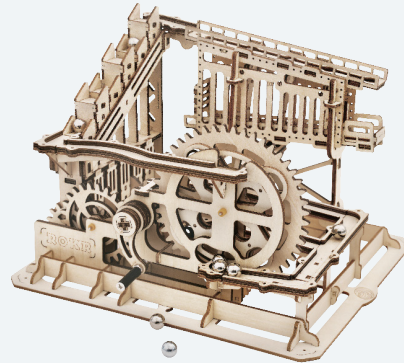

MARBLE RUN | 14+

It is a creative 3D wooden puzzle designed for adults and teenagers. We select primary design which can best embody the beauty of machines. This series products are all gear drive-the most widely used mechanical rotation method. We believe it is the coolest decoration in your study and hope it could give you inspiration while the ball rolling.

 Environmental

 DIY

Mechanical
 $E_p = mgh_2 - mgh_1$

Gear drive

Laser cutting

14+

LG501 / Marble Parkour

Assembled size: 255 x 235 x 185 mm (L x W x H)

Package size: 318 x 234 x 48 mm (L x W x H)

Wood pieces: 254 pcs

LG502 / Marble Squad

Assembled size: 255 x 235 x 185 mm (L x W x H)

Package size: 318 x 234 x 48 mm (L x W x H)

Wood pieces: 239 pcs

LG503 / Marble Explorer