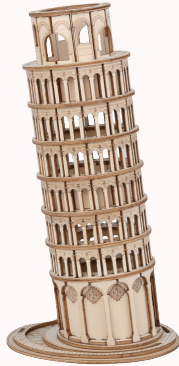

Wooden pieces: 58 pcs

These models will enrich your life.

Laser cutting

8+

Monument

TG304 / Leaning Tower of Pisa

Assembled size: 180 x 136 x 157 mm (L x W x H)

Package size: 229 x 155 x 11.6 mm (L x W x H)

Wooden pieces: 137 pcs

TG501 / Eiffel Tower

Assembled size: 180 x 136 x 163 mm (L x W x H)

Package size: 229 x 155 x 13.6mm (L x W x H)

Wooden pieces: 121 pcs

TG502 / Arc de Triomphe

Assembled size: 180 x 136 x 168 mm (L x W x H)