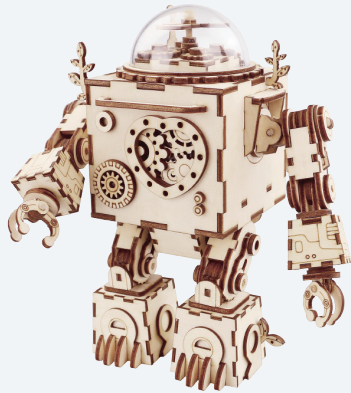

Wood pieces: 223 pcs

New

AMKA1/Stagecoach

Assembled size: 213 x 112 x 147 mm (L x W x H)

Package size: 320 x 235 x 43 mm (L x W x H)

Wood pieces: 324 pcs

Wing the music box, listen to the beautiful tunes.

 Laser cutting  14+