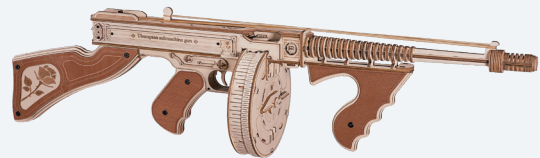

LQ901/AK47 Wooden Automatic Rifle

Assembled size: 215 x 717 x 56 mm (L x W x H)

Package size: 455 x 155 x 50 mm (L x W x H)

Wood pieces: 315 pcs

New