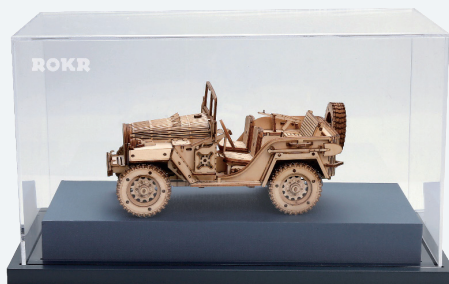

Vehicle Models--Running for you.

Laser cutting

14+

New

MC801/Vintage Cars

Assembled size: 190 x 92 x 115 mm (L x W x H)

Package size: 228.5 x 153.5 x 20 mm (L x W x H)

Wood pieces: 298 pcs

Package of Prime Steam Express

Assembled size: 307 x 67 x 82 mm (L x W x H)

Display model: MC501

Showcase of Scale Model Vehicle

Assembled size: 317 x 152 x 180 mm (L x W x H)

Display model: MC01Z

ROKR MECHANICAL AGE | 14+

It seems like ROKR Storm Beetle is a mechanical beetle with everything. It has a large and unique mandible, a pair of outstretched wings and energy reactors equipped with various advanced technologies, which make it more powerful.