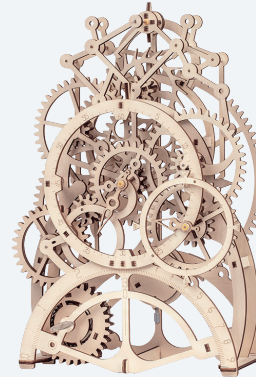

LK501 / Pendulum Clock

Assembled size: 234 x 117 x 346 mm (L x W x H)

Package size: 370 x 250 x 50.5 mm (L x W x H)

Wood pieces: 166 pcs