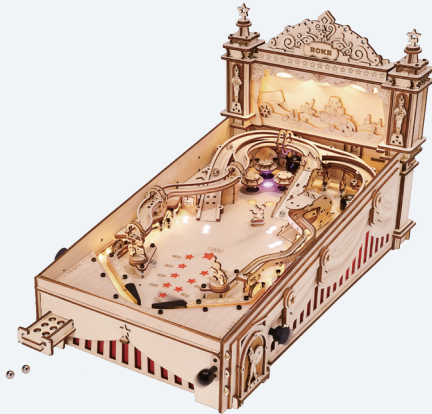

EG01/3D Pinball

Assembled size: 275 x 475 x 280 mm (L x W x H)

Package size: 470 x 308 x 99 mm (L x W x H)

Wood pieces: 482 pcs

Package of Pinball

Assembled size: 275 x 475 x 280 mm (L x W x H)

Display model: EG01

MAGIC AMUSEMENT PARK MUSIC BOXES | 14+

The new Magic Amusement Park series will bring you to experience DIY fun and real pleasure of amusement. With touch switch and motor, you can turn on and off the touch switch, to enjoy the beautiful music and dynamic fun!