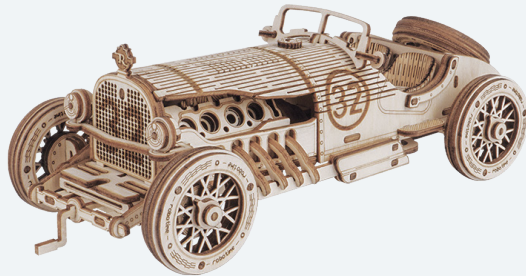

Package of Swing Ride

Assembled size: 150 x 150 x 270 mm (L x W x H)

Display model: EA02

SCALE MODEL VEHICLE | 14+

ROKR MC series is inspired by the vehicle evolution back in the 19 century, including four characteristic vehicle models of the era. They are designed with exquisite details into mini scale models, at the same time retain the complicated structures of original. From steaming railways to wild highway racing, let MC models lead you to the epic history of the vehicle advancement.

Self-assemble, scale model, replica of classic vehicles, detailed structures

Environmental

DIY

Mechanical

Vehicle Models--Running for you.

MC401/Grand Prix Car

Assembled size: 189 x 80 x 60 mm (L x W x H)

Package size: 228.5 x 153.5 x 12 mm (L x W x H)