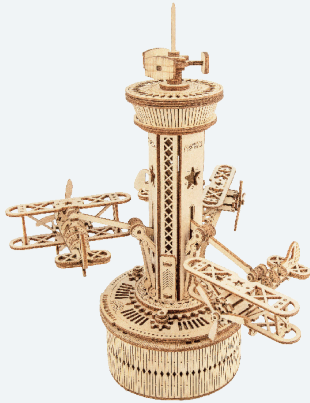

Environmental

DIY

Mechanical

Wing the music box, listen to the beautiful tunes.

 Laser cutting  14+

AMK41/Air-control Tower

Assembled size: 195 x 195 x 251 mm (L x W x H)

Package size: 397 x 233 x 51 mm (L x W x H)