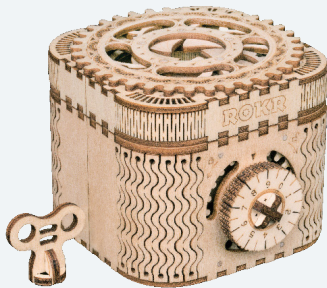

Package size: 320 x 235 x 39 mm (L x W x H)

Wood pieces: 52 pcs

LK501 / Pendulum Clock

Assembled size: 234 x 117 x 346 mm (L x W x H)

Package size: 370 x 250 x 50.5 mm (L x W x H)

Wood pieces: 166 pcs

LK502 / Treasure Box

Assembled size: 100 x 124 x 85 mm (L x W x H)

Package size: 320 x 235 x 39 mm (L x W x H)

Wood pieces: 158 pcs

LK503/Owl Clock

Assembled size: 206 x 128 x 265 mm (L x W x H)

Package size: 357 x 233 x 57mm (L x W x H)