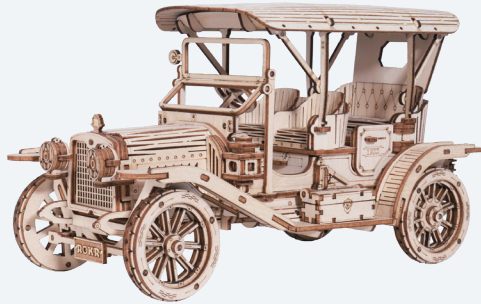

Vehicle Models--Running for you.

Laser cutting

14+

New

MC801/Vintage Cars

Assembled size: 190 x 92 x 115 mm (L x W x H)

Package size: 228.5 x 153.5 x 20 mm (L x W x H)

Wood pieces: 298 pcs