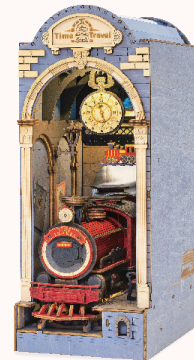

TGB04 / Time Travel

Assembled size: 184 x 98 x 250 mm (L x W x H)

Package size: 230 x 310 x 460 mm (L x W x H)

Wooden pieces: 258 pcs