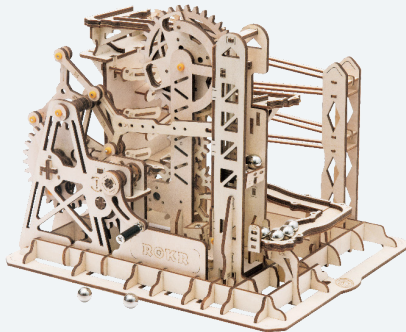

Package size: 318 x 234 x 48 mm (L x W x H)

Wood pieces: 254 pcs

LG502 / Marble Squad

Assembled size: 255 x 235 x 185 mm (L x W x H)

Package size: 318 x 234 x 48 mm (L x W x H)

Wood pieces: 239 pcs

LG503 / Marble Explorer