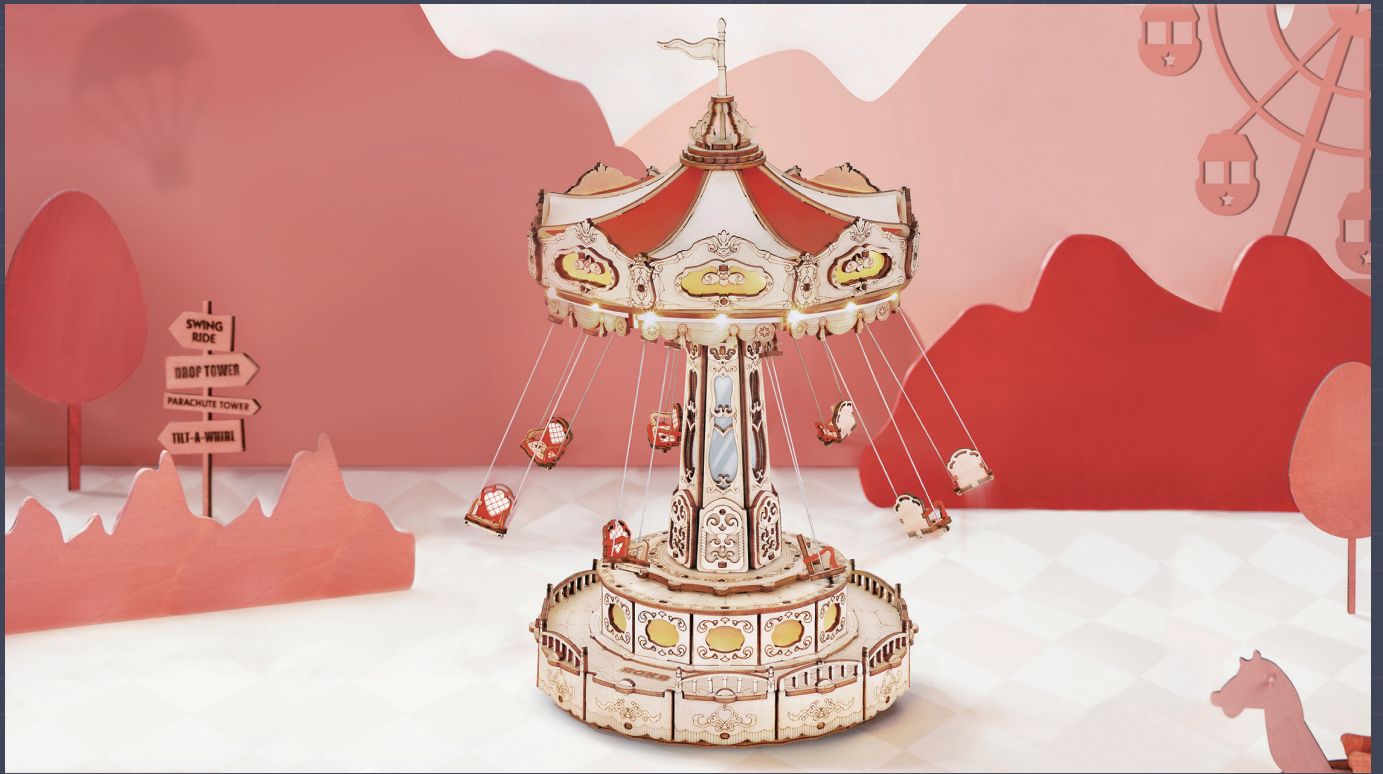

MAGIC AMUSEMENT PARK MUSIC BOXES | 14+

The new Magic Amusement Park series will bring you to experience DIY fun and real pleasure of amusement. With touch switch and motor, you can turn on and off the touch switch, to enjoy the beautiful music and dynamic fun!