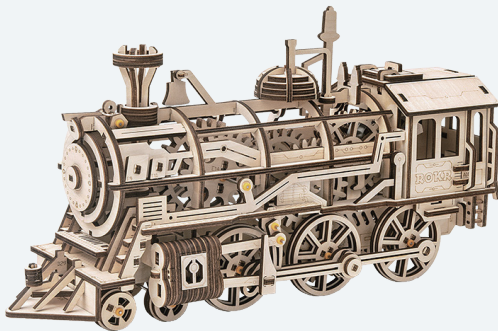

LK601 / Vitascope

Assembled size: 230 x 133 x 255 mm (L x W x H)

Package size: 320 x 235 x 51 mm (L x W x H)

Wood pieces: 183 pcs

LK701 / Locomotive

Assembled size: 370 x 120 x 185 mm (L x W x H)

Package size: 370 x 250 x 50.5 mm (L x W x H)