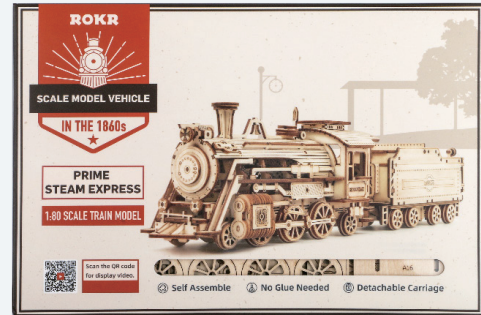

Vehicle Models--Running for you.

Laser cutting

14+

New

MC801/Vintage Cars

Assembled size: 190 x 92 x 115 mm (L x W x H)

Package size: 228.5 x 153.5 x 20 mm (L x W x H)

Wood pieces: 298 pcs

Package of Prime Steam Express

Assembled size: 307 x 67 x 82 mm (L x W x H)

Display model: MC501

Showcase of Scale Model Vehicle

Assembled size: 317 x 152 x 180 mm (L x W x H)

Display model: MC01Z

ROKR MECHANICAL AGE | 14+

It seems like ROKR Storm Beetle is a mechanical beetle with everything. It has a large and unique mandible, a pair of outstretched wings and energy reactors equipped with various advanced technologies, which make it more powerful.