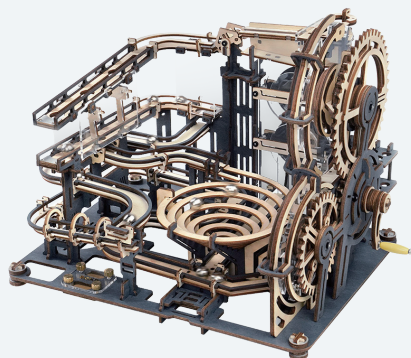

Gear drive

Laser cutting

14+

LGA01/ Marble Night City

Assembled size: 325 x 214 x 228 mm (L x W x H)

Package size: 317 x 233 x 48 mm (L x W x H)

Wood pieces: 294 pcs