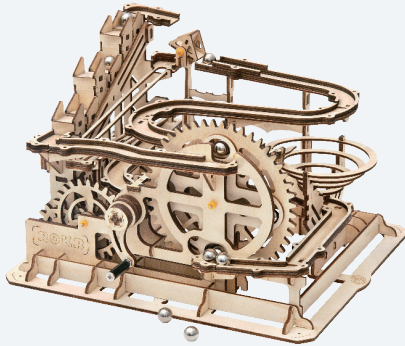

MARBLE RUN | 14+

It is a creative 3D wooden puzzle designed for adults and teenagers. We select primary design which can best embody the beauty of machines. This series products are all gear drive-the most widely used mechanical rotation method. We believe it is the coolest decoration in your study and hope it could give you inspiration while the ball rolling.

 Environmental

 DIY

Mechanical
 $E_p = mgh_2 - mgh_1$

Gear drive

Laser cutting

14+

LG501 / Marble Parkour

Assembled size: 255 x 235 x 185 mm (L x W x H)