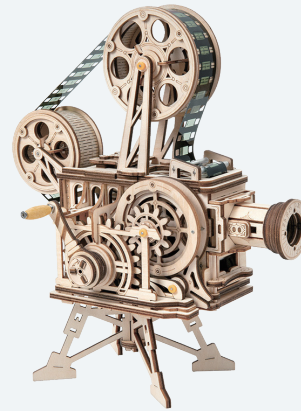

LK601 / Vitascope

Assembled size: 230 x 133 x 255 mm (L x W x H)

Package size: 320 x 235 x 51 mm (L x W x H)

Wood pieces: 183 pcs

LK701 / Locomotive

Assembled size: 370 x 120 x 185 mm (L x W x H)

Package size: 370 x 250 x 50.5 mm (L x W x H)