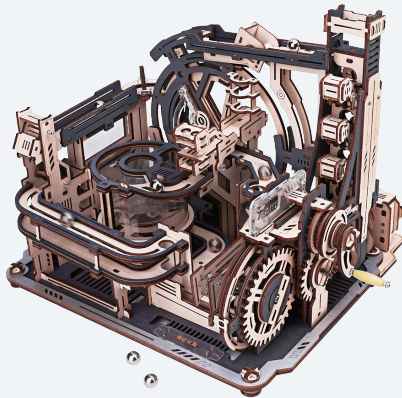

LGA02/ Marble Chocolate Factory

Assembled size: 255 x 170 x 310 mm (L x W x H)

Package size: 317 x 233 x 68.5 mm (L x W x H)

Wood pieces: 420 pcs

Gear drive

Laser cutting

14+

LGC01/ Marble Spaceport