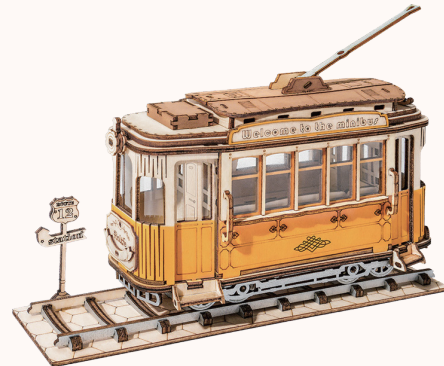

Package size: 241 x 153.5 x 14.5 mm (L x W x H)

Wooden pieces: 164 pcs

TG505 / Tramcar

Assembled size: 180 x 136 x 175 mm (L x W x H)

Package size: 241 x 153.5 x 14.5 mm (L x W x H)

Wooden pieces: 145 pcs

TG506/Carriage