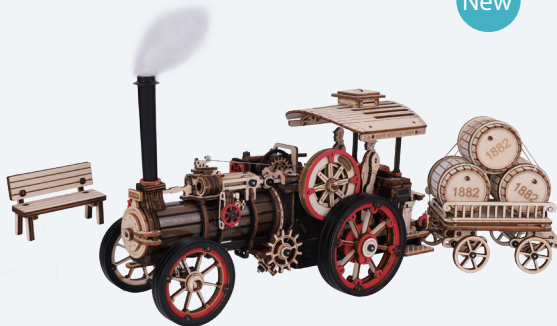

LK602 / Classic Printing Press

Assembled size: 205 x 135 x 270 mm (L x W x H)

Package size: 320 x 235 x 45 mm (L x W x H)

Wood pieces: 309 pcs

6

New