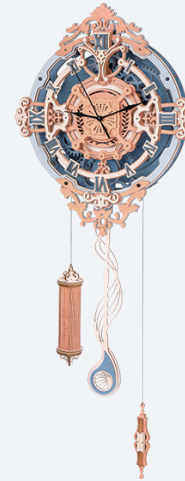

LC701 / Romantic Notes · Wall Clock

Assembled size: 298 x 107 x 644 mm (L x W x H)

Package size: 470 x 307 x 55 mm (L x W x H)

Wood pieces: 231 pcs