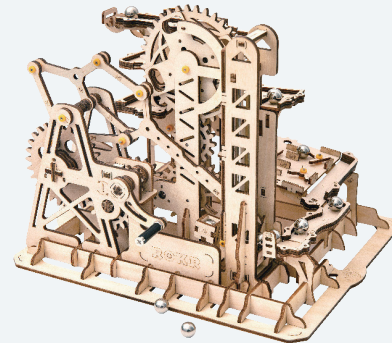

Package size: 318 x 234 x 48 mm (L x W x H)

Wood pieces: 254 pcs

LG502 / Marble Squad

Assembled size: 255 x 235 x 185 mm (L x W x H)

Package size: 318 x 234 x 48 mm (L x W x H)

Wood pieces: 239 pcs

LG503 / Marble Explorer

Assembled size: 255 x 229 x 204 mm (L x W x H)

Package size: 318 x 234 x 48 mm (L x W x H)

Wood pieces: 260 pcs

LG504 / Marble Climber

Assembled size: 255 x 229 x 204 mm (L x W x H)

Package size: 318 x 234 x 48 mm (L x W x H)