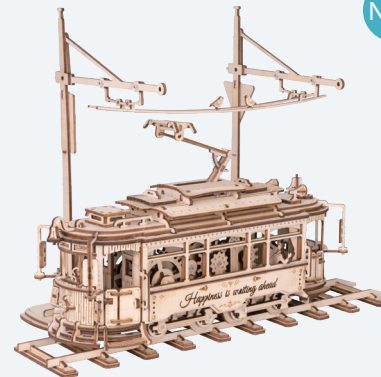

New

**LK602 / Classic Printing Press**Assembled size: 205 x 135 x 270 mm (L x W x H)Package size: 320 x 235 x 45 mm (L x W x H)Wood pieces: 309 pcs

6

New

**LKA01 / Steam Engine**Assembled size: 354 x 120 x 145 mm (L x W x H)Package size: 320 x 235 x 40 mm (L x W x H)Wood pieces: 391 pcs

New

**LK801 / Classic City Tram**Assembled size: 287 x 165 x 247 mm (L x W x H)Package size: 317 x 233 x 60 mm (L x W x H)Wood pieces: 374 pcs

Gear drive

Laser cutting

14+

LK201 / Perpetual Calendar

Assembled size: 175 x 90 x 170 mm (L x W x H)