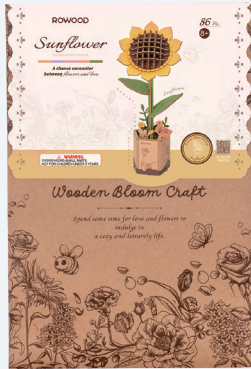

Package size: 307*227*68mm (L x W x H)

Wood pieces: 581 pcs

Package of Wooden Flower Bouquet

Assembled size: 260x 150 x 400 mm (L x W x H)

Display model: TW01H

Wooden Flowers for You

 Laser cutting  8+

New