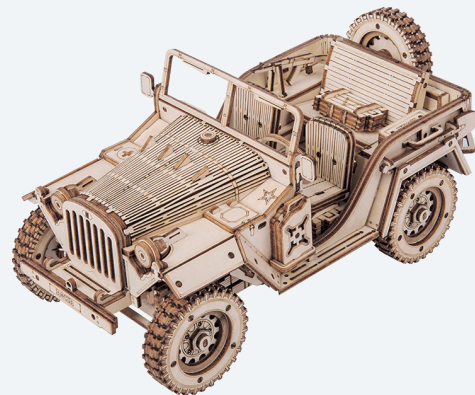

MC701/Army Field Car

Assembled size: 189 x 99 x 89 mm (L x W x H)

Package size: 228.5 x 153.5 x 16.5 mm (L x W x H)

Wood pieces: 369 pcs