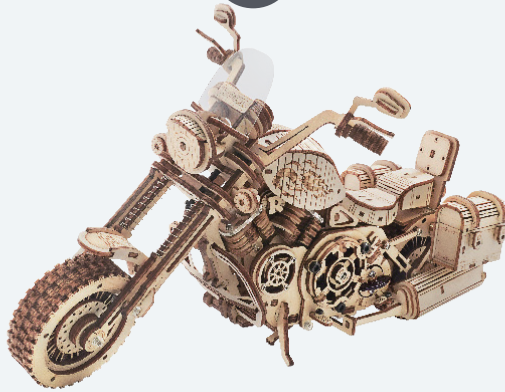

Gear drive

Laser cutting

14+

LK504 / Cruiser Motorcycle

Assembled size: 270 x 116 x 160mm (L x W x H)

Package size: 317 x 233 x 39mm (L x W x H)

Wood pieces: 420 pcs