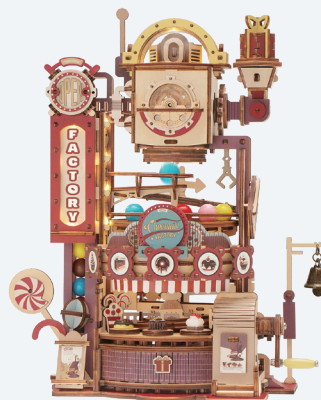

Wood pieces: 233 pcs

Gear drive

Laser cutting

14+

LGA01/ Marble Night City

Assembled size: 325 x 214 x 228 mm (L x W x H)

Package size: 317 x 233 x 48 mm (L x W x H)

Wood pieces: 294 pcs

LGA02/ Marble Chocolate Factory

Assembled size: 255 x 170 x 310 mm (L x W x H)

Package size: 317 x 233 x 68.5 mm (L x W x H)

Wood pieces: 420 pcs

Gear drive

Laser cutting

14+

LGC01/ Marble Spaceport