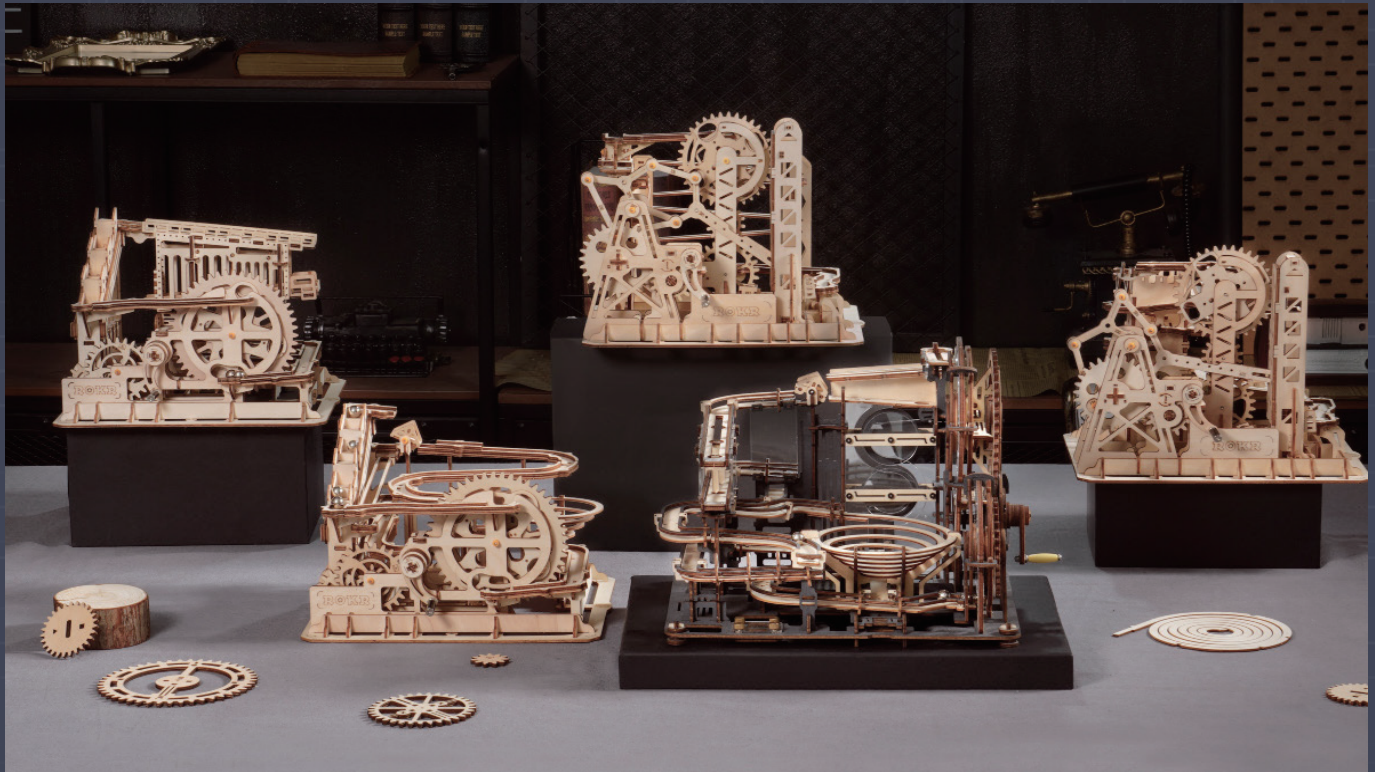

Wood pieces: 314 pcs

Showcase of Luminous Globe

Assembled size: 234 x 281 x 320 mm (L x W x H)

Display model: ST003Z

Package of Marble Luminous Globe

Assembled size: 167 x 203 x 293 mm (L x W x H)

Display model: ST003

MARBLE RUN | 14+

It is a creative 3D wooden puzzle designed for adults and teenagers. We select primary design which can best embody the beauty of machines. This series products are all gear drive-the most widely used mechanical rotation method. We believe it is the coolest decoration in your study and hope it could give you inspiration while the ball rolling.