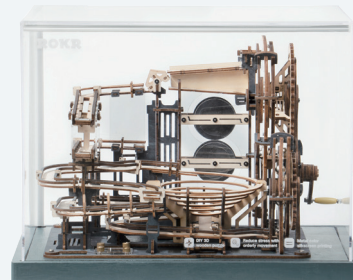

Assembled size: 312x 251 x 230 mm (L x W x H)

Package size: 317 x 233 x 75 mm (L x W x H)

Wood pieces: 472 pcs

Package of Marble Night City

Assembled size: 325 x 214 x 228 mm (L x W x H)

Display model: LGA01

Showcase of Night City

Assembled size: 336 x 240 x 250 mm (L x W x H)

Display model: LGA01Z

MECHANICAL MUSIC BOX | 14+

Five new music boxes are based on the theme of love, from the boy and girl meet each other, know each other, to miss, to love and create five scenes. The precise mechanical structure uses the transmission of the movement to express the romantic feelings in an incredible way. Different products use different musics and different rotation methods to bring different surprises.