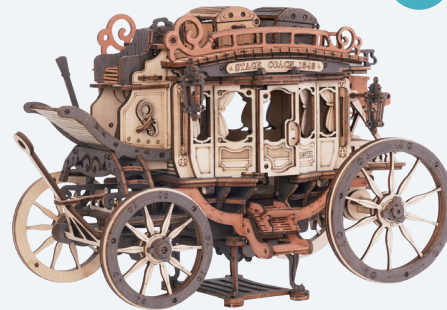

New

AMKA1/Stagecoach

Assembled size: 213 x 112 x 147 mm (L x W x H)

Package size: 320 x 235 x 43 mm (L x W x H)

Wood pieces: 324 pcs