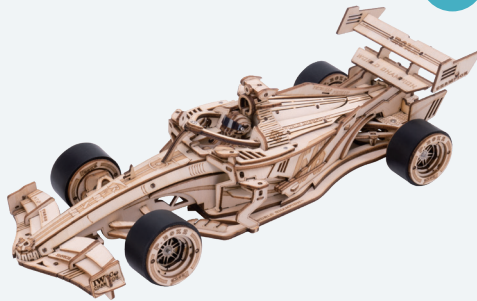

MECHANICAL MODELS | 14+

Mechanical gears, with detailed designs, stylish and high quality plywood, are operated by wing or motor. It is a challenge for ages 14+ and can open a new world of creativity, knowledge and pleasure !

Environmental

DIY

Mechanical

Gear drive

Laser cutting

14+

New

**LK505 / F1 Racing**Assembled size: 290 x 105 x 76 mm (L x W x H)Package size: 320 x 235 x 40 mm (L x W x H)Wood pieces: 241 pcs