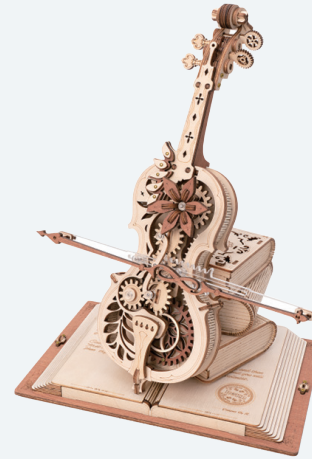

Laser cutting

14+

AMK62/Romantic Carousel

Assembled size: 170 x 170 x 235 mm (L x W x H)

Package size: 397 x 233 x 51 mm (L x W x H)

Wood pieces: 336 pcs

New

AMK63 / Magic Cello