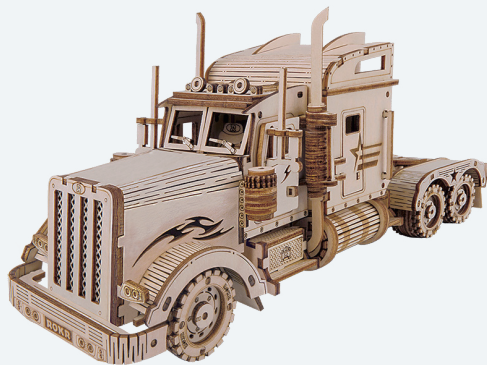

Wood pieces: 220 pcs

MC501/Prime Steam Express

Assembled size: 307 x 67 x 82 mm (L x W x H)

Package size: 228.5 x 153.5 x 12 mm (L x W x H)

Wood pieces: 308 pcs

MC502/Heavy Truck

Assembled size: 224 x 73 x 100 mm (L x W x H)