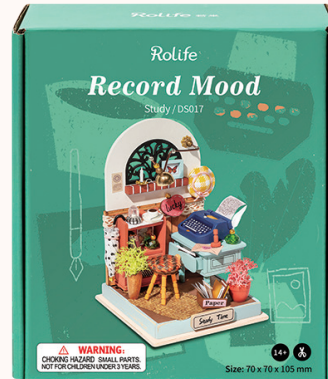

Assembled size: 175 x 165 x 60 mm (L x W x H)

Display model: DS008

DS015 / Taste Life (Kitchen)

Assembled size: 70 x 70 x 90 mm (L x W x H)

Package size: 150 x 135 x 55 mm (L x W x H)

Wood pieces: 56 pcs

DS016 / Sweet Dream (Bedroom)

Assembled size: 70 x 70 x 105 mm (L x W x H)

Package size: 150 x 135 x 55 mm (L x W x H)

Wood pieces: 34 pcs

Just enjoy the pleasure of creating a cute house.

DIY

LED

14+

DS017 / Record Mood (Study)

Assembled size: 70 x 70 x 105 mm (L x W x H)

Package size: 150 x 135 x 55 mm (L x W x H)

Wood pieces: 57 pcs

Package of Record Mood (Study)

Assembled size: 150 x 135 x 55 mm(L x W x H)

Display model: DS017