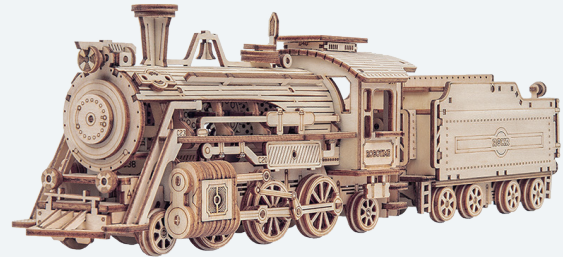

MC501/Prime Steam Express

Assembled size: 307 x 67 x 82 mm (L x W x H)

Package size: 228.5 x 153.5 x 12 mm (L x W x H)

Wood pieces: 308 pcs