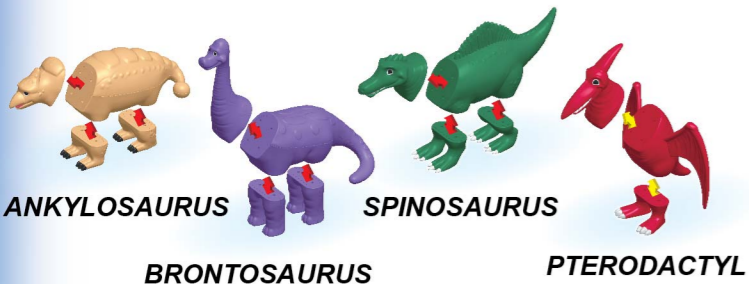

WINGED LION

UNICORN

PHOENIX

DRAGON

MAGNETIC MIX OR MATCH ANIMALS - MYTHICAL KINGDOM®

Ages: 2+

- Item #: 62015
- Size: 13 1/2" x 10" x 4 1/8"
- Master Case: 6

Price: \$17.50