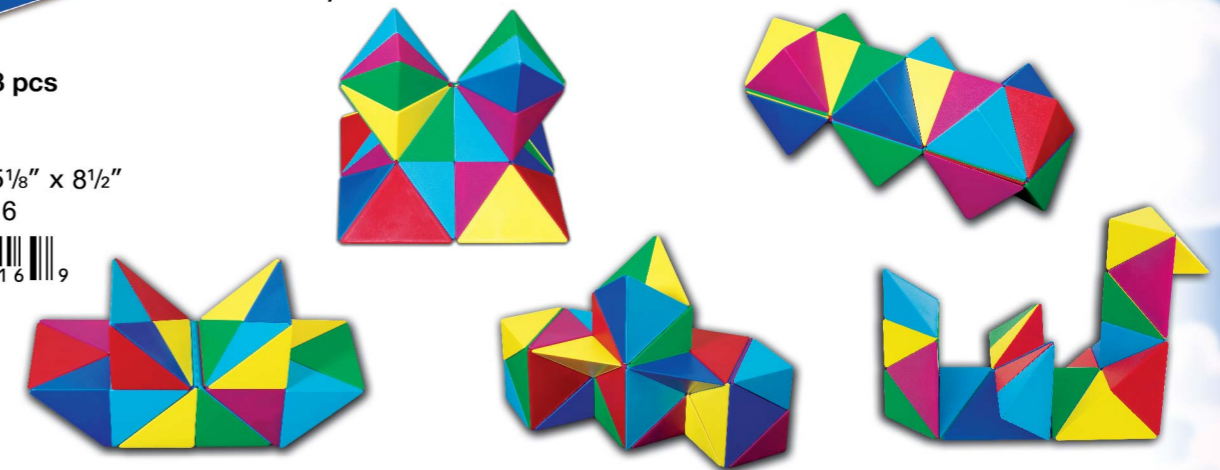

- Item #: 415
- Size: 8½" x 5⅛" x 8½"
- Master Case: 6

Price: \$11.00

TRI MAGS™ - 48 pcs

Ages 4+

- Item #: 416
- Size: 11⅝" x 5⅛" x 8½"
- Master Case: 6

Price: \$20.00

Fun for everyone, our TRI MAGS stimulate both imagination and creativity as well as promote basic logical thought. Each TRI MAGS cube is made up of 24 large, easy-to-handle, colorful pyramids. Held together by magnets, they fit together only when the magnets are properly aligned. Not immediately apparent (even to adults) your child will first have to understand how the blocks fit together in order to build with TRI MAGS. 20 challenges are included with suggested designs to get you started but the real fun begins when you start creating your own!