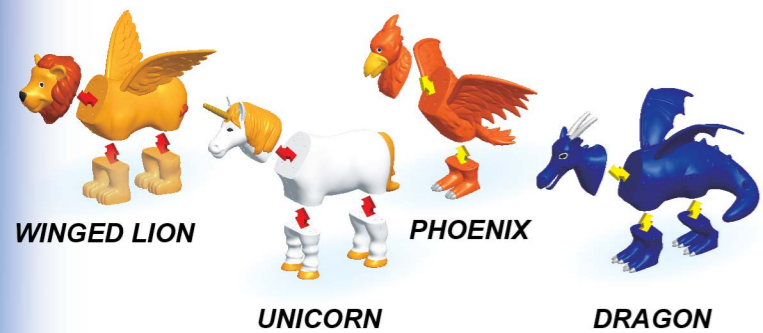

MAGNETIC *Mix or Match* ANIMALS

What do you get when you mix up four or more familiar animals? Answer ... a brand new species you won't find in any book at the library! Of course you can also assemble them as nature intended by matching colors or visual memory. Either way you end up with four adorable creatures to amuse your family and friends. Choose from Jungle Animals, Farm Animals, Dinosaurs and Mythical Creatures!

WINGED LION

PHOENIX

MAGNETIC MIX OR MATCH ANIMALS - MYTHICAL KINGDOM®

Ages: 2+

- Item #: 62015
- Size: 13 1/2" x 10" x 4 1/8"
- Master Case: 6

Price: $17.50