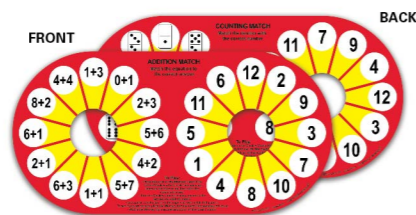

No matching game can hold a child's interest like MONKEY MATCH! Select one of five two-sided match cards and place it in the tray. Place the magic monkey in the center on the left side of the card and point his banana to the object you want to try and match. Then select the image on the right side of the card that best matches your selection. To see if you are right place the monkey in the center on the right side of the card and let go. He will mysteriously spin and point to the correct match. This little monkey's actions will even amaze adults and he does it all without batteries!

MONKEY MATCH®

- Ages 4+
 - Item #: 50401
 - Size: 8³/₈" x 14⁷/₈" x 2¹/₈"
 - Master Case: 6
- Price: \$11.00

ADDITION MATCH and COUNTING MATCH

LETTERS MATCH A-M and N-Z

ANIMAL HOMES and OCCUPATIONS

TIME MATCH and ALPHABET MATCH