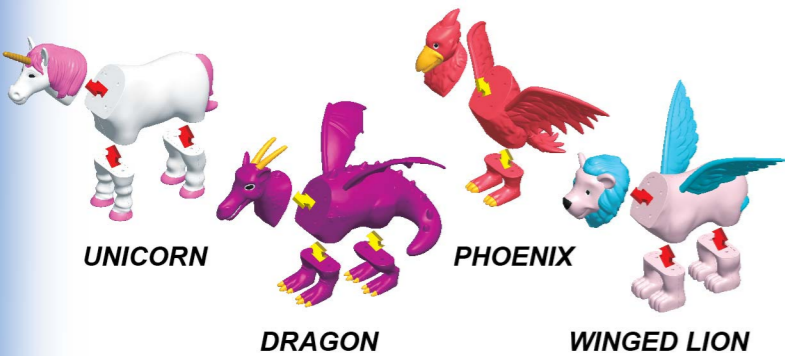

MAGNETIC MIX OR MATCH ANIMALS - FARM PASTEL®

Ages: 2+

- Item #: 62002
- Size: 13 1/2" x 10" x 2 7/8"
- Master Case: 6

Price: $17.50

MAGNETIC MIX OR MATCH ANIMALS - MYTHICAL KINGDOM PASTEL®

Ages: 2+

- Item #: 62016
- Size: 13 1/2" x 10" x 4 1/8"
- Master Case: 6

Price: $17.50