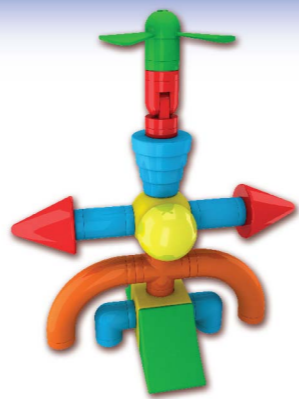

MAG BUILDER

Welcome to MAG BUILDER, a new and exciting way to build! MAG BUILDER was designed with the younger child in mind. The pieces are colorful, oversized, and easy to hold. And, they magnetically snap together and come apart again and again! An instruction sheet showing over 20 models to build is included ... then the real fun begins!