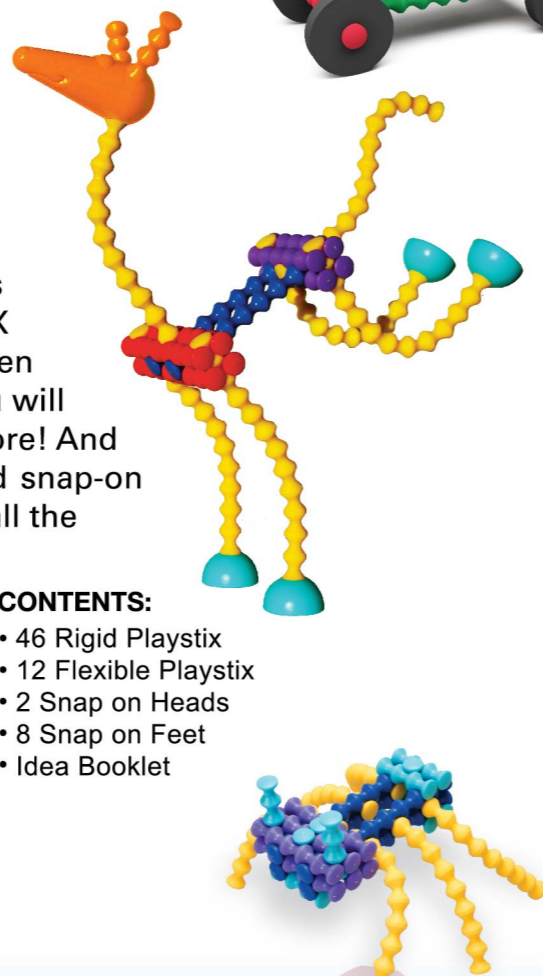

PLAYSTIX FLEXIBLE SET® - 68 pcs

- Ages: 3+**
- Item #: 90003
 - Size: 8½" x 8½" x 1¾"
 - Master Case: 6

Price: \$11.00

CONTENTS:

- 46 Rigid Playstix
- 12 Flexible Playstix
- 2 Snap on Heads
- 8 Snap on Feet
- Idea Booklet

Playstix

SUPER SET - SUPER ENSEMBLE - SUPER JUEGO

You asked for it! Introducing PLAYSTIX SUPER SET - it includes enough pieces to build larger models and our new crazy creatures. You get 400 pieces, including wheels, propellers, FLEXIBLE PLAYSTIX, molded snap-on heads and feet, and an oversized IDEA BOOK. And to help you store and carry your PLAYSTIX SUPER SET, we've included a plastic storage box with a handy handle!