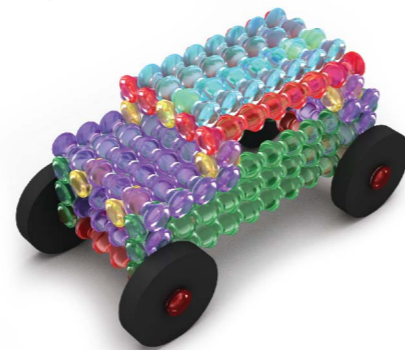

PLAYSTIX TRANSPARENT SET® - 105 pcs

- Ages: 3+
- Item #: 90015
- Size: 8 1/2" x 11 1/2" x 2 1/4"
- Master Case: 6

Price: $14.00