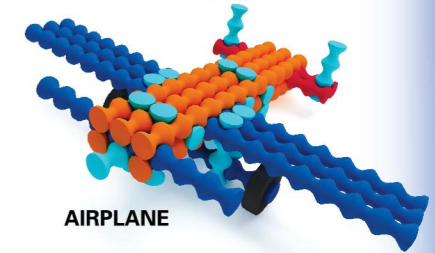

TRUCK

AIRPLANE