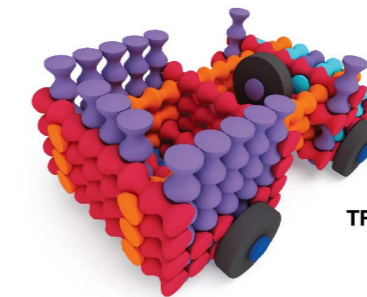

Playstix

Are you ready for some building fun? This 150 piece set of PLAYSTIX allows you to build a wide variety of models right out of the box, without the need for any additional or specialized parts. Build by simply stacking one PLAYSTIX piece on top of another or by using the unique "Snap and Lock" feature, which locks everything in place so you can pick up and play with your models. Our Idea Booklet illustrates everything from a simple table and chairs to a two story cabin and the color-coded PLAYSTIX make building a breeze!

PLAYSTIX® - 150 pcs

Ages: 3+

- Item #: 90000
- Size: 8 1/2" x 11 1/2" x 2 1/4"
- Master Case: 6

Price: $16.50

CONTENTS:

- 150 Playstix
- Idea Booklet

Playstix

VEHICLE SET

PLAYSTIX VEHICLES SET® - 130 pcs

Ages: 3+

- Item #: 90010
- Size: 8 1/2" x 11 1/2" x 2 1/4"
- Master Case: 6

Price: $14.00

CONTENTS:

- 120 Playstix
- 4 Small Wheels, 6 Large Wheels
- Idea Booklet

ARE YOU READY TO BUILD A MOTORCYCLE, RACE CAR, TRUCK, TRAIN, OR AIRPLANE? The piece selection in this 130 piece set was specifically designed for making vehicles. It includes soft wheels that snap on and off any PLAYSTIX piece and can also be used as steering wheels and an Idea Booklet that provides some great examples of vehicles you can make. PLAYSTIX vehicles can be built by simply stacking one PLAYSTIX piece on top of another or by using the unique "Snap and Lock" feature, which locks and holds everything in place.

TRUCK

Playstix

DELUXE SET

CONTENTS:

- 196 Playstix
- 6 Small Wheels, 8 Large Wheels
- Building base
- Idea Booklet

MORE PIECES, MORE FUN!

That's right, PLAYSTIX DELUXE SET includes more PLAYSTIX pieces, wheels, a molded Building Base designed to make stacking and transporting your creations easy and a BIG Idea Booklet with loads of models to build.

LARGE CABIN WITH CHIMNEY TOP