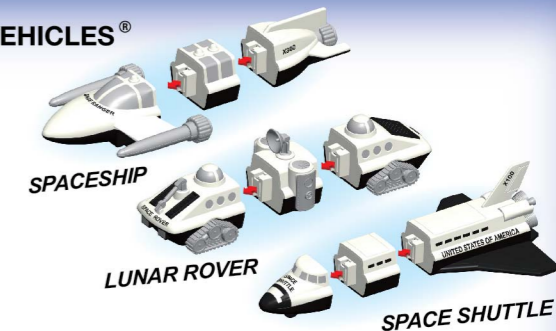

MAGNETIC MIX OR MATCH VEHICLES®

SPACE

Ages: 3+

- Item #: 60318
- Size: 10" x 13 1/2" x 3 1/2"
- Master Case: 6

Price: $16.50