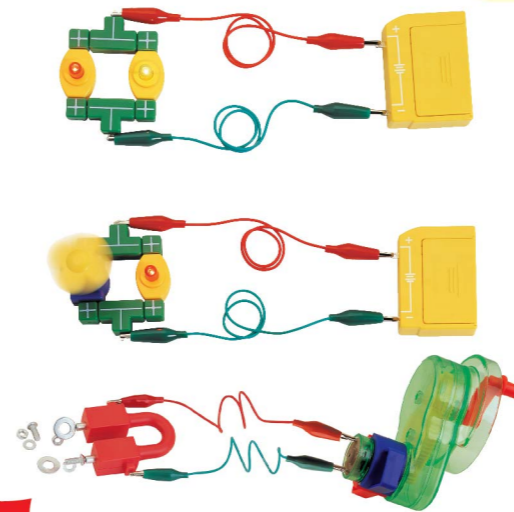

ELECTRICITY & MAGNETIC COMBINATION KIT™

ELECTRICITY & MAGNETIC COMBINATION KIT™
Ages 8+
• Item #: 581
• Size: 9⅞" x 13⅝" x 3½"
• Master Case: 6
7 55828 138581 4
Price: $20.00