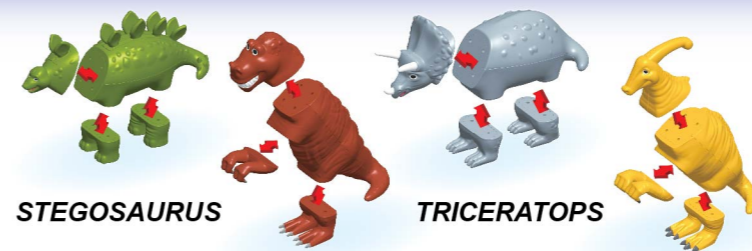

WINGED LION

UNICORN

PHOENIX

DRAGON

MAGNETIC MIX OR MATCH ANIMALS - MYTHICAL KINGDOM®

Ages: 2+

- Item #: 62015
- Size: 13 1/2" x 10" x 4 1/8"
- Master Case: 6

Price: \$17.50

ANKYLOSAURUS

BRONTOSAURUS

SPINOSAURUS

PTERODACTYL

MAGNETIC MIX OR MATCH ANIMALS - DINOSAURS 2®

Ages: 2+

- Item #: 62011
- Size: 13 1/2" x 10" x 2 7/8"
- Master Case: 6

Price: \$17.50