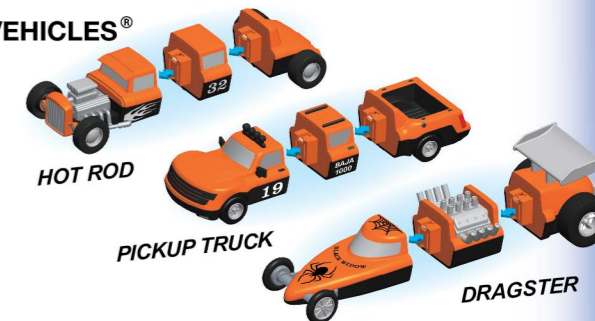

MAGNETIC MIX OR MATCH VEHICLES®

RACE

Ages: 3+

- Item #: 60319
- Size: 10" x 13 1/2" x 3 1/2"
- Master Case: 6

Price: $16.50