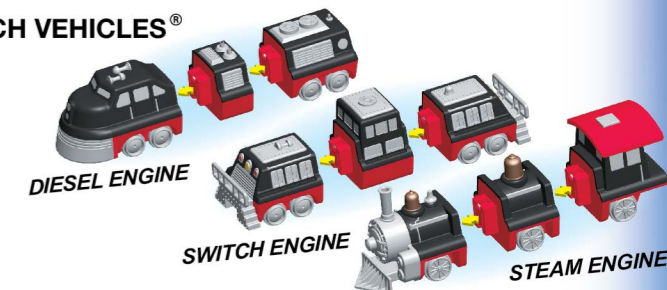

TRAINS

Ages: 3+

- Item #: 60320
- Size: 10" x 13 1/2" x 3 1/2"
- Master Case: 6

Price: \$16.50

MAGNETIC MiX or Match VEHICLES

Each of these giant combination sets allows you to build thousands of different vehicles. Your builds will be longer and even more amazing. And ... each set includes three powerful pull-back units so you can race your friends and see who built the fastest, coolest vehicle!