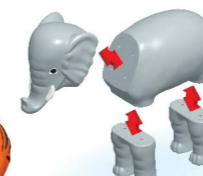

GIRAFFE

TIGER

ELEPHANT

CROCODILE

MAGNETIC MIX OR MATCH ANIMALS - FARM®

Ages: 2+

- Item #: 62001
- Size: 13 1/2" x 10" x 2 7/8"
- Master Case: 6

Price: \$17.50