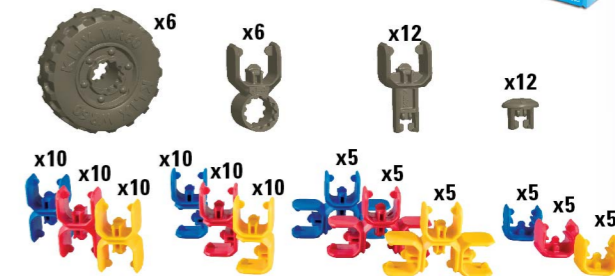

CONTENTS:

- 76 Jumbo Playstix
- 4 Wheels
- Instruction Booklet
- 10 Double-sided Idea Cards

JUMBO PLAYSTIX® - 80 pcs

- Ages 2+
- Item #: 90020
- Size: 19" x 14 1/4" x 6 3/4"
- Master Case: 3

Price: \$55.00

LINK A BLOX

The block that makes you think outside the box!

LINKABLOX construction system is a STEM supporting construction system for children young and old alike! Four basic pieces allow the builder to create buildings, animals, vehicles and more for hours of creative play. Each piece easily snaps together with the next piece for vertical, horizontal, 3-dimensional or 2-dimensional construction play. An activity guide is included with model suggestions or the young builder can create his or her own masterpiece! Building is a SNAP with LINKABLOX!

LINKABLOX®

- Ages: 4+
- Item #: 19200
- Size: 11 1/4" x 8 1/2" x 2 1/4"
- Master Case: 6

Price: \$11.00

LINKABLOX DELUXE®

- Ages: 4+
- Item #: 19201
- Size: 13 1/2" x 10" x 2 7/8"
- Master Case: 6

Price: \$22.50

CUBE Measures 1 7/8" x 1 7/8" x 1 7/8"

MAG BUILDER

Welcome to MAG BUILDER, a new and exciting way to build! MAG BUILDER was designed with the younger child in mind. The pieces are colorful, oversized, and easy to hold. And, they magnetically snap together and come apart again and again! An instruction sheet showing over 20 models to build is included ... then the real fun begins!