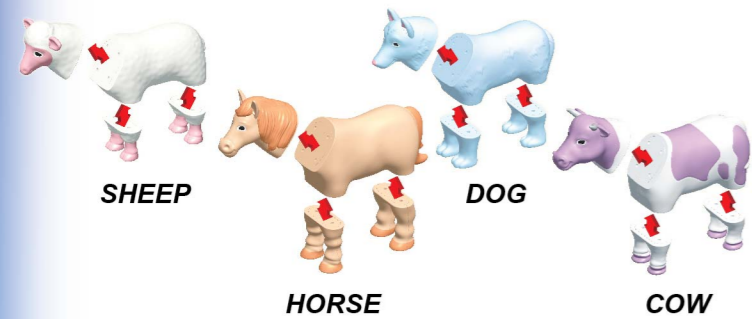

MAGNETIC MIX OR MATCH ANIMALS - JUNGLE®

Ages: 2+

- Item #: 62000
- Size: 13 1/2" x 10" x 2 7/8"
- Master Case: 6

Price: \$17.50

MAGNETIC *Mix or Match* PASTEL ANIMALS

Two best-selling MAGNETIC MIX OR MATCH ANIMALS sets are now available in pastel colors! Magnetic pieces allow you to build four familiar animals or mix up the pieces and create an entirely new species. Get set for giggles galore as you amuse your family and friends with your creations. Combine two or more sets for 100's of different combinations!