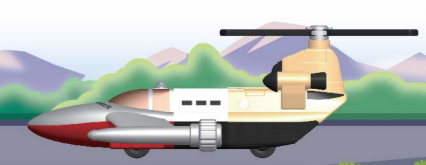

Playstix

Are you ready for some building fun? This 150 piece set of PLAYSTIX allows you to build a wide variety of models right out of the box, without the need for any additional or specialized parts. Build by simply stacking one PLAYSTIX piece on top of another or by using the unique "Snap and Lock" feature, which locks everything in place so you can pick up and play with your models. Our Idea Booklet illustrates everything from a simple table and chairs to a two story cabin and the color-coded PLAYSTIX make building a breeze!

PLAYSTIX® - 150 pcs

Ages: 3+

- Item #: 90000
- Size: 8 1/2" x 11 1/2" x 2 1/4"
- Master Case: 6

Price: $16.50

CONTENTS:

- 150 Playstix
- Idea Booklet

Playstix

VEHICLE SET

PLAYSTIX VEHICLES SET® - 130 pcs

Ages: 3+

- Item #: 90010
- Size: 8 1/2" x 11 1/2" x 2 1/4"
- Master Case: 6

Price: $14.00

CONTENTS:

- 120 Playstix
- 4 Small Wheels, 6 Large Wheels
- Idea Booklet

ARE YOU READY TO BUILD A MOTORCYCLE, RACE CAR, TRUCK, TRAIN, OR AIRPLANE? The piece selection in this 130 piece set was specifically designed for making vehicles. It includes soft wheels that snap on and off any PLAYSTIX piece and can also be used as steering wheels and an Idea Booklet that provides some great examples of vehicles you can make. PLAYSTIX vehicles can be built by simply stacking one PLAYSTIX piece on top of another or by using the unique "Snap and Lock" feature, which locks and holds everything in place.

Playstix

DELUXE SET

CONTENTS:

- 196 Playstix
- 6 Small Wheels, 8 Large Wheels
- Building base
- Idea Booklet

MORE PIECES, MORE FUN!

That's right, PLAYSTIX DELUXE SET includes more PLAYSTIX pieces, wheels, a molded Building Base designed to make stacking and transporting your creations easy and a BIG Idea Booklet with loads of models to build.

LARGE CABIN WITH CHIMNEY TOP