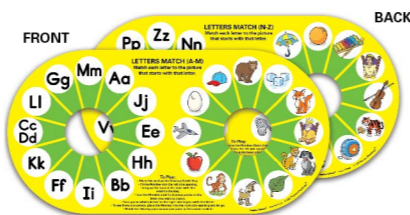

No matching game can hold a child's interest like MONKEY MATCH! Select one of five two-sided match cards and place it in the tray. Place the magic monkey in the center on the left side of the card and point his banana to the object you want to try and match. Then select the image on the right side of the card that best matches your selection. To see if you are right place the monkey in the center on the right side of the card and let go. He will mysteriously spin and point to the correct match. This little monkey's actions will even amaze adults and he does it all without batteries!

1. TO PLAY:
Place the monkey here, and turn him until his banana points to the picture you wish to match.

2. Now, guess which picture on this side matches.

3. To see if you are right, place the monkey here and let go. Watch him spin around and magically point to the correct answer. Wow!

MONKEY MATCH®

- Ages 4+
 - Item #: 50401
 - Size: 8³/₈" x 14⁷/₈" x 2¹/₈"
 - Master Case: 6
- Price: \$11.00

ADDITION MATCH and COUNTING MATCH

LETTERS MATCH A-M and N-Z

ANIMAL HOMES and OCCUPATIONS

TIME MATCH and ALPHABET MATCH