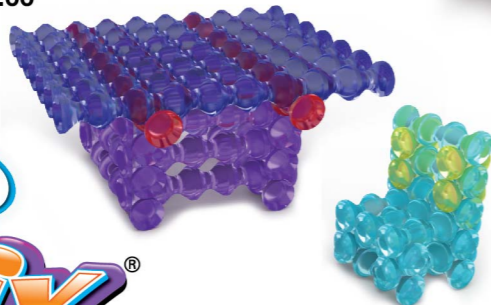

PLAYSTIX TRANSPARENT SET® - 105 pcs

- Ages: 3+
- Item #: 90015
- Size: 8 1/2" x 11 1/2" x 2 1/4"
- Master Case: 6

Price: $14.00