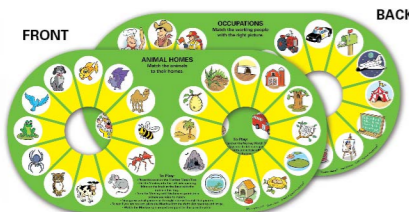

No matching game can hold a child's interest like MONKEY MATCH! Select one of five two-sided match cards and place it in the tray. Place the magic monkey in the center on the left side of the card and point his banana to the object you want to try and match. Then select the image on the right side of the card that best matches your selection. To see if you are right place the monkey in the center on the right side of the card and let go. He will mysteriously spin and point to the correct match. This little monkey's actions will even amaze adults and he does it all without batteries!

MONKEY MATCH®

- Ages 4+
 - Item #: 50401
 - Size: 8³/₈" x 14⁷/₈" x 2¹/₈"
 - Master Case: 6
- Price: \$11.00

ADDITION MATCH and COUNTING MATCH

LETTERS MATCH A-M and N-Z

ANIMAL HOMES and OCCUPATIONS

TIME MATCH and ALPHABET MATCH

COLORS MATCH and SHAPES MATCH

MONKEY MATH

THE FUN WAY TO LEARN SIMPLE ADDITION!

Just hang an equal number of colorful bananas from each of the monkey's hands. If you've done your addition correctly the monkey will look straight ahead and his arms will be level. If the numbers are not equal, his eyes will be crossed and his arms will be up and down. That means it's time to try again! Includes monkey scale, fifteen banana number tokens, and detailed instruction booklet showing how to make learning simple addition a whole bunch of fun!