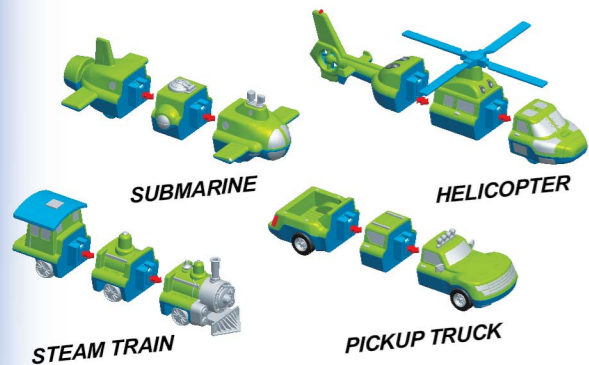

SKIPPER

MAGNETIC *Mix or Match* VEHICLES

When you combine two or more MAGNETIC MIX OR MATCH VEHICLES sets the possible number of vehicle combinations is positively mind-boggling!

MAGNETIC MIX OR MATCH VEHICLES 1®

- Ages: 3+
- Item #: 60301
- Size: 10" x 13½" x 3½"
- Master Case: 6

Price: \$16.50

MAGNETIC MIX OR MATCH VEHICLES 2®

- Ages: 3+
- Item #: 60302
- Size: 10" x 13½" x 3½"
- Master Case: 6

Price: \$16.50

MAGNETIC BUILD-A-CAR™

- Ages 3+
- Item #: 60101
- Size: 8½" x 11½" x 4¼"
- Master Case: 6

Price: \$11.00

Ever wish you could design your own car or truck? Well now you can with MAGNETIC BUILD-A-CAR! You'll feel like a junior mechanic as you mix and match eleven magnetic pieces to build a coupe, sedan, pickup, crew cab, sport SUV, or full sized SUV. Want to change something or to build a truck instead of a car? No problem, our hidden magnetic locking system allows you to snap pieces together and take them apart again and again. It's "Creativity on Wheels!"