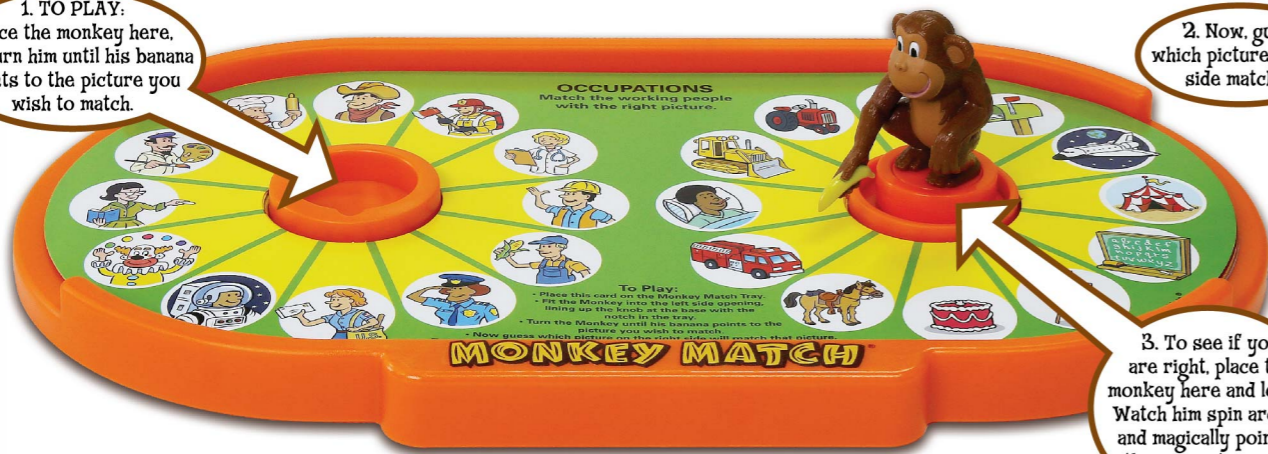

MONKEY MATCH®

1. Ages 4+
   - Item #: 50401
   - Size: 8³/₈" x 14⁷/₈" x 2¹/₈"
   - Master Case: 6
2. Price: $11.00

MONKEY MATH

THE FUN WAY TO LEARN SIMPLE ADDITION!

Just hang an equal number of colorful bananas from each of the monkey's hands. If you've done your addition correctly the monkey will look straight ahead and his arms will be level. If the numbers are not equal, his eyes will be crossed and his arms will be up and down. That means it's time to try again! Includes monkey scale, fifteen banana number tokens, and detailed instruction booklet showing how to make learning simple addition a whole bunch of fun!