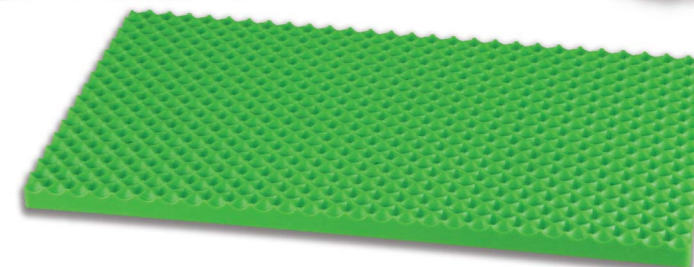

- Ages: 3+**
- Item #: 90004
 - Size: 11" x 7" x 6¾"
 - Master Case: 4

Price: \$47.50

PLAYSTIX PLAY BASE

- Ages: 3+**
- Item #: 90030
 - Size: 13½" x 7¼" x ½"
 - Master Case: 30

Price: \$3.50

Playstix

TRANSLUCENT SET • ENSEMBLE TRANSLUCIDE