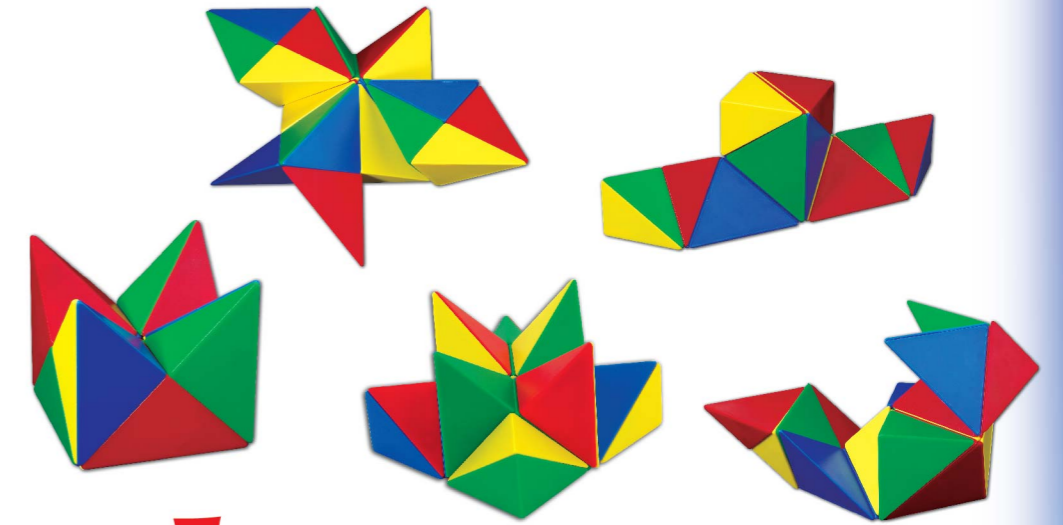

SAKKARO®

SAKKARO is a geometry toy that will light up a child's creativity! It's translucent colored pieces seem to magically blend together when you stack, nest and interlock them. Discover an endless variety of colorful shapes and patterns you can make on your own, or be inspired by our Idea Booklet which shows over 100 colorful patterns and shapes to make. SAKKARO is fun for the whole family!

Object Design: Peer Clahsen
CAD Design: Klaus Pfeffer

SAKKARO®

Ages 3+

- Item #: 19010
- Size: 5½" x 5½" x 7⅓"
- Master Case: 6

Price: $14.00

HEXACUS®

Stacking Fun For Everyone!

HEXACUS is an exploration in creativity and fun for the entire family. Just sort by size and color, then stack, nest, and balance to create a wide variety of patterns and shapes. Each of the 12 pieces are large enough to be held easily by small hands. Follow the over 100 examples of easy to challenging patterns and shapes to build. HEXACUS was invented by world renowned designer and artist Peer Clahsen.

HEXACUS®

Ages 2+

- Item #: 19000
- Size: 7⅛" x 8¼" x 6½"
- Master Case: 6

Price: $14.00

TRI MAGS™

FORMERLY KNOWN AS MAG BLOCKS

TRI MAGS™ - 24 pcs

Ages 4+

- Item #: 415
- Size: 8½" x 5⅛" x 8½"
- Master Case: 6

Price: $11.00

TRI MAGS™ - 48 pcs

Ages 4+

- Item #: 416
- Size: 11⅝" x 5⅛" x 8½"
- Master Case: 6

Price: $20.00