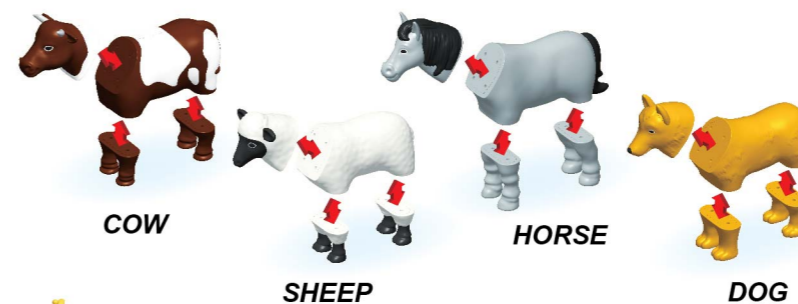

SHEEP

HORSE

DOG

MAGNETIC MIX OR MATCH ANIMALS - FARM®

Ages: 2+

- Item #: 62001
- Size: 13 1/2" x 10" x 2 7/8"
- Master Case: 6

Price: $17.50

MAGNETIC MIX OR MATCH ANIMALS - JUNGLE®

Ages: 2+

- Item #: 62000
- Size: 13 1/2" x 10" x 2 7/8"
- Master Case: 6

Price: $17.50