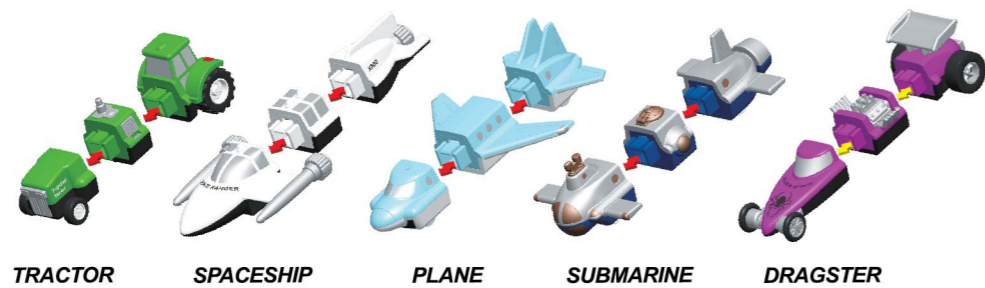

PARASAUROLOPHUS ANKYLOSAURUS STEGOSAURUS TRICERATOPS BRONTOSAURUS PTERODACTYL TYRANNOSAURUS REX

sales@popularplaythings.com

(510) 675-9898

MICRO MiX or Match VEHICLES

The smallest toy can sometimes fuel the biggest imaginations! Each of our larger deluxe sets come with 27 pieces that allow children to build nine familiar MICRO MIX OR MATCH VEHICLES or mix them up and build nine different vehicles you've likely never seen before. Each pocket-sized vehicle is 2.5 to 3.5 inches long and together, the pieces can be configured in 1,000's of different vehicle combinations! How about a vehicle that can hall dirt to the moon and return home with a safe water landing? If you can think it, you can build it with MICRO MIX OR MATCH VEHICLES!

POLICE CAR DIESEL ENGINE DUMP TRUCK AIRPLANE BOAT

MICRO MIX OR MATCH VEHICLES DELUXE 1®

- Ages: 3+
 • Item #: 60350
 • Size: 10²/₃" x 10²/₃" x 2"
 • Master Case: 6

Price: \$15.00

FIRE TRUCK HOT ROD PICKUP TRUCK SPACE SHUTTLE MESH TRAVEL BAG

TRACTOR SPACESHIP PLANE SUBMARINE DRAGSTER

MICRO MIX OR MATCH VEHICLES DELUXE 2®

- Ages: 3+
 • Item #: 60351
 • Size: 10²/₃" x 10²/₃" x 2"
 • Master Case: 6

Price: \$15.00

HELICOPTER STEAM ENGINE LOADER TOW TRUCK MESH TRAVEL BAG

MICRO MiX or Match AIRCRAFT

Fly the friendly skies to take a child's imagination beyond the clouds with our eight 3-piece MICRO MIX OR MATCH VEHICLES AIRCRAFT! Thousands of different aircraft combinations ensure there will be the right aircraft for the next mission. Each plane or helicopter is 2.5 to 3.5 inches long and as pieces from various models are added together, a custom craft could measure over 6 inches. If you need the speed of a jet with the ability to land on top of a building, there's nothing to stop you now. This set can be combined to use with all Micro Vehicle sets as well!