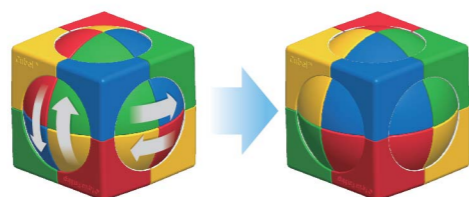

CUBEL EXPERT™

Ages: 8+

- Item #: 19032
- Size: 2½" x 2½" x 2½"
- Master: 72 / Inner: 18

Price: $4.50

EXPERT