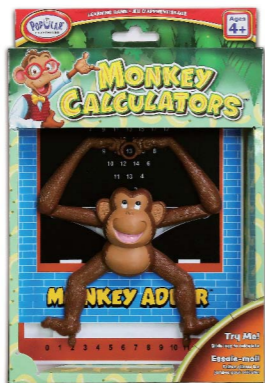

MONKEY MATH®

- Ages 4+
 - Item #: 50101
 - Size: 8¹/₂" x 11¹/₂" x 3⁵/₈"
 - Master Case: 6
- Price: \$10.00

MONKEY BINGO

THE FUN WAY TO PLAY BINGO!

MONKEY BINGO is the exciting new way to play bingo for kids. To play, load the 16 animal tiles into the banana crate and have each player choose one of eight two-sided bingo cards. One player pushes the little monkey towards the crate and out pops one animal tile with two animals pictured. Each player places a token on their card if they have either animal. The first player to get three animals in a row wins!

MONKEY BINGO®

- Ages 4+
 - Item #: 50501
 - Size: 8¹/₂" x 11¹/₂" x 3³/₈"
 - Master Case: 6
- Price: \$11.00

CONTENTS:

- Monkey Bingo Tile Dispenser
- 8 Two-Sided Bingo Cards
- 16 Colorful Animal Tiles
- 80 Transparent Monkey Chips

MONKEY CALCULATORS™

THE FUN WAY TO LEARN SIMPLE ARITHMETIC!

Children will have fun learning simple arithmetic with these amazing monkey calculators. Choose the MONKEY ADDER for help with addition, the MONKEY SUBTRACTOR for help with subtraction, or the MONKEY MULTIPLIER for help with multiplying. Then slide the monkey's feet so his toes point to the numbers you want to add, subtract, or multiply and the correct answer will appear in the ring between the monkey's hands!

MONKEY MULTIPLIER
Ages: 4+
• Item #: 50201
• Size: 8½" x 11¼" x 2"
• Master Case: 6
7 55828 150201 3
Price: \$6.00

MONKEY ADDITION
Ages: 4+
• Item #: 50202
• Size: 8½" x 11¼" x 2"
• Master Case: 6
7 55828 150202 4
Price: \$6.00