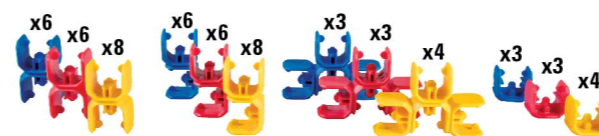

LINKABLOX®

- Ages: 4+
- Item #: 19200
- Size: 11 1/4" x 8 1/2" x 2 1/4"
- Master Case: 6

Price: \$11.00

LINKABLOX DELUXE®

- Ages: 4+
- Item #: 19201
- Size: 13 1/2" x 10" x 2 7/8"
- Master Case: 6

Price: \$22.50

CUBE Measures 1 7/8" x 1 7/8" x 1 7/8"

MAG BUILDER

Welcome to MAG BUILDER, a new and exciting way to build! MAG BUILDER was designed with the younger child in mind. The pieces are colorful, oversized, and easy to hold. And, they magnetically snap together and come apart again and again! An instruction sheet showing over 20 models to build is included ... then the real fun begins!