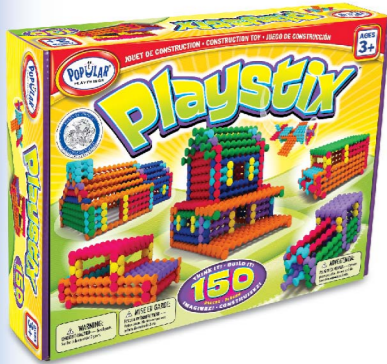

TWO-STORY CABIN

TABLE AND CHAIRS

PLAYSTIX® - 150 pcs

Ages: 3+

- Item #: 90000
- Size: 8 1/2" x 11 1/2" x 2 1/4"
- Master Case: 6

Price: \$16.50

CONTENTS:

- 150 Playstix
- Idea Booklet

Playstix

VEHICLE SET

PLAYSTIX VEHICLES SET® - 130 pcs

Ages: 3+

- Item #: 90010
- Size: 8 1/2" x 11 1/2" x 2 1/4"
- Master Case: 6

Price: \$14.00

CONTENTS:

- 120 Playstix
- 4 Small Wheels, 6 Large Wheels
- Idea Booklet