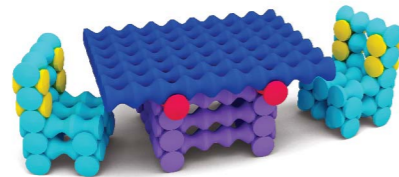

TWO-STORY CABIN

TABLE AND CHAIRS

PLAYSTIX® - 150 pcs

Ages: 3+

- Item #: 90000
- Size: 8 1/2" x 11 1/2" x 2 1/4"
- Master Case: 6

Price: \$16.50

CONTENTS:

- 150 Playstix
- Idea Booklet