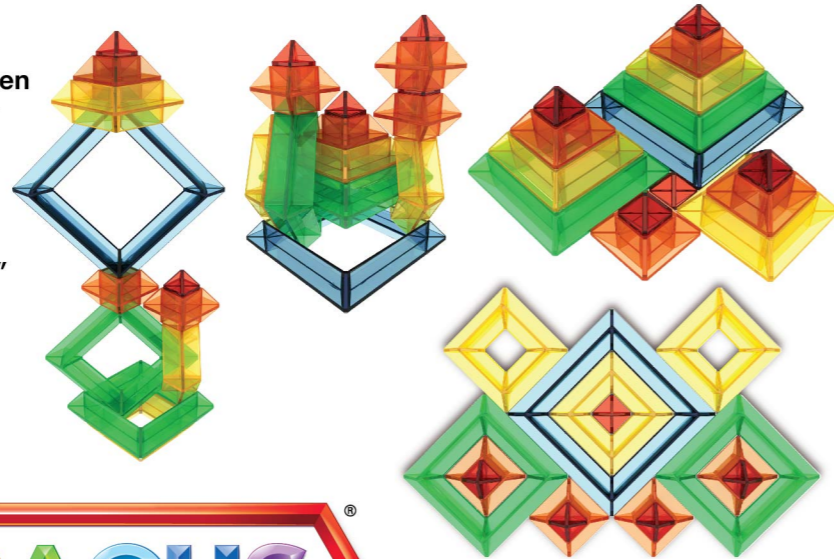

MEGA ORBO is a super fun brain-teasing puzzle for kids ages 4 and up. Simply push the 31 colorful balls through the holes and into empty spots which share the same color until they snap in place. Then mix them up for a brand new challenge—again and again! Work against the clock to see how fast you can solve the puzzle. MEGA ORBO is not just fun—it's also a learning toy, helping kids learn about colors and matching while solving problems and being creative.

MEGA ORBO™

Ages: 4~99

- Item #: 411
- Size: 6" x 5½" x 5"
- Master Case: 8

Price: \$10.00

ORBO, the SNAP and MATCH puzzle! Push a ball down and towards an adjacent empty hole and watch it snap into place! Match all the balls with the colored rings to solve the puzzle, then mix it up again for another try!

ORBO™

Ages: 4+

- Item #: 410
- Size: 3½" x 3½" x 3½"
- Master Case: 12

Price: \$5.00

SAKKARO®

SAKKARO is a geometry toy that will light up a child's creativity! It's translucent colored pieces seem to magically blend together when you stack, nest and interlock them. Discover an endless variety of colorful shapes and patterns you can make on your own, or be inspired by our Idea Booklet which shows over 100 colorful patterns and shapes to make. SAKKARO is fun for the whole family!

Object Design: Peer Clahsen
CAD Design: Klaus Pfeffer

SAKKARO®

Ages 3+

- Item #: 19010
- Size: 5½" x 5½" x 7⅓"
- Master Case: 6

Price: \$14.00

HEXACUS®

Stacking Fun For Everyone!

HEXACUS is an exploration in creativity and fun for the entire family. Just sort by size and color, then stack, nest, and balance to create a wide variety of patterns and shapes. Each of the 12 pieces are large enough to be held easily by small hands. Follow the over 100 examples of easy to challenging patterns and shapes to build. HEXACUS was invented by world renowned designer and artist Peer Clahsen.