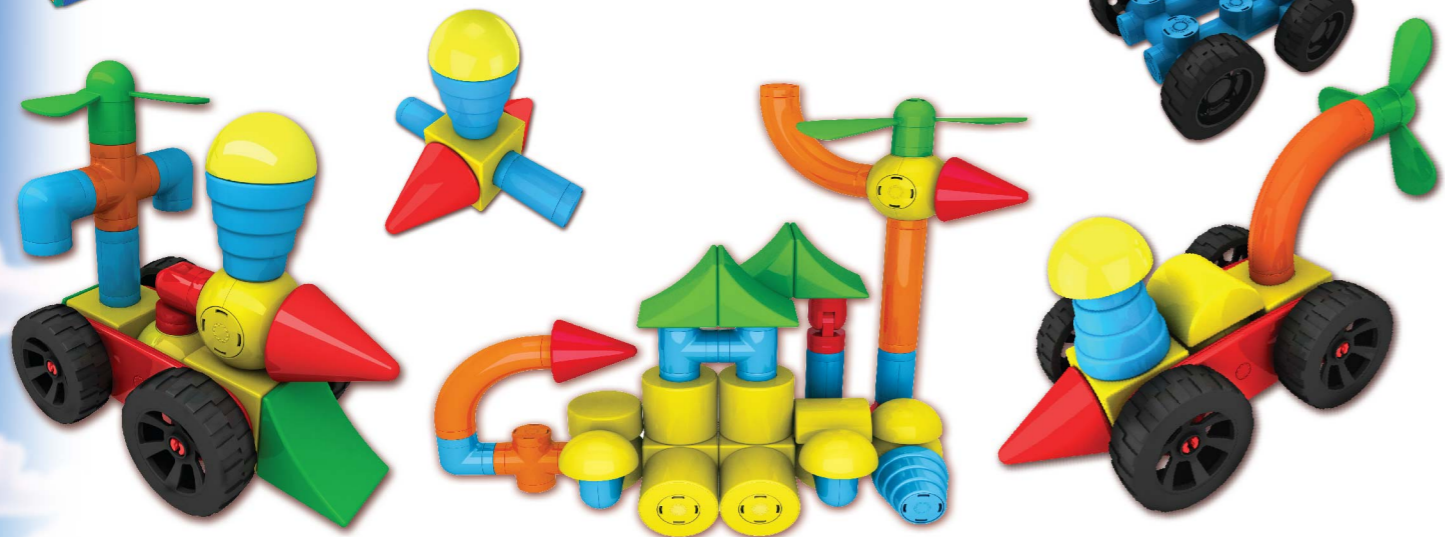

MAG BUILDER® - 40 pcs
Ages: 2+
• Item #: 18303
• Size: 8 1/2" x 19" x 2 1/2"
• Master Case: 6
7 55828 18303 8
Price: $36.00

MAG BUILDER® - ROLLING BASE
Ages: 2+
• Item #: 18304
• Size: 6 1/2" x 6" x 3"
• Master Case: 6
7 55828 18304 5
Price: $6.50