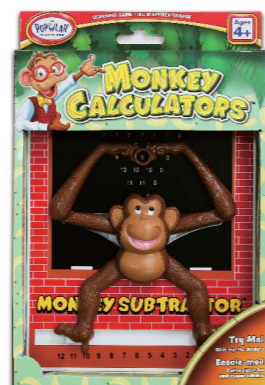

MONKEY BINGO®

- Ages 4+
 - Item #: 50501
 - Size: 8¹/₂" x 11¹/₂" x 3³/₈"
 - Master Case: 6
- Price: \$11.00

CONTENTS:

- Monkey Bingo Tile Dispenser
- 8 Two-Sided Bingo Cards
- 16 Colorful Animal Tiles
- 80 Transparent Monkey Chips

MONKEY CALCULATORS™

THE FUN WAY TO LEARN SIMPLE ARITHMETIC!

Children will have fun learning simple arithmetic with these amazing monkey calculators. Choose the MONKEY ADDER for help with addition, the MONKEY SUBTRACTOR for help with subtraction, or the MONKEY MULTIPLIER for help with multiplying. Then slide the monkey's feet so his toes point to the numbers you want to add, subtract, or multiply and the correct answer will appear in the ring between the monkey's hands!

MONKEY MULTIPLIER
Ages: 4+
• Item #: 50201
• Size: 8½" x 11¼" x 2"
• Master Case: 6
7 55828 150201 3
Price: \$6.00

MONKEY ADDITION
Ages: 4+
• Item #: 50202
• Size: 8½" x 11¼" x 2"
• Master Case: 6
7 55828 150202 4
Price: \$6.00