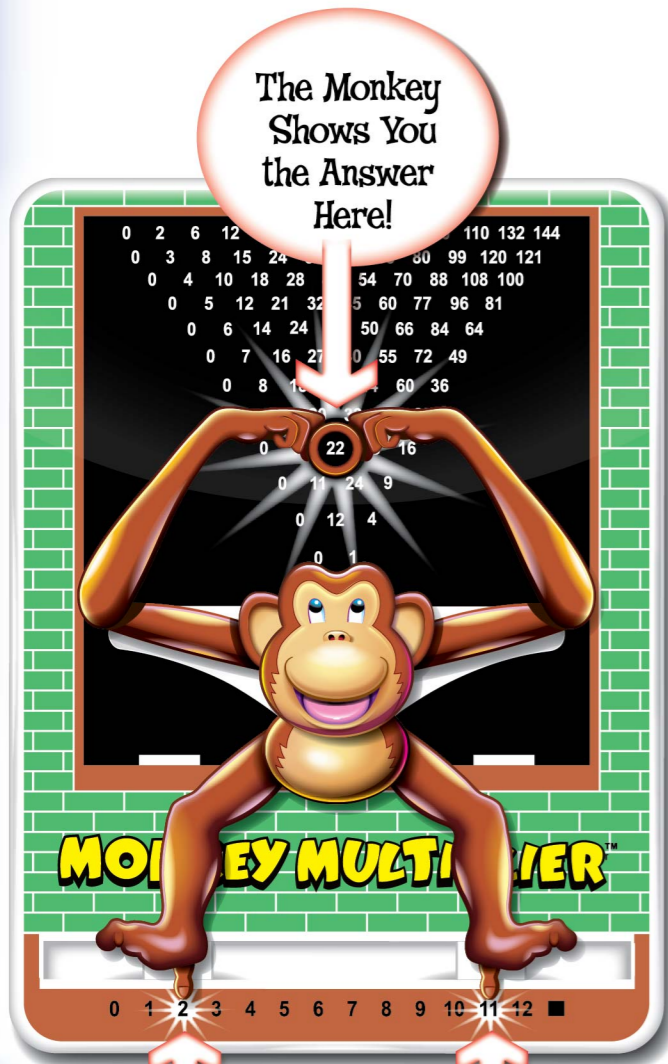

MONKEY MATH®

- Ages 4+
 - Item #: 50101
 - Size: 8¹/₂" x 11¹/₂" x 3⁵/₈"
 - Master Case: 6
- Price: \$10.00

MONKEY BINGO

THE FUN WAY TO PLAY BINGO!

MONKEY BINGO is the exciting new way to play bingo for kids. To play, load the 16 animal tiles into the banana crate and have each player choose one of eight two-sided bingo cards. One player pushes the little monkey towards the crate and out pops one animal tile with two animals pictured. Each player places a token on their card if they have either animal. The first player to get three animals in a row wins!

MONKEY BINGO®

- Ages 4+
 - Item #: 50501
 - Size: 8¹/₂" x 11¹/₂" x 3³/₈"
 - Master Case: 6
- Price: \$11.00

CONTENTS:

- Monkey Bingo Tile Dispenser
- 8 Two-Sided Bingo Cards
- 16 Colorful Animal Tiles
- 80 Transparent Monkey Chips

MONKEY CALCULATORS™

THE FUN WAY TO LEARN SIMPLE ARITHMETIC!

Children will have fun learning simple arithmetic with these amazing monkey calculators. Choose the MONKEY ADDER for help with addition, the MONKEY SUBTRACTOR for help with subtraction, or the MONKEY MULTIPLIER for help with multiplying. Then slide the monkey's feet so his toes point to the numbers you want to add, subtract, or multiply and the correct answer will appear in the ring between the monkey's hands!