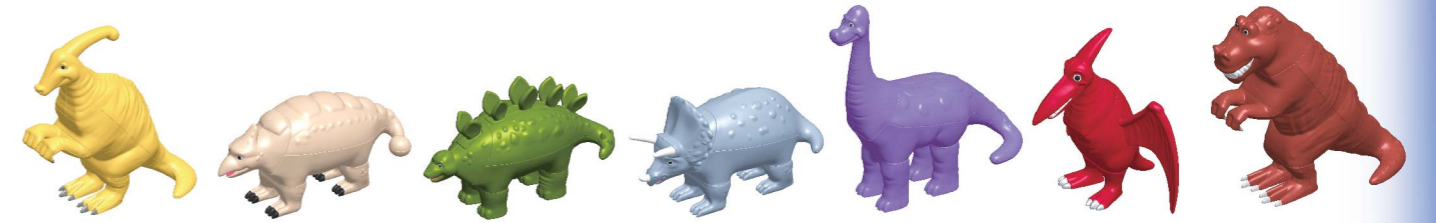

Each animal measure approximately (4"x2.7") and magnetically come part and back together again at the feet, body and head. Mix the parts together or match them back together again to form the correct animal. The pieces in all three sets are interchangeable, creating the silliest animals ever. These will each provide young children hours of giggles, imaginative and independent play, while quickly becoming a favorite toy!

- Ages: 3+
 - Item #: 62333
 - Size: 10²/₃" x 10²/₃" x 2"
 - Master Case: 6
- 7 55828 162333 6
- Price: \$17.50

HORSE COW GOAT SHEEP CHICKEN PIG DOG

MINI MAGNETIC MIX OR MATCH DINOSAURS®

- Ages: 3+
 - Item #: 62310
 - Size: 10²/₃" x 10²/₃" x 2"
 - Master Case: 6
- 7 55828 162310 7
- Price: \$17.50

PARASAUROLOPHUS ANKYLOSAURUS STEGOSAURUS TRICERATOPS BRONTOSAURUS PTERODACTYL TYRANNOSAURUS REX

sales@popularplaythings.com

(510) 675-9898

MICRO MiX or Match VEHICLES

The smallest toy can sometimes fuel the biggest imaginations! Each of our larger deluxe sets come with 27 pieces that allow children to build nine familiar MICRO MIX OR MATCH VEHICLES or mix them up and build nine different vehicles you've likely never seen before. Each pocket-sized vehicle is 2.5 to 3.5 inches long and together, the pieces can be configured in 1,000's of different vehicle combinations! How about a vehicle that can hall dirt to the moon and return home with a safe water landing? If you can think it, you can build it with MICRO MIX OR MATCH VEHICLES!