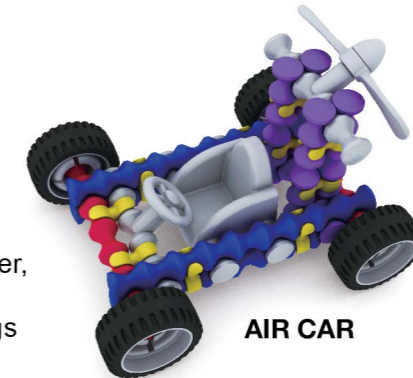

CLIPSTIX DELUXE®

Ages: 5+

- Item #: 90101
- Size: 15 1/2" x 8 1/2" x 2"
- Master Case: 6

Price: \$20.00

LARGE AIRPLANE

CONTENTS:

- 54 Clips
- 70 Playstix
- 8 Wheels, 1 Tool, 2 Tracks, 2 Seat, 1 Radar, 2 Bumpers, 1 Laser gun, 1 Engine, 1 Propeller, 1 Bucket, 1 Steering Wheel, 3 Small Wings and 2 Large Wings
- Idea booklet

AIR CAR

BULLDOZER

HOT ROD

TRUCK

CLIPSTIX®

Ages: 5+

- Item #: 90100
- Size: 11 3/8" x 8 1/2" x 2 1/4"
- Master Case: 6

Price: \$14.00