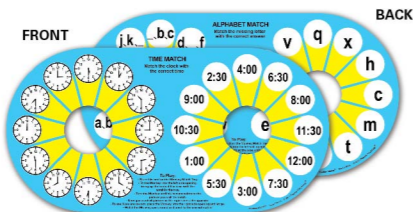

No matching game can hold a child's interest like MONKEY MATCH! Select one of five two-sided match cards and place it in the tray. Place the magic monkey in the center on the left side of the card and point his banana to the object you want to try and match. Then select the image on the right side of the card that best matches your selection. To see if you are right place the monkey in the center on the right side of the card and let go. He will mysteriously spin and point to the correct match. This little monkey's actions will even amaze adults and he does it all without batteries!

MONKEY MATCH®

- Ages 4+
 - Item #: 50401
 - Size: 8³/₈" x 14⁷/₈" x 2¹/₈"
 - Master Case: 6
- Price: \$11.00

ADDITION MATCH and COUNTING MATCH

LETTERS MATCH A-M and N-Z

ANIMAL HOMES and OCCUPATIONS

TIME MATCH and ALPHABET MATCH