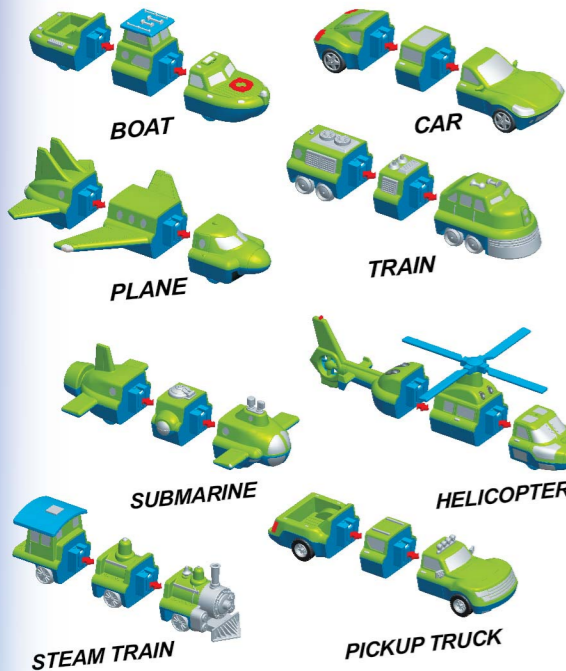

VEHICLES MEASURE 6 1/2" BY 3"

MAGNETIC MIX OR MATCH VEHICLES JUNIOR®

Ages: 18 M +

- Item #: 61301
- Size: 16" x 7 7/8" x 5 1/8"
- Master Case: 6

Price: \$16.50

HOTSHOT

ACE

SPEEDY

SKIPPER

MAGNETIC *Mix or Match* VEHICLES

When you combine two or more MAGNETIC MIX OR MATCH VEHICLES sets the possible number of vehicle combinations is positively mind-boggling!

MAGNETIC MIX OR MATCH VEHICLES 1®