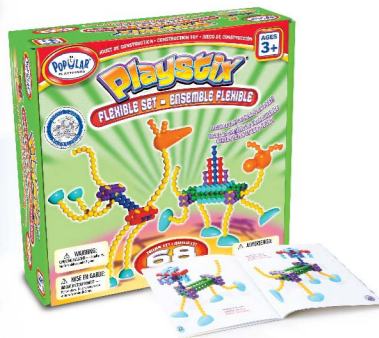

The STEM Supporting Playstix Starter Set is a great way to introduce young builders to the magic of Playstix! For the novice, the unique shape of the construction rods can simply stack to build a structure. Once the young architect gains confidence, they can master the simple snap and lock feature that will hold everything intact.

PLAYSTIX STARTER SET® - 80 pcs

- Ages: 3+**
- Item #: 90002
 - Size: 8½" x 8½" x 1¾"
 - Master: 6

Price: \$10.00

CONTENTS:

- 74 Playstix
- 2 Small Wheels, 4 Large Wheels
- Idea Booklet

Playstix

FLEXIBLE SET - ENSEMBLE FLEXIBLE

FLEXIBLE PLAYSTIX adds a whole new dimensions to the PLAYSTIX experience. These special PLAYSTIX can be bent or twisted into all sorts of positions. When used alone or combined with original PLAYSTIX you will be able to build things you could only dream of before! And to add even more play value, we've added molded snap-on heads and feet to every set. Just wait until you sell all the crazy creatures you can create, pose and play with.

PLAYSTIX FLEXIBLE SET® - 68 pcs

- Ages: 3+**
- Item #: 90003
 - Size: 8½" x 8½" x 1¾"
 - Master Case: 6

Price: \$11.00

CONTENTS:

- 46 Rigid Playstix
- 12 Flexible Playstix
- 2 Snap on Heads
- 8 Snap on Feet
- Idea Booklet