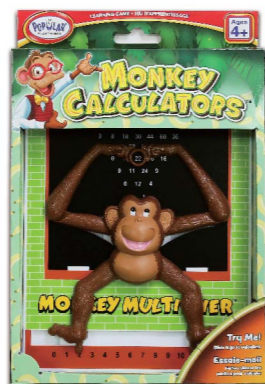

MONKEY MATH®

- Ages 4+
 - Item #: 50101
 - Size: 8¹/₂" x 11¹/₂" x 3⁵/₈"
 - Master Case: 6
- Price: \$10.00

MONKEY BINGO

THE FUN WAY TO PLAY BINGO!

MONKEY BINGO is the exciting new way to play bingo for kids. To play, load the 16 animal tiles into the banana crate and have each player choose one of eight two-sided bingo cards. One player pushes the little monkey towards the crate and out pops one animal tile with two animals pictured. Each player places a token on their card if they have either animal. The first player to get three animals in a row wins!

MONKEY BINGO®

- Ages 4+
 - Item #: 50501
 - Size: 8¹/₂" x 11¹/₂" x 3³/₈"
 - Master Case: 6
- Price: \$11.00

CONTENTS:

- Monkey Bingo Tile Dispenser
- 8 Two-Sided Bingo Cards
- 16 Colorful Animal Tiles
- 80 Transparent Monkey Chips

MONKEY CALCULATORS™

THE FUN WAY TO LEARN SIMPLE ARITHMETIC!

Children will have fun learning simple arithmetic with these amazing monkey calculators. Choose the MONKEY ADDER for help with addition, the MONKEY SUBTRACTOR for help with subtraction, or the MONKEY MULTIPLIER for help with multiplying. Then slide the monkey's feet so his toes point to the numbers you want to add, subtract, or multiply and the correct answer will appear in the ring between the monkey's hands!

MONKEY MULTIPLIER
Ages: 4+
• Item #: 50201
• Size: 8½" x 11¼" x 2"
• Master Case: 6
7 55828 150201 3
Price: \$6.00

MONKEY ADDITION
Ages: 4+
• Item #: 50202
• Size: 8½" x 11¼" x 2"
• Master Case: 6
7 55828 150202 4
Price: \$6.00