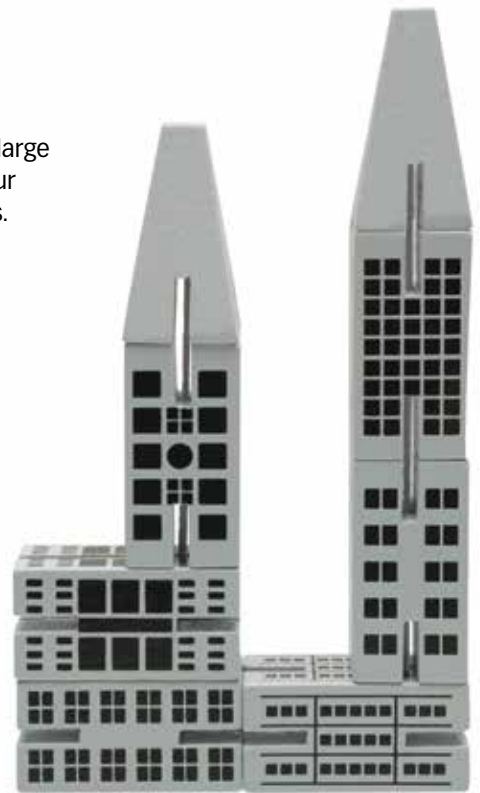

Crooked Croc

Bend me, shape me.....

- Retail Package (Counter Display)
- 12 Gators per display
- Size: 7"L x 1"W
- Ages 3 years +

53148