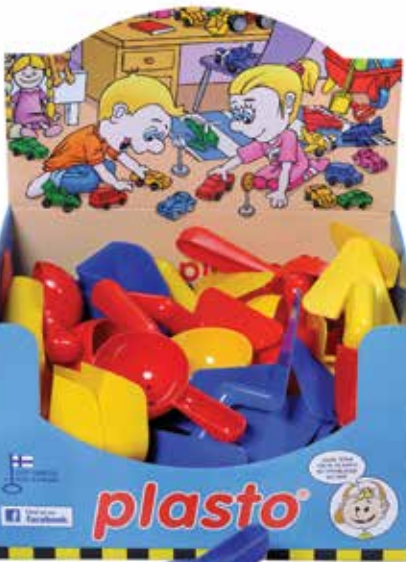

**2260**

**plasto**<sup>®</sup>

Made in Finland

**Bucket**

- Size: 6¼" Deep
- Ages 18 months +

**1866**

**BEST SELLER**

**Clear Bucket**

- Multi-color Handles
- Size: 5½" Deep
- Ages 18 months +

**2280**

We break Master Cartons for you - Order what you like!