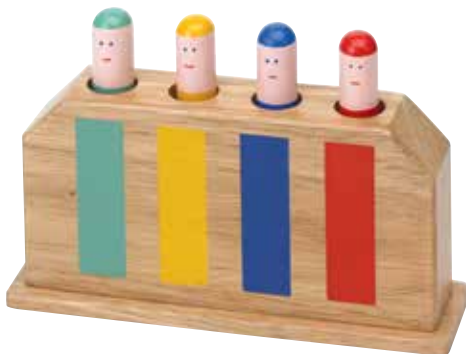

## Pop Up Toy's

Our classic Pop Up Toys have a rich tradition of history. Each Pop Up Toy features 4 figures with spring loaded action, and are ideal for developing hand/eye coordination and fine motor skills.

### Ice Cream Truck

- Size: 6½"L x 5"H x 3"W
- Ages 12 months +

55878

### Pop Up Birthday Cake

- Size: 6½"L x 5"H x 2"W
- Ages 12 months +

51205