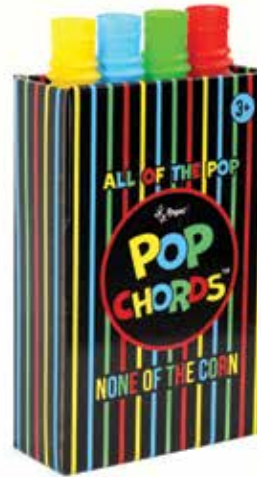

NEW

Pop Chords

This tested and true plastic expandable tubes (4 in all) will offer endless possibilities of construction, all tubes can be interchangeable.....simply pop open and begin your fantasy connection.

- Each tube extends 27" in length, there are 4 tubes, making a total length of 108"
- Age 3 years +

7720