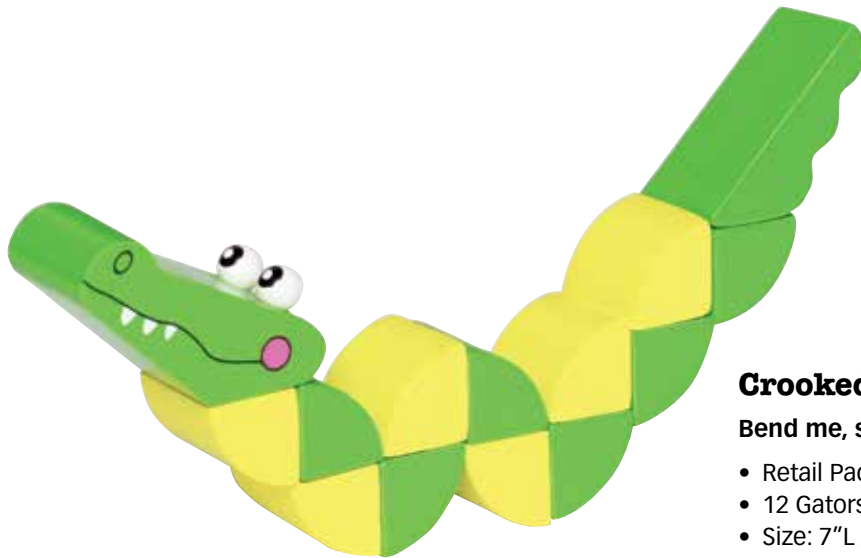

Crooked Croc

Bend me, shape me.....

- Retail Package (Counter Display)
- 12 Gators per display
- Size: 7"L x 1"W
- Ages 3 years +

53148