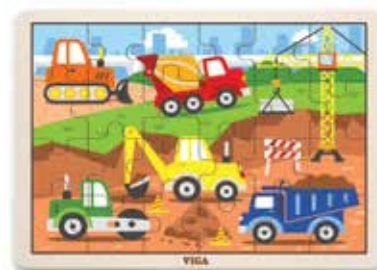

Construction Vehicles

1. 24 piece puzzle
2. **51463**

6 934510 514631

We break Master Cartons for you - Order what you like!