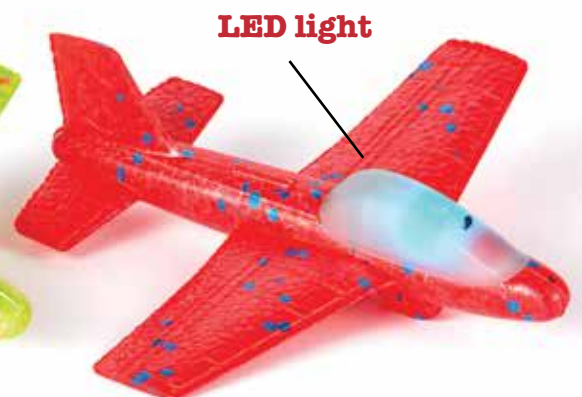

Original Glider Plane

This Foam Glider plane will be a huge hit in the sky, soar through the air and perform tricks with this high quality, well balanced and easy to assemble plane.

- Plane size: 19.29" x 1.97" x 1.97"
- Assorted colors
- Ages 3 years +

51842

19" Wing Span!

LED light

Little Glider

Our new Little Glider will perform loops & tricks , well balanced Easy to assemble. Also comes with LED light ....

- Ages 3 years +
- On & Off LED light
- Packaged in a retro color box
- Assorted colors
- Glider size - 7" Long , wing span 7"

56454

NEW

LED light

LED light