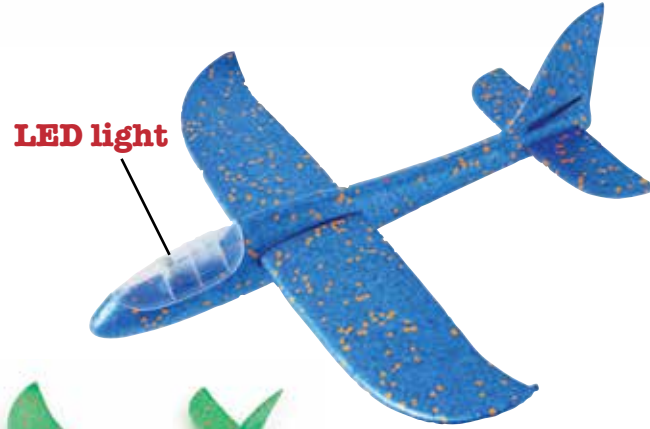

Original Glider Plane

This Foam Glider plane will be a huge hit in the sky, soar through the air and perform tricks with this high quality, well balanced and easy to assemble plane.

- Plane size: 19.29" x 1.97" x 1.97"
- Assorted colors
- Ages 3 years +

51842

19" Wing Span!

LED light

Little Glider

Our new Little Glider will perform loops & tricks , well balanced Easy to assemble. Also comes with LED light ....

- Ages 3 years +
- On & Off LED light
- Packaged in a retro color box
- Assorted colors
- Glider size - 7" Long , wing span 7"

56454

NEW

LED light

LED light