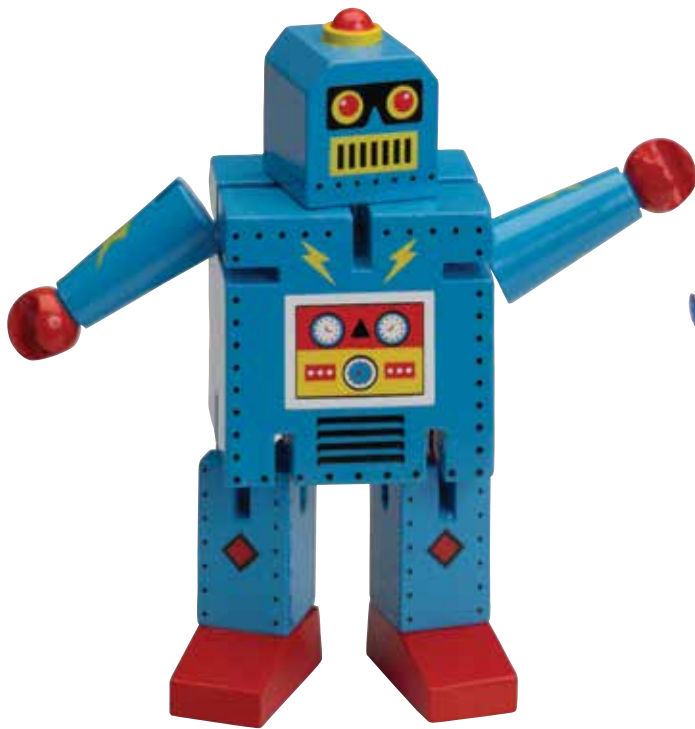

Space Blaster

Our Space Blaster is realistic in retro appearance comes with gear driven rewind trigger and LED lights when fired.

- Individually packaged
- Can stand alone or pegged on the shelf
- Size 7½" x 2½"
- Age 3 years +

5820

BLUE

59778

RED

54114

Giant Wooden Robot

- Bend me, shape me into various positions by moving my head, arms and legs
- All wood construction
- Presented on a multi-color window box
- Size: 4½"W x 6½"H
- Ages 3 years +

We break Master Cartons for you - Order what you like!