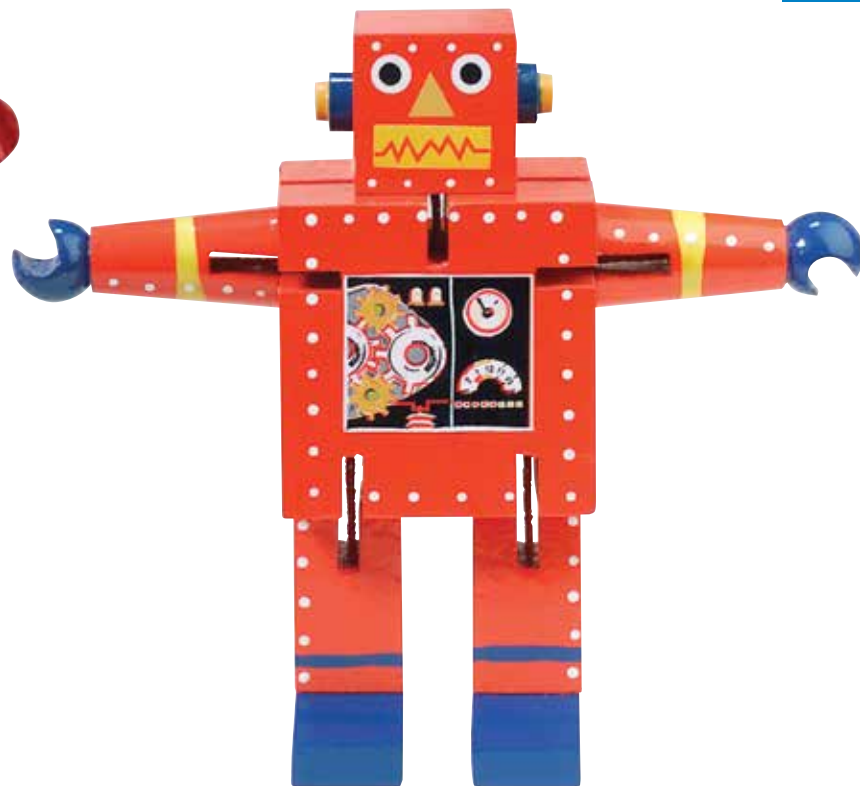

Space Blaster

Our Space Blaster is realistic in retro appearance comes with gear driven rewind trigger and LED lights when fired.

- Individually packaged
- Can stand alone or pegged on the shelf
- Size 7½" x 2½"
- Age 3 years +

5820

BLUE

59778

RED

54114

Giant Wooden Robot

- Bend me, shape me into various positions by moving my head, arms and legs
- All wood construction
- Presented on a multi-color window box
- Size: 4½"W x 6½"H
- Ages 3 years +

We break Master Cartons for you - Order what you like!