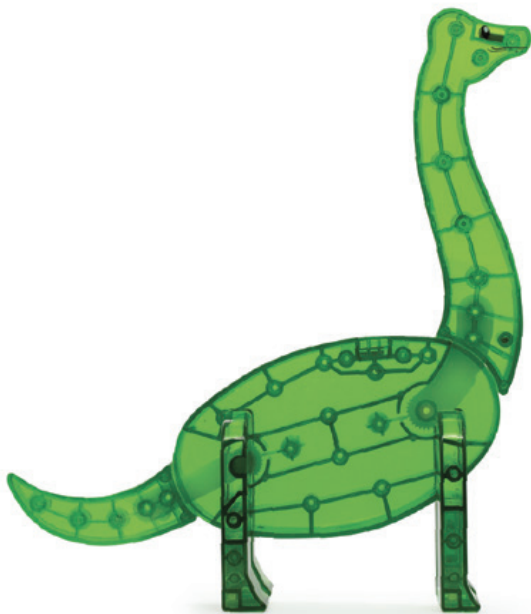

Item: #22805

MSRP: \$49.99

Sets/Case: 6

Piece Count: 5

DINO WORLD

Climb the tiles with the Raptor's claws or soar over the builds as the Pteranodon.
Children can build a volcano and avoid the lava with dinosaur friends!