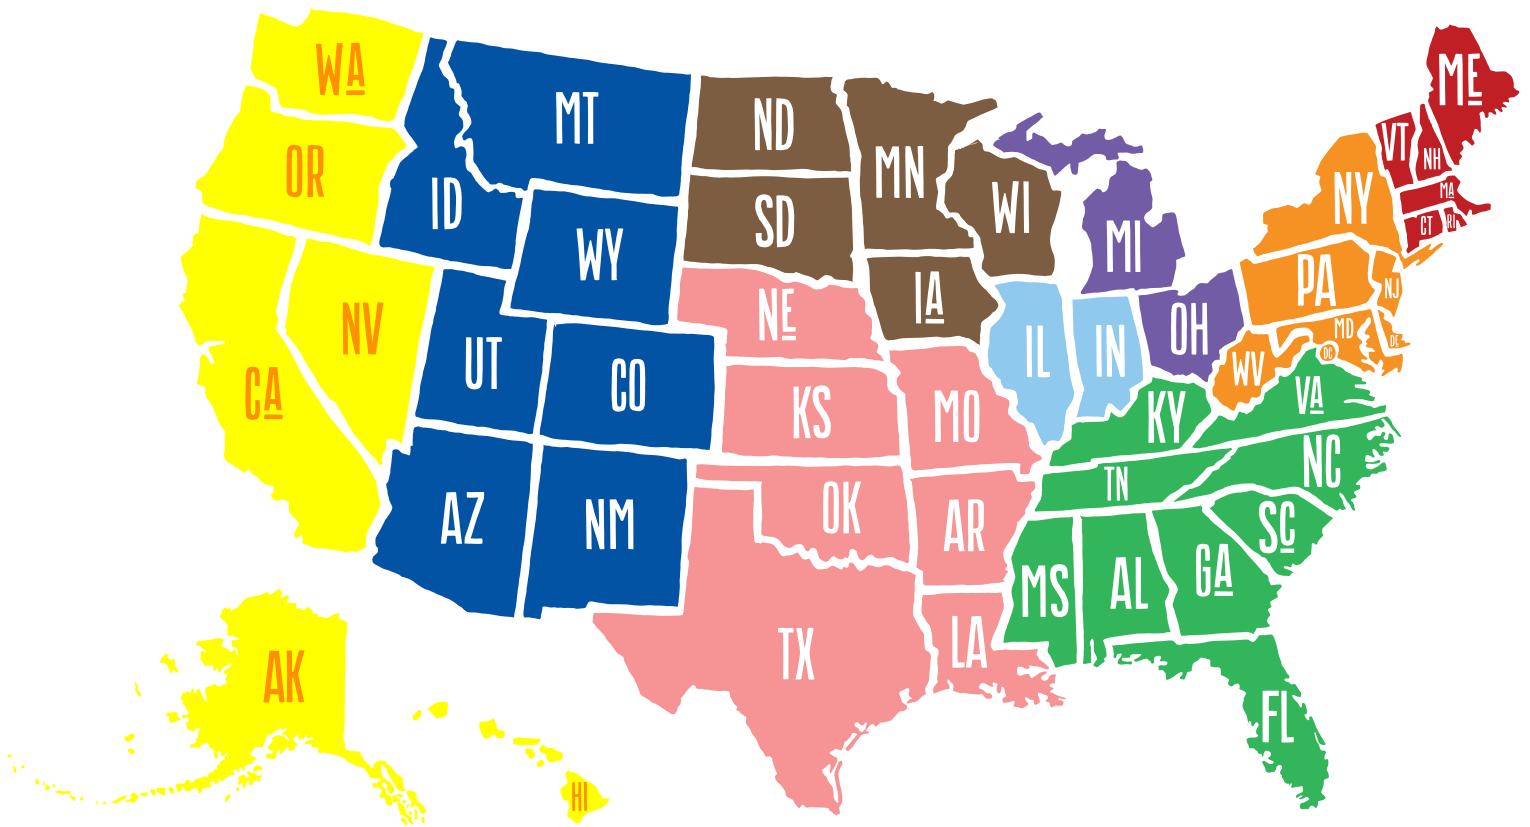

Item: #20110

MSRP: \$129.99

Sets/Case: 3

Piece Count: 110

UNIQUE PIECES FOR NON-STOP IMAGINATION

AUTHORIZED US SALES REPRESENTATIVES

■ Sunshine Sales

Kelly Ohara