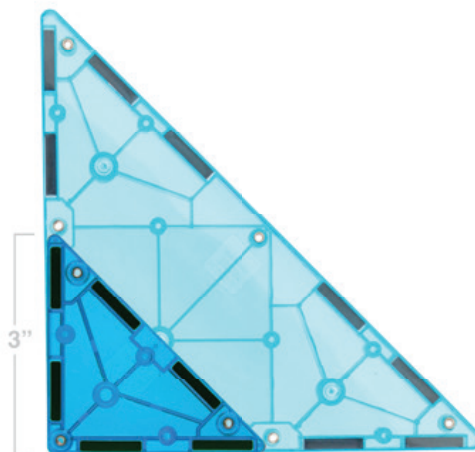

MOST AWARDED

Item: #22850

MSRP: \$129.99

Sets/Case: 3

Piece Count: 50

INCLUDES XL TILES FOR XL BUILDS

DINOS

Welcome these colorful dinosaurs into the MAGNA-TILES® family! Add them to existing sets or play with them on their own. The activities are endless!