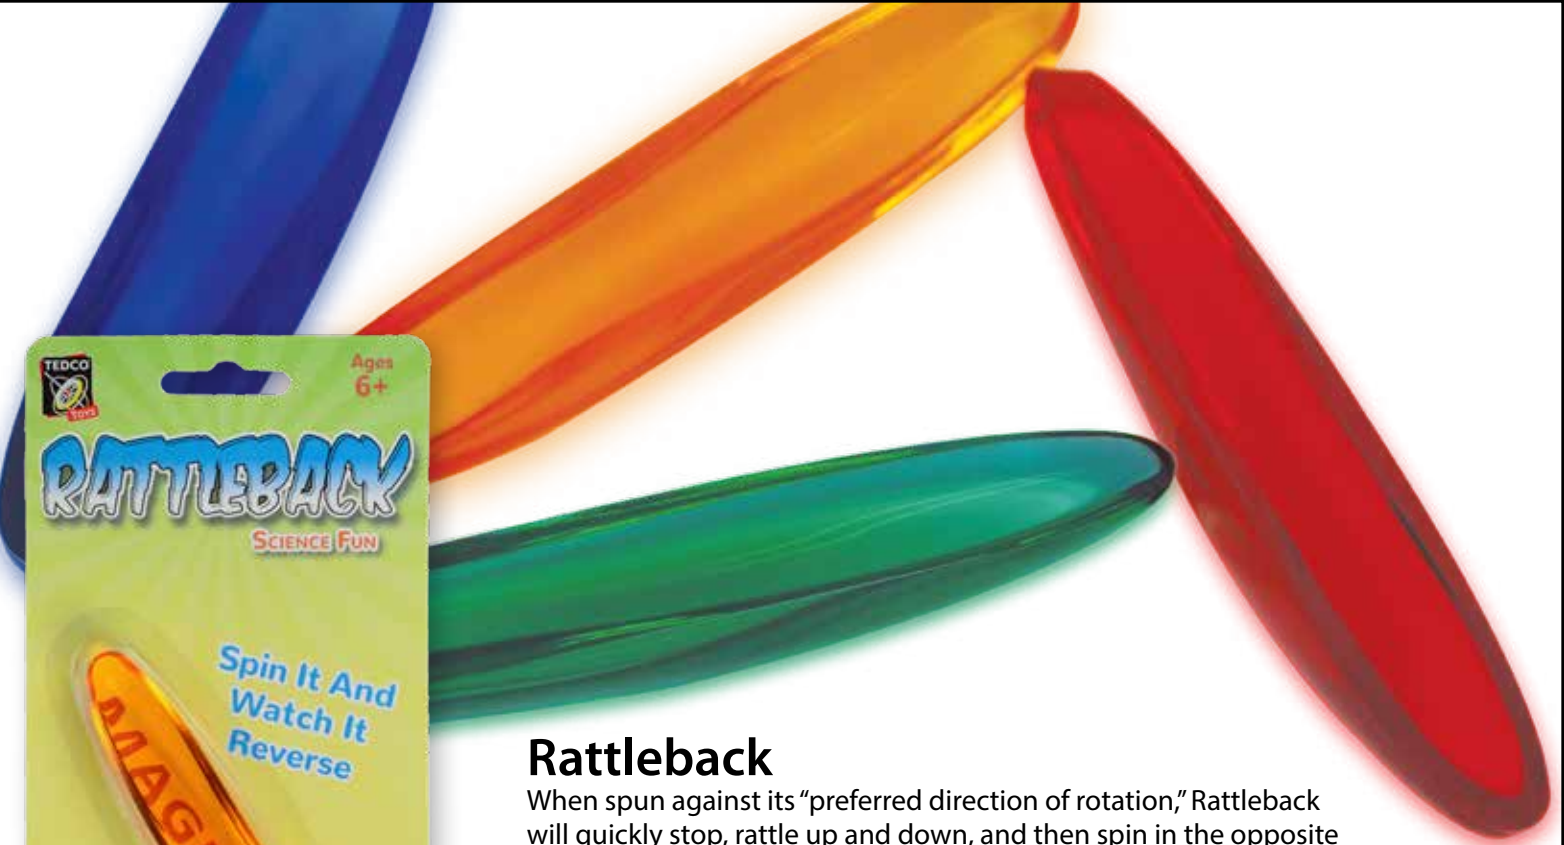

Item # 20300 W2575E

Case Pack 4 • Size: 5" x 5" x 9"

Replacement Marbles

Peggable bag of 30 marbles. Marble colors may vary. Age 4+

Item # 21000 W225E

Case Pack 12 • Size: 3.5" x 5.5"

Rattleback

When spun against its "preferred direction of rotation," Rattleback will quickly stop, rattle up and down, and then spin in the opposite direction. Can be imprinted for promotional use. Made in USA. Age 6+