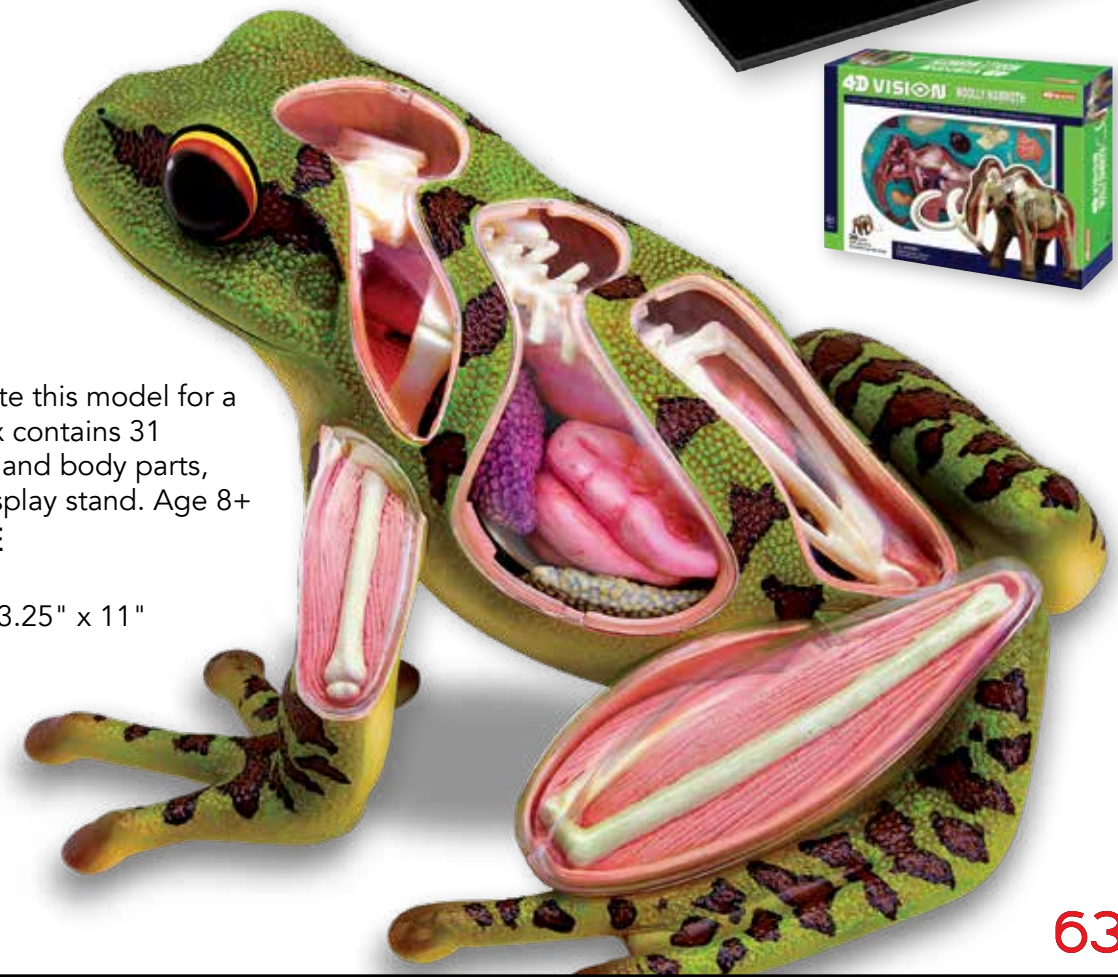

Dog

The model contains 29 detachable organs and body parts, instructions and display stand. Age 8+

Item # 26115 W1800E

Case Pack 2/4/8 • Box Size: 14.75" x 3.25" x 11"

Woolly Mammoth

The model contains 30 detachable organs and body parts, instructions and display stand. Age 8+

Item # 26110 W1800E

Case Pack 2/4/8 • Box Size: 14.75" x 3.25" x 11"

Frog

Accurately substitute this model for a real dissection. Box contains 31 detachable organs and body parts, instructions and display stand. Age 8+

Item # 26104 W1800E

Case Pack 2/4/8

Box Size: 14.75" x 3.25" x 11"

Polar Bear

The model contains 36 detachable organs and body parts, instructions and display stand. Age 8+

Item # 26097 W1800E

Case Pack 2/4/8

Box Size: 14.75" x 3.25" x 11"

Horse

The model contains 26 detachable organs and body parts, instructions and display stand. Age 8+

Item # 26101 W1800E

Case Pack 2/4/8 • Box Size: 14.75" x 3.25" x 11"

Manta Ray