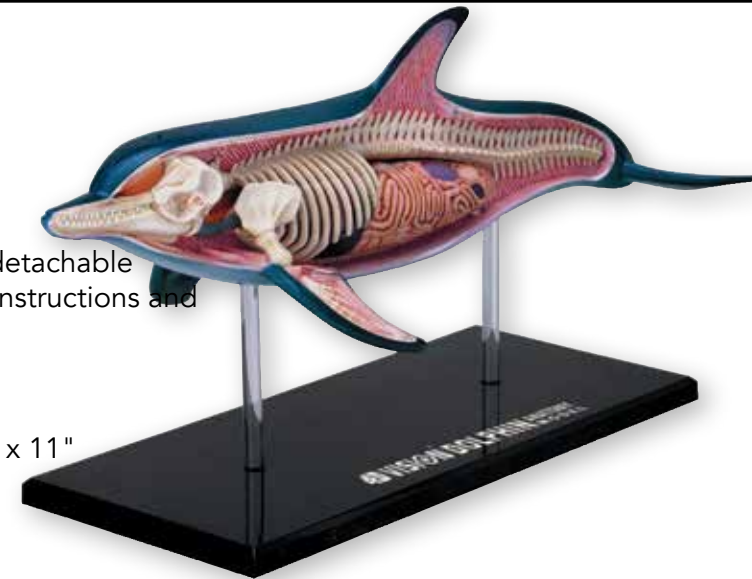

Approx 16" wingspan, model contains 29 detachable organs and body parts, instructions and display stand. Age 8+

Item # 26010 W1800E

Case Pack 2/4/8 • Box Size: 14" x 3.75" x 11"

Dolphin

The model contains 18 detachable organs and body parts, instructions and display stand. Age 8+

Item # 26103 W1800E

Case Pack 2/4/8

Box Size: 14.75" x 3.25" x 11"

Orca

The model contains 16 detachable organs and body parts, instructions and display stand. Age 8+

Item # 26099 W1800E

Case Pack 2/4/8

Box Size: 14.75" x 3.25" x 11"