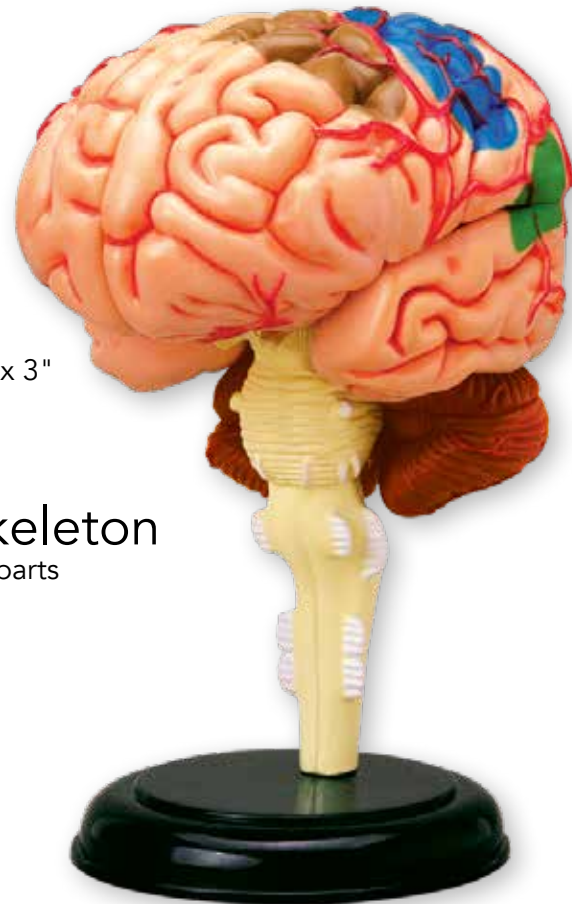

Brain

The model contains 32 detachable parts, instructions and display stand. Age 8+

Item # 26056 W1275E

Case Pack 2/12/24 • Box Size: 11" x 14" x 3"