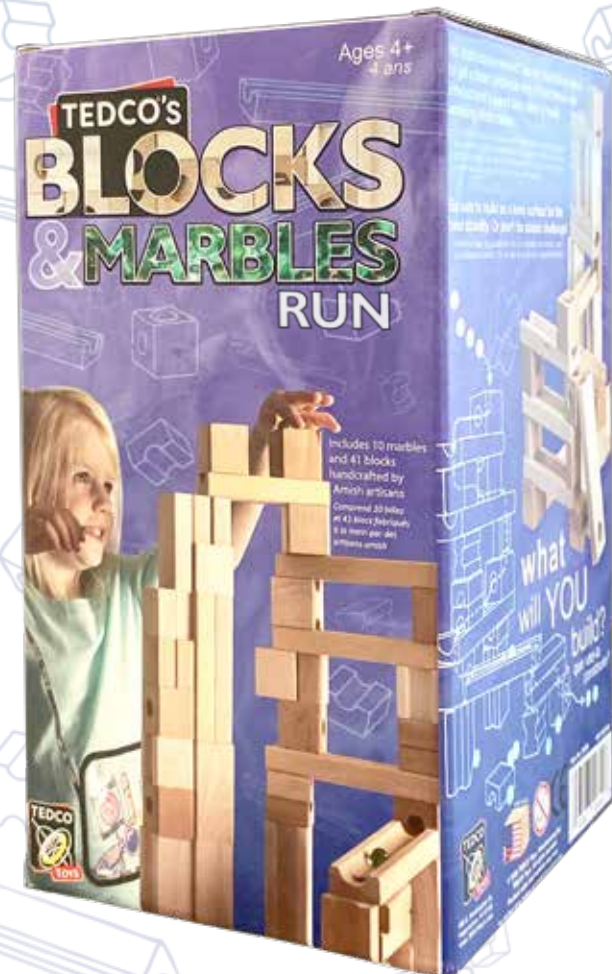

Hand-Made in Hardwoods by Amish Craftsmen

TEDCO'S BLOCKS & MARBLES RUN

Our Blocks & Marbles Run features the same superior quality and craftsmanship that you've come to expect from TEDCO Toys. 41 Blocks in North American hardwood, 10 marbles and box used as storage. Made in USA. Age 4+

Item # 20300 W2575E

Case Pack 4 • Size: 5" x 5" x 9"

Replacement Marbles

Peggable bag of 30 marbles. Marble colors may vary. Age 4+

Item # 21000 W225E

Case Pack 12 • Size: 3.5" x 5.5"