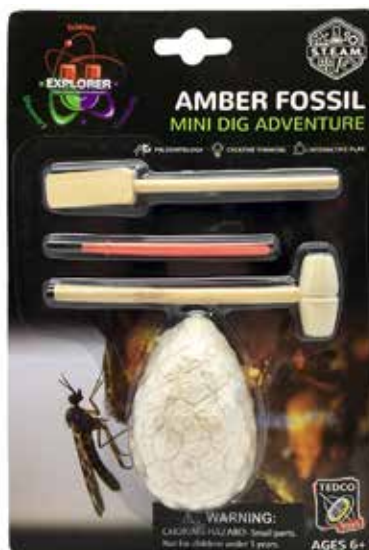

Case Pack 24/48 • Size: 6.625" x 8.25" x 1"

Space Rock Excavation Kit

Dig through the space rock plaster form to uncover a meteorite! Includes 3 digging tools. Age 6+

Item # 90006 W275E

Case Pack 24/48 • Size: 6.625" x 8.25" x 1"

Amber Fossil Excavation Kit

Dig through the pincone plaster form to uncover an amber fossil! Includes 3 digging tools. Age 6+

Item # 90003 W275E

Case Pack 24/48 • Size: 6.625" x 8.25" x 1"

Discover Maya

Unearth and discover a Maya pyramid, goddess statue and glyphs tablet from Ancient Maya. Includes digging tools and full-color learning guide packed with fun facts to guide you on your journey. Age 8+