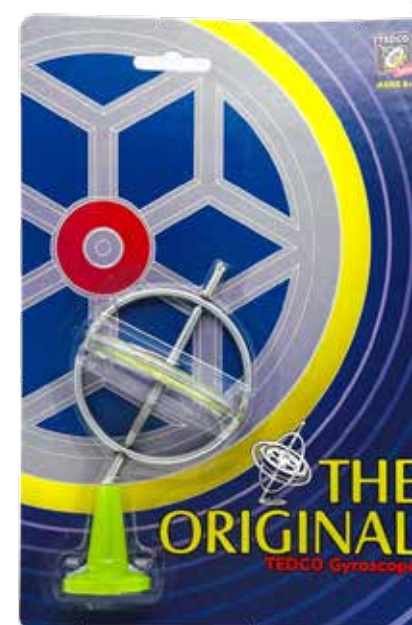

The Original Gyroscope

Our Best-Selling Product!

The Original Gyroscope Crystal Styrene Box

Includes gyroscope, instructions, string and pedestal. Age 8+
Item # 00006 W465E
 Case Pack 12/24/144
 Size: 2.5" x 2.5" x 2.5"

Available without display and with your company's logo imprinted on the styrene box. Minimum of 72 imprinted boxes. Extra charges will apply, call for details.

20230107

V20230107

Twin Pack

Contains everything needed to replicate the double-spinning gyroscope trick!
 Sales restricted on Amazon. Age 8+
Item # 00066 W835E
 Case Pack 12/72 • Size: 5" x 2.5" x 2.5"

Nostalgic Pack

Includes gyroscope, instructions, string and pedestal. Age 8+
Item # 00100 W465E
 Case Pack 24/144 • Size: 2.5" x 2.5" x 2.5"

Replacement Gyroscope String

Includes individual 5 strings in a peggable bag. Age 5+
Item # 00601 W150E
 Case Pack 12 • Size: 3.5" x 5.5"