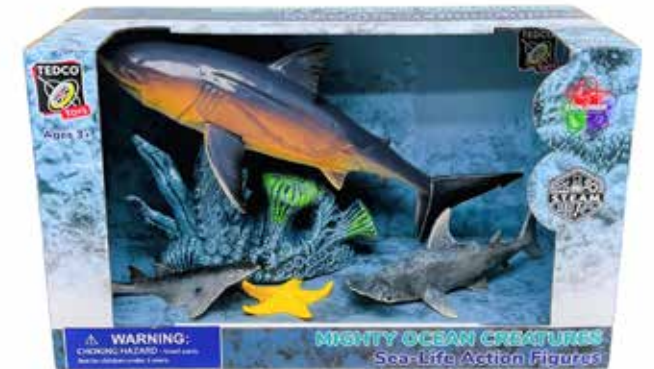

Item # 10282 W265E
Case Pack 12/96
Size: 6.75" x 8.25" x 1.25"

Shark Hand Puppet

Perform a deep-sea puppet show with these realistic shark puppets. Arrives packaged in a counter display box, however each puppet individually poly bagged with peggable header card. Assorted 2 colors. Ages 3+

Item # 10283 W265E
Case Pack 12/96 • Size: 6.25" x 1.25" x 9.5"

V20230107

Mighty Ocean Creatures

Sea-Life action figures sold in an assortment of 3: Orca, Shark, and Sea Turtle. Each 5-piece set includes a large articulating figure from 6" up to 10" long, marine flora, two additional smaller companion species and a star fish. These colorful playable figures promote creative and interactive play for hours of fun. Ages 3+

Item # 05502 W775E
Case Pack 6 • Size: 11.5" x 5" x 6.75"

Crystal Puffer Fish Blue
Item # MA2001 pg 26

V20230

Jellyfish
Item # 12090 pg 20

Animal Cell

This 6" model contains 24 detachable parts and display stand. Transparent outside for seeing internal structures and super detailed parts. Age 8+