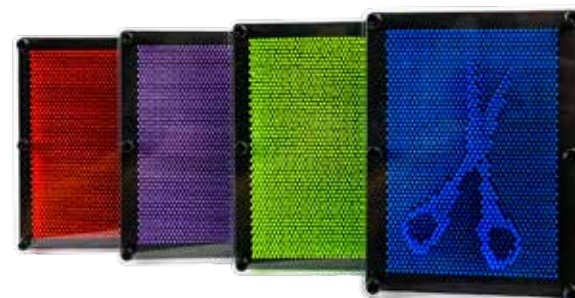

Pin Art

Turns everyday objects into playful art with colorful pins made of plastic. Assorted colors Red, Green, Purple and Blue. Board is approx. 6 x 8" Age 8+

Item # 60005 W775E

Case Pack Assorted 12/36 • Size: 6 x 8 x 2.5"

V20230107

Magnetic Sand Timer

Instant magnetic sand sculptures! Glass globes and metal base. Unit stands 6.5" tall with base. Age 14+

Item # 60006 W550E

Case Pack 5/20

Size: 7.8" x 3.5" x 3.5"

Newton's Cradle [Z]

Newton's Cradle demonstrates the law of conservation of momentum. Age 14+

Item # 60004 W885E

Case Pack 2/12

Size: 5.75" x 5" x 6"

V20230107