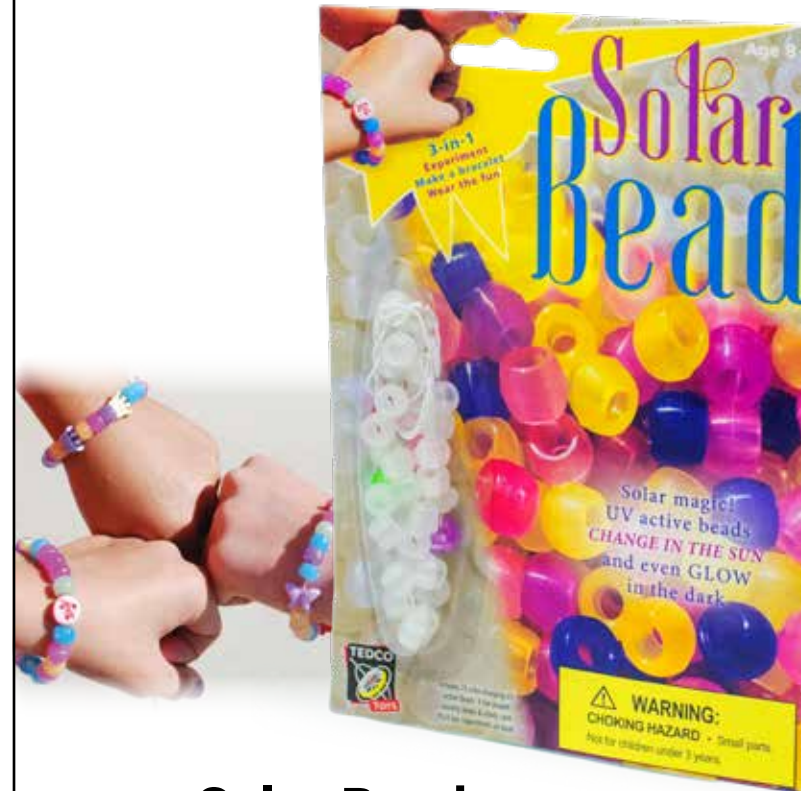

Item # 80004 W700E

Case Pack 6/12 • Size: 6.75" x 9.75" x 1"

Solar Balloon

Just add sunshine to make this giant Solar Balloon soar into the sky! Demonstrates buoyancy, convection, thermodynamics and solar power using both Bernoulli's and Pascal's Principles. Perfect for classrooms and science projects. Includes one 50 foot long by 29" diameter Solar Balloon, 400 feet of string, complete instructions and science learning guide. Made in USA. Age 14+

Item # 80010 W975E Case Pack 6/24 • Size: 10" x 5" x 2.5"

Solar Beads

The kit features reusable solar activated beads that temporarily change to vibrant colors when exposed to the sun or a UV bulb and now even GLOW in the DARK. Includes UV beads, fun-shaped novelty beads, elastic cord and fun experiments for learning more about UV light. Made in USA using domestic and imported components. Age 8+.