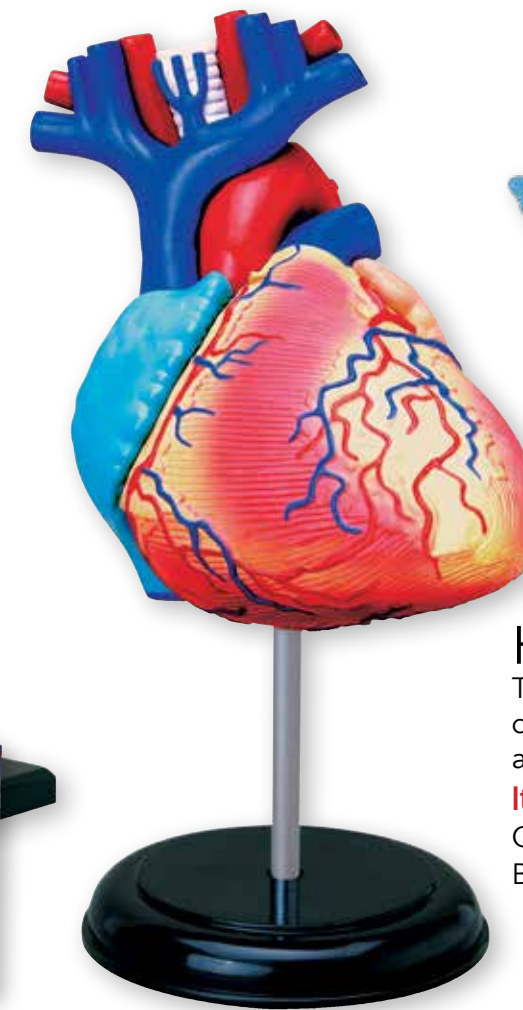

Ear

The model contains 22 detachable parts, instructions and display stand. Age 8+

Item # 26055 W1275E

Case Pack 2/12/24

Box Size: 7.25" x 2.25" x 9.5"

Human Heart

The model contains 31 detachable parts, instructions and display stand. Age 8+

Item # 26052 W1275E

Case Pack 2/12/24

Box Size: 7.25" x 2.25" x 9.5"