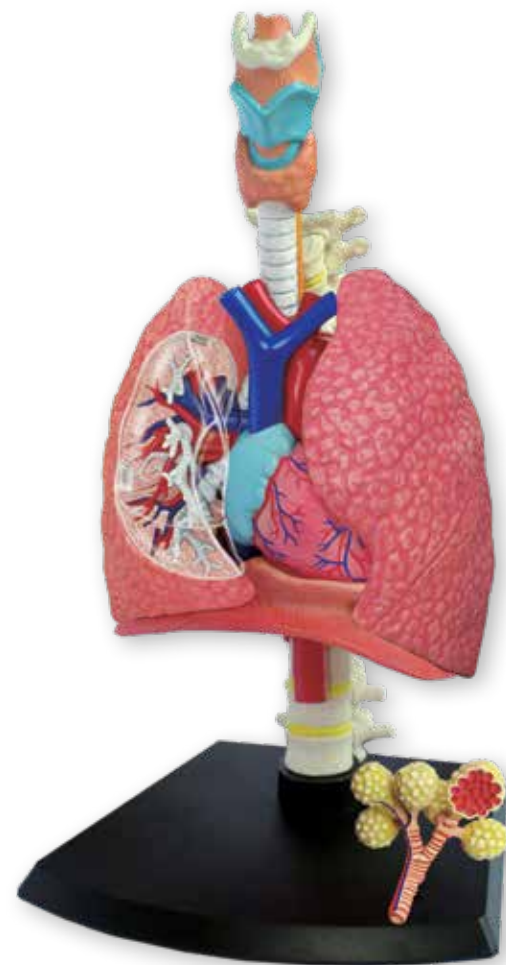

Eyeball

The model contains 32 detachable parts, instructions and display stand. Age 8+

Item # 26054 W1275E

Case Pack 2/12/24

Box Size: 7.25" x 2.25" x 9.5"

Respiratory System
 The model contains 21 detachable parts and display stand. Age 8+
Item # 26082 W1600E
 Case Pack 2/12 • Box Size: 9" x 3" x 12"