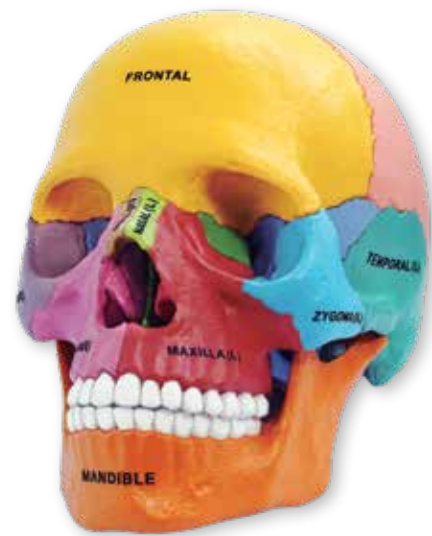

Didactic Exploded Skull

The model contains 17 detachable parts, instructions and display stand. Age 8+

Item # 26087 W1800E

Case Pack 2/12 • Box Size: 11" x 14" x 3"

Brain

The model contains 32 detachable parts, instructions and display stand. Age 8+

Item # 26056 W1275E

Case Pack 2/12/24 • Box Size: 11" x 14" x 3"

Human Muscle & Skeleton

The model contains 46 detachable parts and display stand. Age 8+

Item # 26058 W1275E

Case Pack 2/12/24

Box Size: 7.25" x 2.25" x 9.5"

Torso

The model that contains 32 detachable parts and display stand. Age 8+

Item # 26051 W1275E

Case Pack 2/12/24

Box Size: 7.25" x 2.25" x 9.5"

Ear

The model contains 22 detachable parts, instructions and display stand. Age 8+

Item # 26055 W1275E

Case Pack 2/12/24

Box Size: 7.25" x 2.25" x 9.5"

Human Heart

The model contains 31 detachable parts, instructions and display stand. Age 8+

Item # 26052 W1275E

Case Pack 2/12/24

Box Size: 7.25" x 2.25" x 9.5"

Eyeball

The model contains 32 detachable parts, instructions and display stand. Age 8+

Item # 26054 W1275E

Case Pack 2/12/24

Box Size: 7.25" x 2.25" x 9.5"