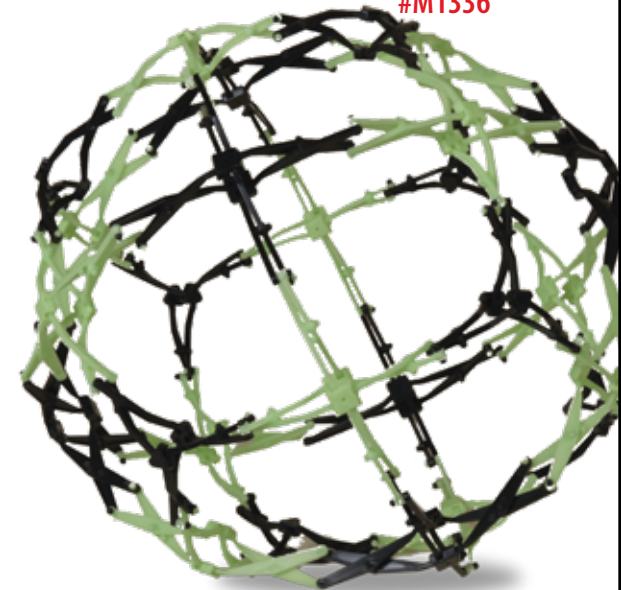

Original Hoberman Sphere

A rainbow of primary colors effortlessly changes volume up to 30x its original size!

Age 4+

Case Pack 4

Box Size: 10" x 10" x 9.5"

Item #HS104 W1995E

#M1336