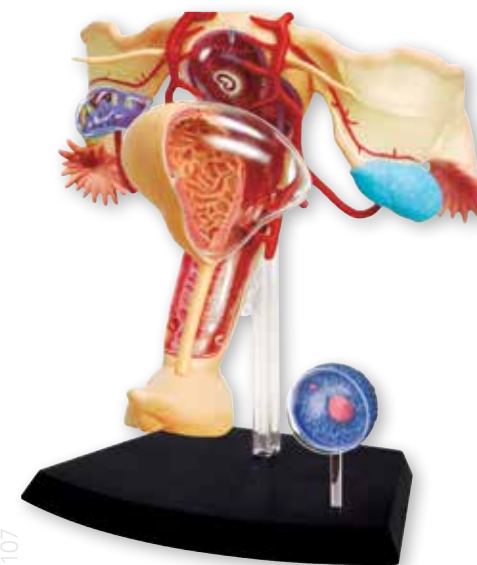

The model contains 19 detachable parts and display stand. Cross-section shows all structures in detail and is a perfect model for education. Age 8+
Item # 26062 W1530E
Case Pack 2/20 • Box Size: 9" x 2.25" x 11.5"