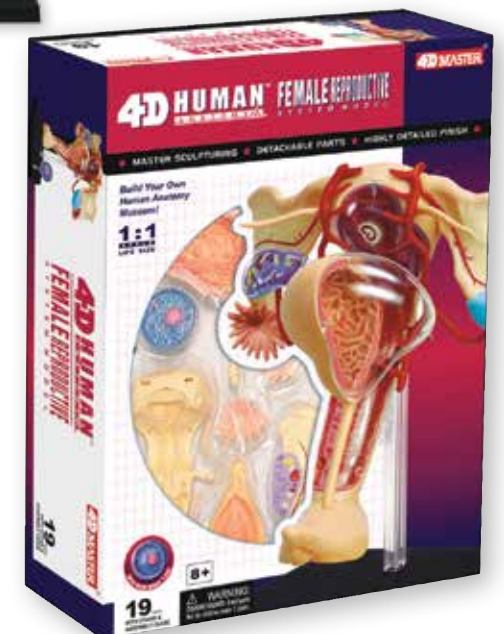

V20230107

Male Reproductive System

The model contains 25 detachable parts and display stand. Cross section shows all structures in detail and is perfect model for education. Model stands 8" tall. Age 8+
Item # 26063 W1530E
 Case Pack 2/20
 Box Size: 9" x 2.25" x 11.5"

Transparent Pregnancy

The model contains 41 detachable parts and display stand. Age 8+
Item # 26069 W1800E
 Case Pack 2/20
 Box Size: 9" x 2.75" x 11.5"

Female Reproductive System

The model contains 19 detachable parts and display stand. Cross-section shows all structures in detail and is a perfect model for education. Age 8+
Item # 26062 W1530E
 Case Pack 2/20 • Box Size: 9" x 2.25" x 11.5"