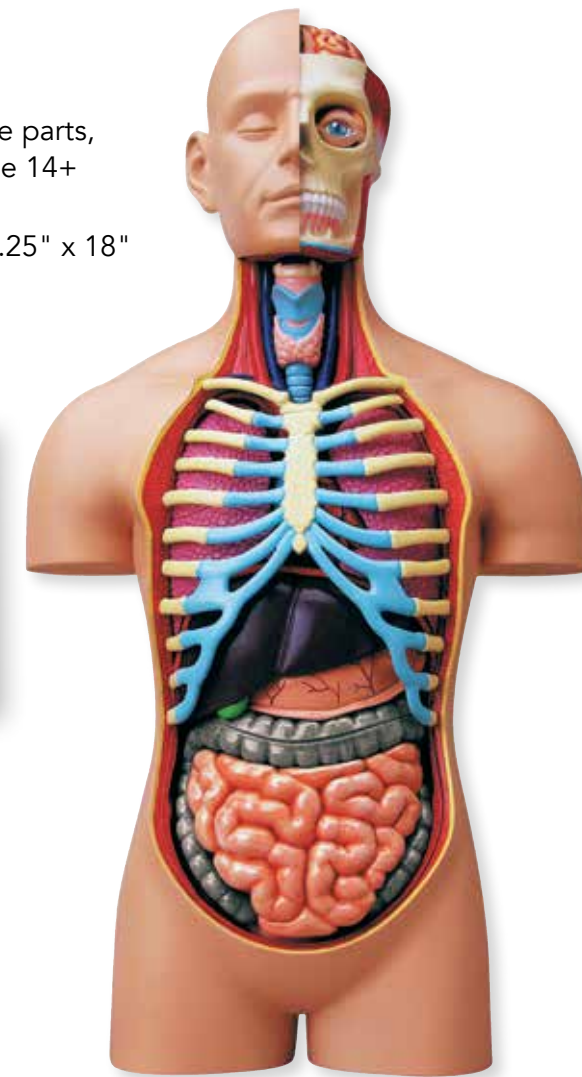

Item # 26059 W1275E Age 8+

Case Pack 2/12/24

Box Size: 11" x 14" x 3"

Deluxe Torso

The model contains 54 detachable parts, instructions and display stand. Age 14+

Item # 26080 W8000E

Case Pack 1/4 • Box Size: 18" x 6.25" x 18"

Transparent Torso

The model contains 37 detachable parts and display stand. Includes instructions for placing all organs into their anatomical positions. Age 8+

Item # 26068 W1530E

Case Pack 2/20 • Box Size: 9" x 12" x 3"