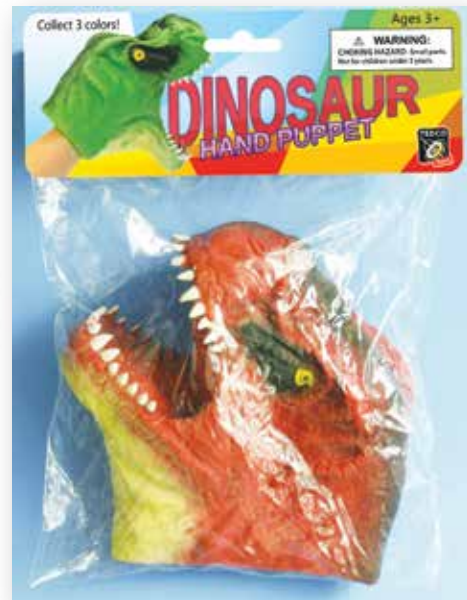

Dinosaur Hand Puppets

Perform a scary puppet show with these realistic dinosaur hand puppets. Assortment of 3 styles in a display box. Styles or colors may vary. Age 3+

Item # 10282 W265E
Case Pack 12/96
Size: 6.75" x 8.25" x 1.25"