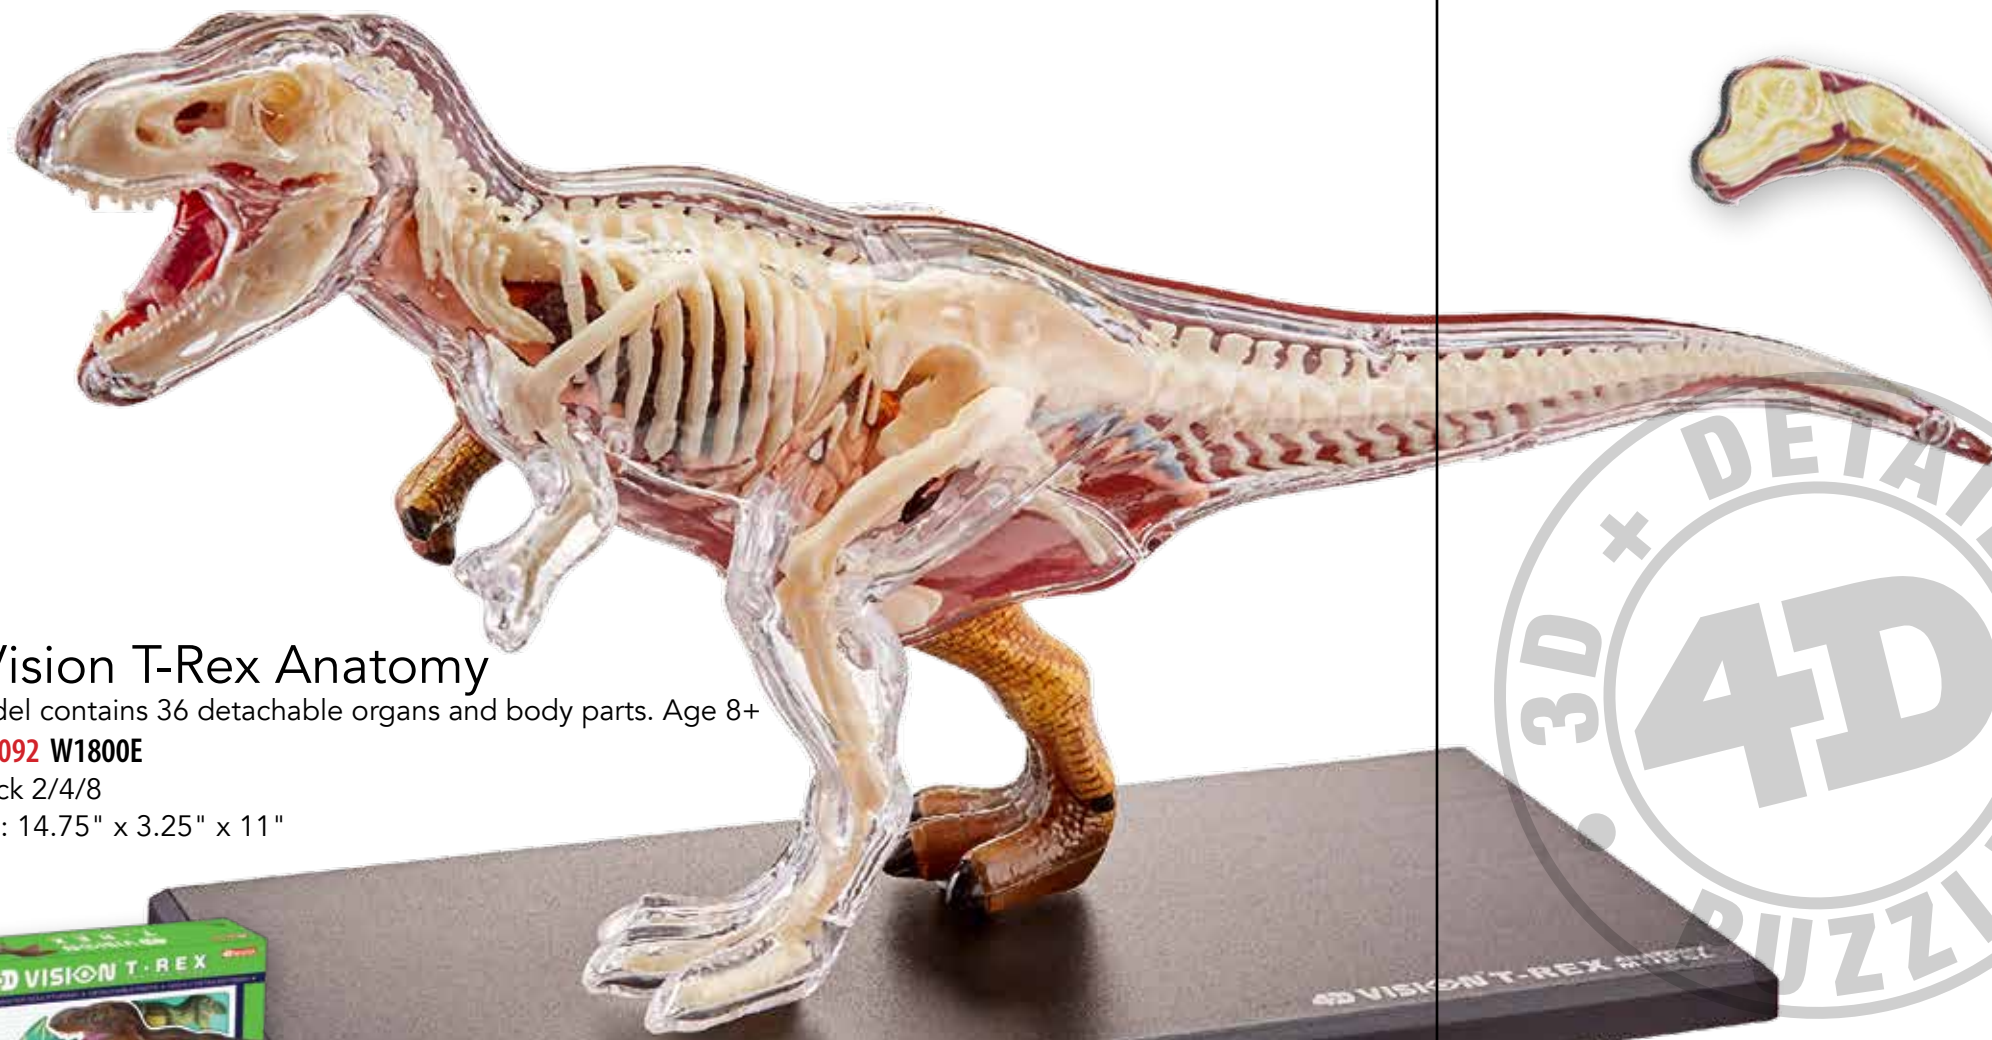

The model contains 36 detachable organs and body parts. Age 8+

Item # 26092 W1800E

Case Pack 2/4/8

Box Size: 14.75" x 3.25" x 11"

4D Vision Triceratops

The model contains 46 detachable organs and body parts. Age 8+

Item # 26093 W1800E

Case Pack 2/4/8 • Box Size:

14.75" x 3.25" x 11"

4D Vision Brachiosaurus Anatomy

The model contains 42 detachable pieces including organs, bones and body parts.

Age 8+

Item # 26094 W1800E