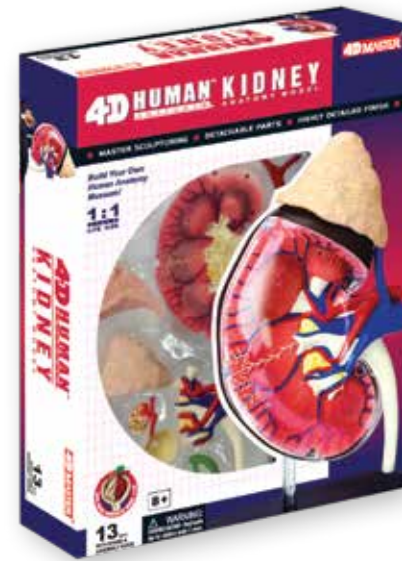

V20230107

Kidney

The model contains 13 detachable parts and display stand. Age 8+

Item # 26067 W1530E

Case Pack 2/20 • Box Size: 12" x 9" x 3"

Stomach & Other Organs

The model contains 12 detachable parts and display stand. Age 8+