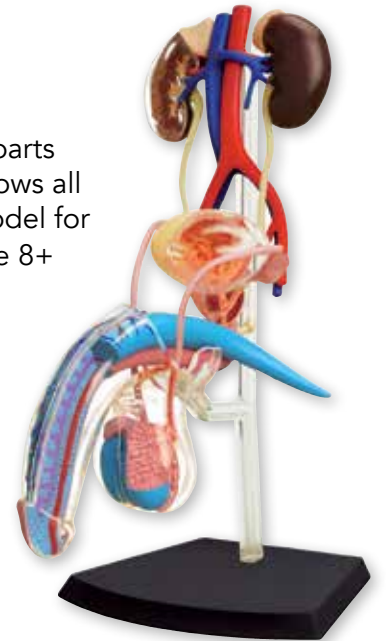

Male Reproductive System

The model contains 25 detachable parts and display stand. Cross section shows all structures in detail and is perfect model for education. Model stands 8" tall. Age 8+
Item # 26063 W1530E
Case Pack 2/20
Box Size: 9" x 2.25" x 11.5"

Transparent Pregnancy