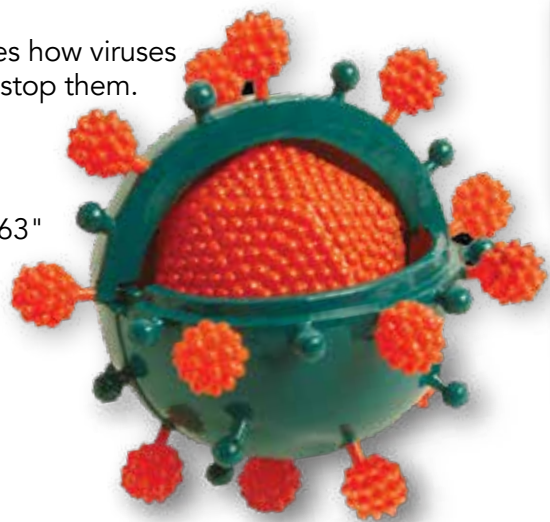

Virus

Cross sectional model teaches how viruses multiply and what it takes to stop them.

Age 7+

Item # 32371VI W875E

Case Pack 2/12/72

Box Size: 3.63" x 4.13" x 3.63"

Animal Cell

Hands-on, interactive 14-piece model teaches about cell membranes and mitochondria.