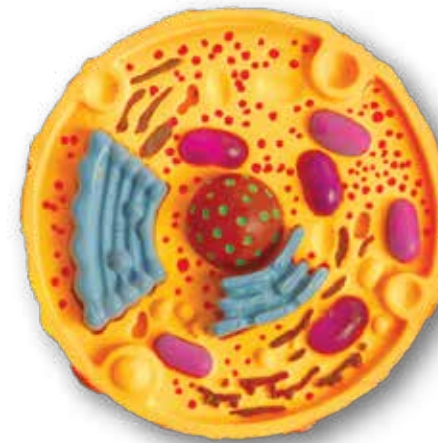

Plant Cell

This 6" model contains 26 detachable parts and display stand. Transparent outside for seeing internal structures and super detailed parts. Age 8+

Item # 26701 W1800E

Case Pack 2/4/8 • Box Size: 14.75" x 3.25" x 11"