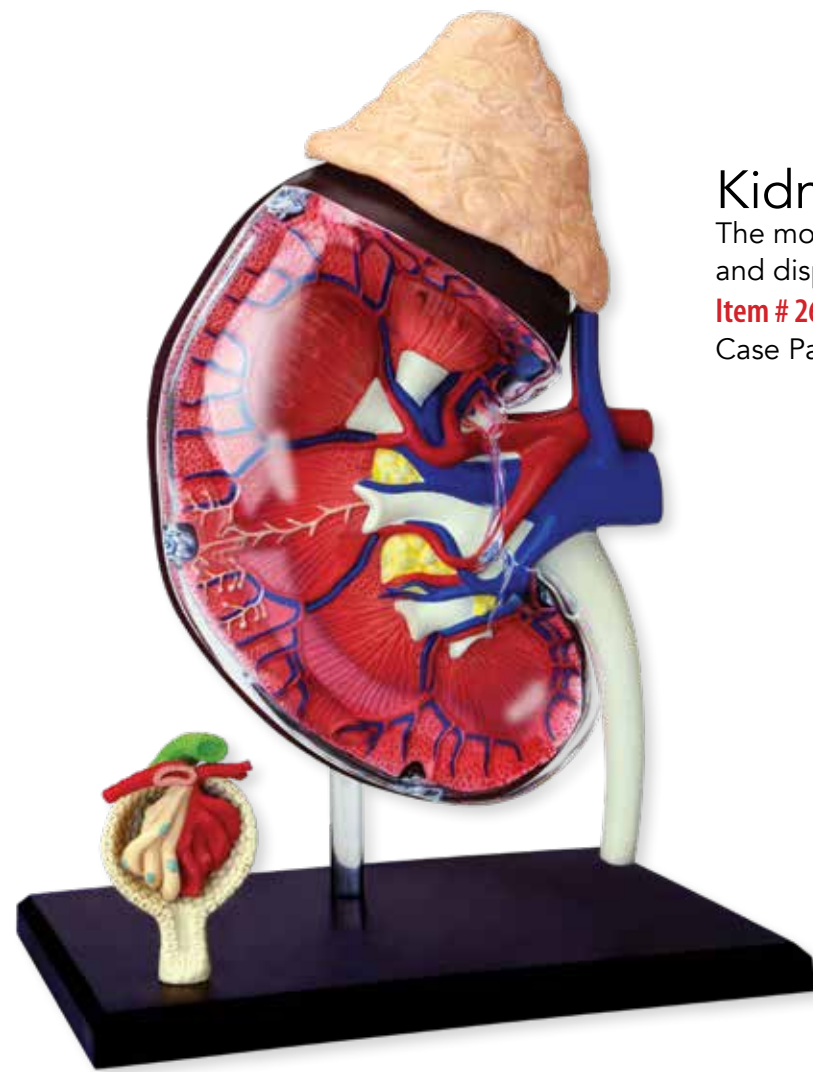

Transparent Pregnancy

The model contains 41 detachable parts and display stand. Age 8+
Item # 26069 W1800E
 Case Pack 2/20
 Box Size: 9" x 2.75" x 11.5"

Female Reproductive System

The model contains 19 detachable parts and display stand. Cross-section shows all structures in detail and is a perfect model for education. Age 8+
Item # 26062 W1530E
 Case Pack 2/20 • Box Size: 9" x 2.25" x 11.5"

V20230107

Kidney

The model contains 13 detachable parts and display stand. Age 8+

Item # 26067 W1530E

Case Pack 2/20 • Box Size: 12" x 9" x 3"

Stomach & Other Organs

The model contains 12 detachable parts and display stand. Age 8+