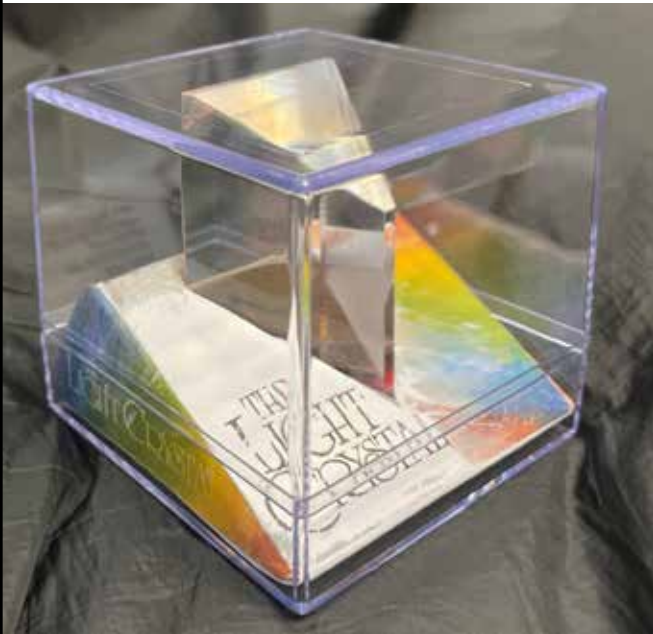

Light Crystal Prism 4.5"

Create a world of rainbows with this larger, 4.5" Light Crystal Prism. Includes prism, activities and removable black base. Age 8+

Item #00011 W785E

Case Pack 12/72 • Size: 3" x 3" x 5"