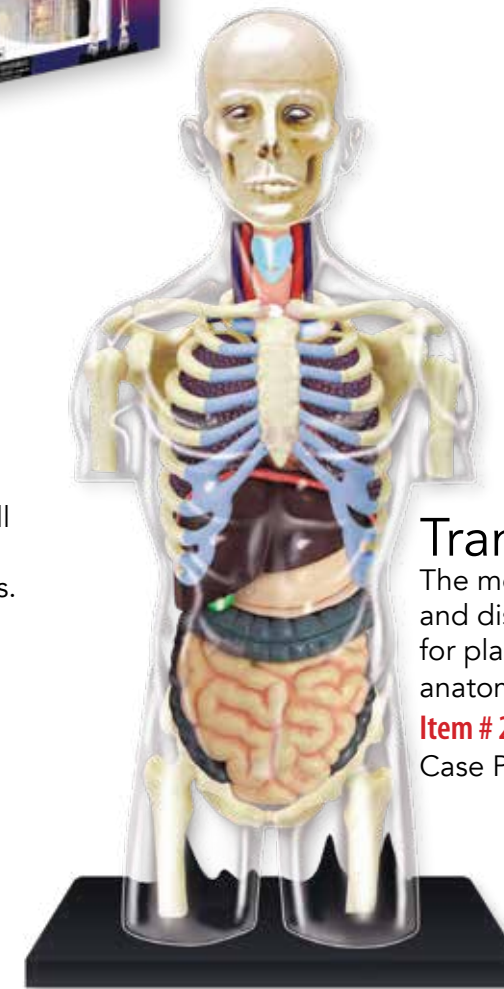

Transparent Torso

The model contains 37 detachable parts and display stand. Includes instructions for placing all organs into their anatomical positions. Age 8+

Item # 26068 W1530E

Case Pack 2/20 • Box Size: 9" x 12" x 3"