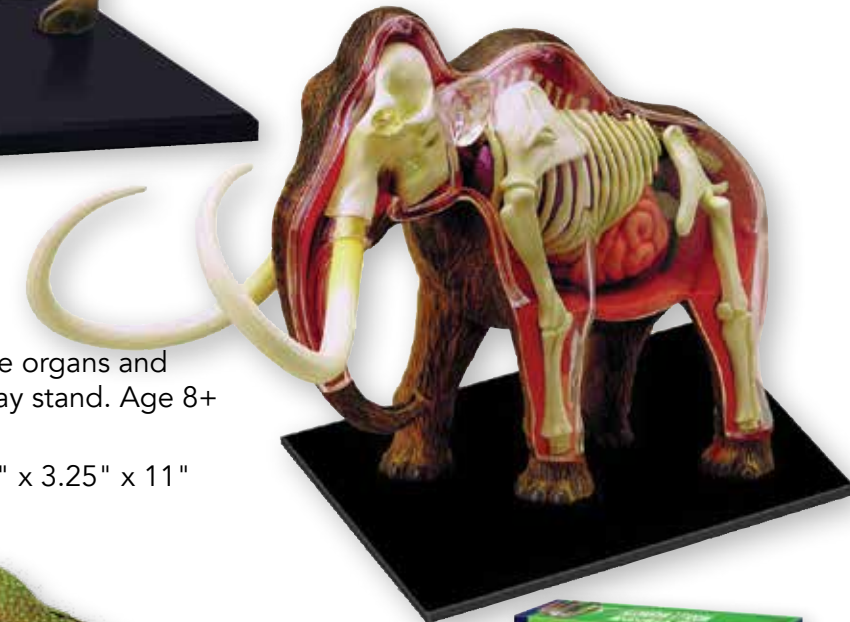

Cow

The model contains 29 detachable organs, bones, instructions and display stand. Age 8+

Item # 26100 W1800E

Case Pack 2/4/8

Box Size: 14.75" x 3.25" x 11"

Pig

The model containing 19 detachable organs, bones, and instructions. Age 8+

Item # 26102 W1800E

Case Pack 2/4/8

Box Size: 14.75" x 3.25" x 11"

Chicken

The model containing 32 detachable organs, bones and instructions. Age 8+

Item # 26003 W1800E

Case Pack 2/4/8 • Box Size: 14.75" x 3.25" x 11"

Dog

The model contains 29 detachable organs and body parts, instructions and display stand. Age 8+

Item # 26115 W1800E

Case Pack 2/4/8 • Box Size: 14.75" x 3.25" x 11"

Woolly Mammoth

The model contains 30 detachable organs and body parts, instructions and display stand. Age 8+