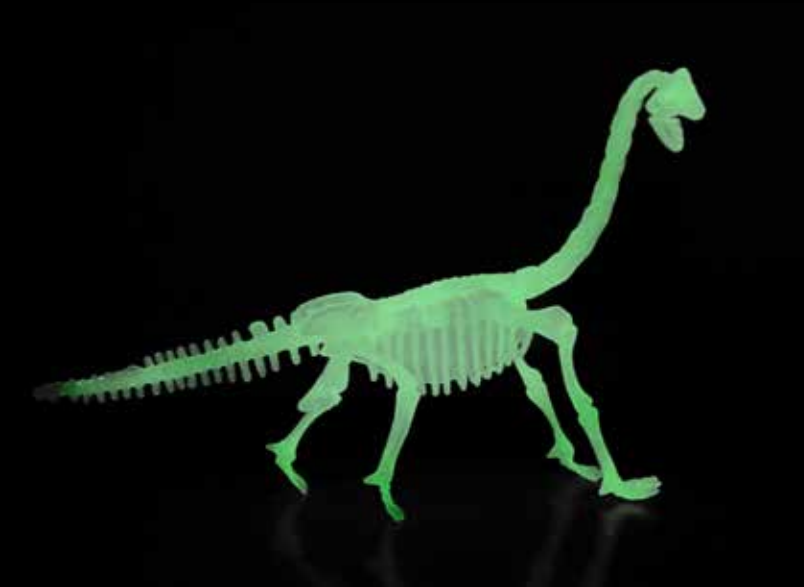

V20230107

V20230107

LEGENDARY CREATURES

GLOW in the DARK Dinosaur Skeleton

Counter Display Included, holds 10 units in an assortment of 5 different species. T-Rex, Stegosaurus, Mammoth, Triceratops and Brachiosaurus. Species marked on each unit. Models are up to 10" Long depending on species. Age 6+