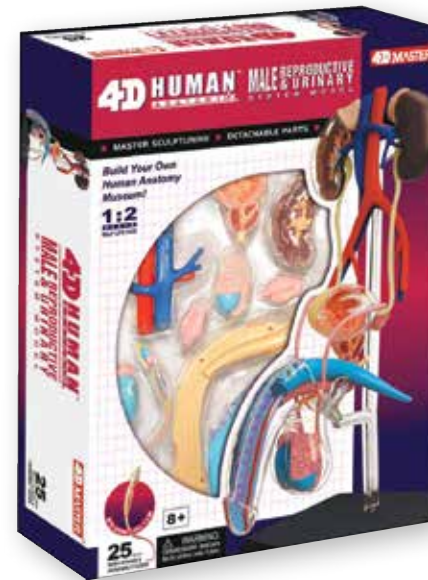

The model contains 25 detachable parts and display stand. Cross section shows all structures in detail and is perfect model for education. Model stands 8" tall. Age 8+
Item # 26063 W1530E
Case Pack 2/20
Box Size: 9" x 2.25" x 11.5"