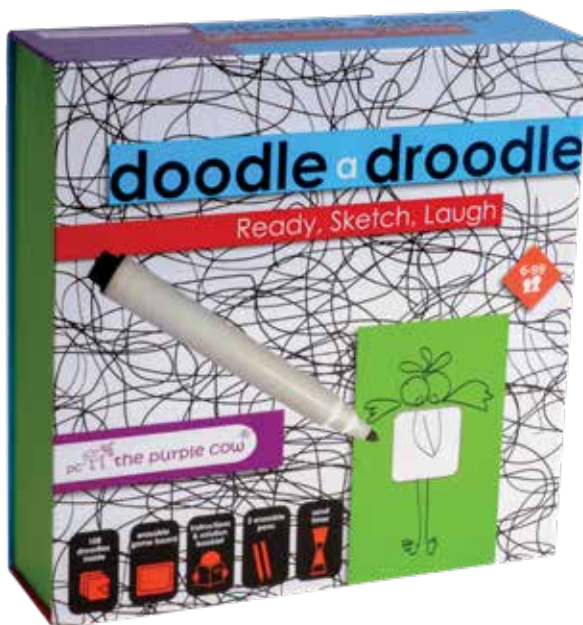

Oppenheim Toy Portfolio -
Gold Seal Award

Ages: 5+, Players 1-10,
Dimensions: H9.8' X L9.8' X W2.7' ,
H25 X L25 X W7cm
Barcode: 7290016026108 , Item#: 108