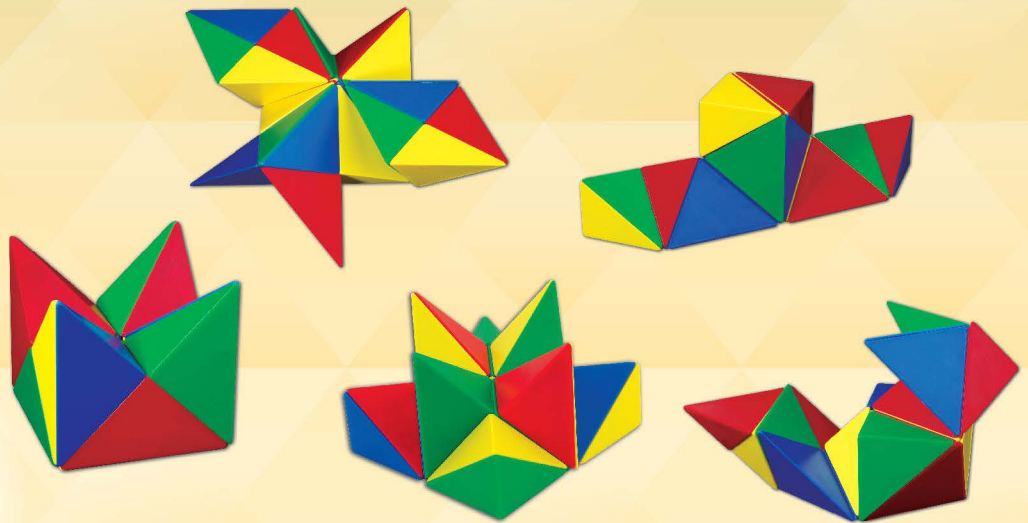

## TRI MAGS™ - 24 pcs

Ages 4+

- Item #: 415
- Size: 5 1/8" x 8 1/2" x 8 1/2"
- Master Case: 6

Price: \$11.00

**F**un for everyone, our TRI MAGS stimulate both imagination and creativity as well as promote basic logical thought. Each TRI MAGS cube is made up of 24 large, easy-to-handle, colorful pyramids. Held together by magnets, they fit together only when the magnets are properly aligned. Not immediately apparent (even to adults) your child will first have to understand how the blocks fit together in order to build with TRI MAGS. 20 challenges are included with suggested designs to get you started but the real fun begins when you start creating your own!