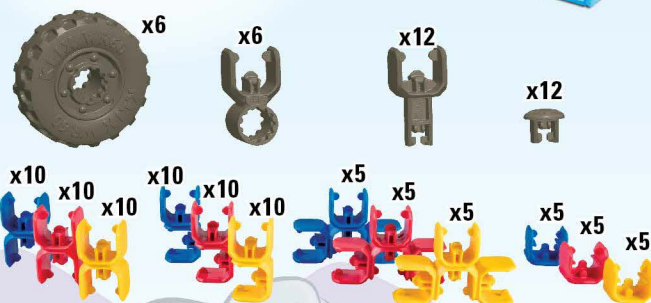

# LINK A BLOX®

The block that makes you think outside the box!

**L**INKABLOX construction system is a STEM supporting construction system for children young and old alike! Four basic pieces allow the builder to create buildings, animals, vehicles and more for hours of creative play. Each piece easily snaps together with the next piece for vertical, horizontal, 3-dimensional or 2-dimensional construction play. An activity guide is included with model suggestions or the young builder can create his or her own masterpiece! Building is a SNAP with LINKABLOX!

## LINKABLOX®

**Ages: 4+**

- Item #: 19200
- Size: 2 1/4" x 11 1/4" x 8 1/2"
- Master Case: 6

Price: \$12.50

## LINKABLOX DELUXE®

**Ages: 4+**

- Item #: 19201
- Size: 2 7/8" x 13 1/2" x 10"
- Master Case: 6

Price: \$25.00

**CUBE Measures 1 7/8" x 1 7/8" x 1 7/8"**

**W**elcome to MAG BUILDER, a new and exciting way to build! MAG BUILDER was designed with the younger child in mind. The pieces are colorful, oversized, and easy to hold. And, they magnetically snap together and come apart again and again! An instruction sheet showing over 20 models to build is included ... then the real fun begins!