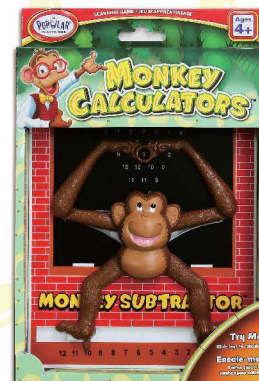

# MONKEY CALCULATORS™

THE FUN WAY TO LEARN SIMPLE ARITHMETIC!

Children will have fun learning simple arithmetic with these amazing monkey calculators. Choose the MONKEY ADDER for help with addition, the MONKEY SUBTRACTOR for help with subtraction, or the MONKEY MULTIPLIER for help with multiplying. Then slide the monkey's feet so his toes point to the numbers you want to add, subtract, or multiply and the correct answer will appear in the ring between the monkey's hands!

## MONKEY MULTIPLIER

Ages: 4+

- Item #: 50201
- Size: 2" x 11<sup>1</sup>/<sub>4</sub>" x 8<sup>1</sup>/<sub>2</sub>"
- Master Case: 6

Price: \$7.50

## MONKEY ADDER

Ages: 4+

- Item #: 50202
- Size: 2" x 11<sup>1</sup>/<sub>4</sub>" x 8<sup>1</sup>/<sub>2</sub>"
- Master Case: 6

Price: \$7.50

## MONKEY SUBTRACTOR

Ages: 4+

- Item #: 50203
- Size: 2" x 11<sup>1</sup>/<sub>4</sub>" x 8<sup>1</sup>/<sub>2</sub>"
- Master Case: 6

Price: \$7.50