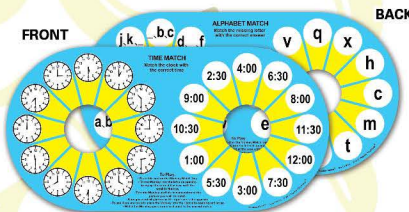

# MONKEY MATCH®

A Fun Way to Learn Simple Matching!

**N**o matching game can hold a child's interest like MONKEY MATCH! Select one of five two-sided match cards and place it in the tray. Place the magic monkey in the center on the left side of the card and point his banana to the object you want to try and match. Then select the image on the right side of the card that best matches your selection. To see if you are right, place the monkey in the center on the right side of the card and let go. He will mysteriously spin and point to the correct match. This little monkey's actions will even amaze adults and he does it all without batteries!

## MONKEY MATCH®

Ages 4+

- Item #: 50401
- Size: 2 1/8" x 14 7/8" x 8 3/8"
- Master Case: 6

Price: \$10.00

ADDITION MATCH and COUNTING MATCH

LETTERS MATCH A-M and N-Z

ANIMAL HOMES and OCCUPATIONS

TIME MATCH and ALPHABET MATCH