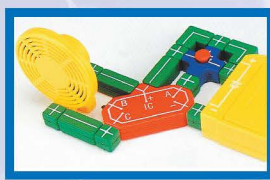

ELECTRICITY KIT™

1. **Ages 8+**
2. Item #: 580
   - Size: 2" x 13 3/8" x 11"
   - Master Case: 6

Price: $16.50