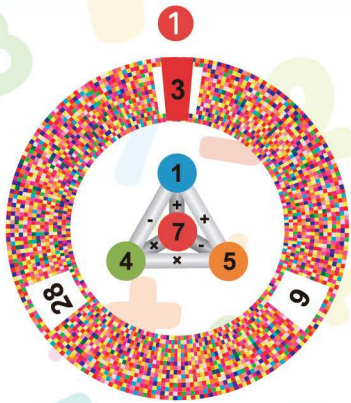

Math Cipher

These two new math products provide an enhanced approach to Flash Cards, taking mental math to a new level! Throughout the day we are constantly using basic, multi-function formulas without realizing it. MATH CIPHER introduces children to this step-by-step process in a unique, fun, and self-correcting way. Each set comes with 24 cards and 80 challenges that range from easy to hard.

1 Turn the wheel to cover one of the three numbers in the red filter.