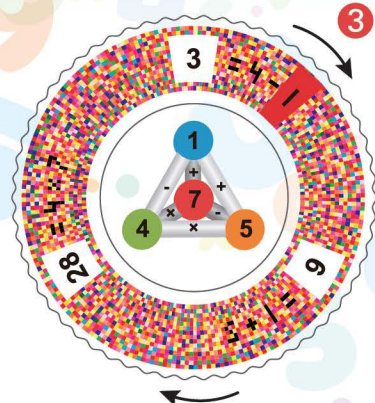

# Math Cipher

These two new math products provide an enhanced approach to Flash Cards, taking mental math to a new level! Throughout the day we are constantly using basic, multi-function formulas without realizing it. MATH CIPHER introduces children to this step-by-step process in a unique, fun, and self-correcting way. Each set comes with 24 cards and 80 challenges that range from easy to hard.

1 Turn the wheel to cover one of the three numbers in the red filter.

2 Make an equation using the numbers (in colored circles) and functions (+, -, x, ÷) to match the number you have covered in red.

$$4 - 1 = 3$$