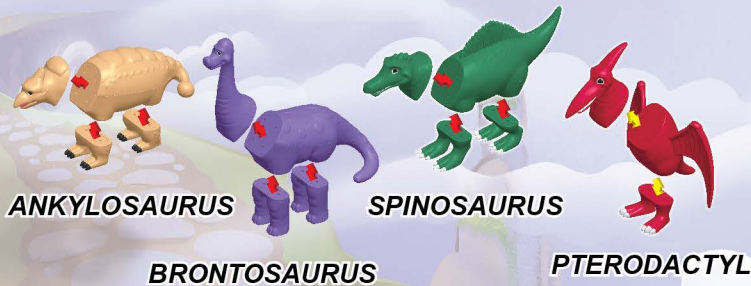

## MAGNETIC MIX OR MATCH ANIMALS - MYTHICAL KINGDOM<sup>®</sup>

Ages: 2+

- Item #: 62015
- Size: 4 1/8" x 12 7/8" x 10"
- Master Case: 6

Price: \$20.00