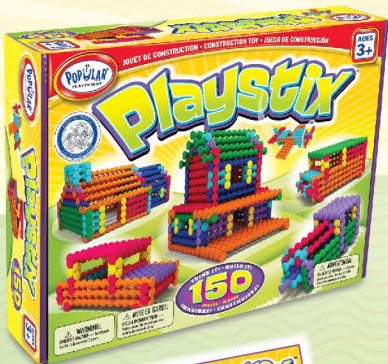

Playstix®

Are you ready for some building fun? This 150-piece set of PLAYSTIX allows you to build a wide variety of models right out of the box, without the need for any additional or specialized parts. Build by simply stacking one PLAYSTIX piece on top of another or by using the unique "Snap and Lock" feature, which locks everything in place so you can pick up and play with your models. Our Idea Booklet illustrates everything from a simple table and chairs to a two-story cabin and the color-coded PLAYSTIX make building a breeze!

TABLE AND CHAIRS