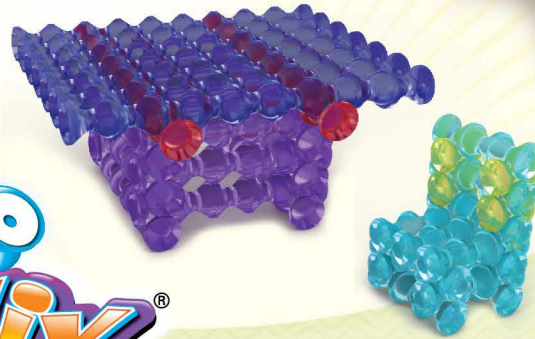

PLAYSTIX TRANSPARENT SET® - 105 pcs

- **Ages: 3+**
- Item #: 90015
- Size: 2 1/4" x 11 1/2" x 8 1/2"
- Master Case: 6

Price: $15.00