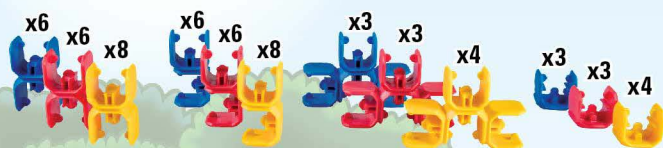

## LINKABLOX®

**Ages: 4+**

- Item #: 19200
- Size: 2 1/4" x 11 1/4" x 8 1/2"
- Master Case: 6

Price: \$12.50

## LINKABLOX DELUXE®

**Ages: 4+**

- Item #: 19201
- Size: 2 7/8" x 13 1/2" x 10"
- Master Case: 6

Price: \$25.00

**CUBE Measures 1 7/8" x 1 7/8" x 1 7/8"**

**W**elcome to MAG BUILDER, a new and exciting way to build! MAG BUILDER was designed with the younger child in mind. The pieces are colorful, oversized, and easy to hold. And, they magnetically snap together and come apart again and again! An instruction sheet showing over 20 models to build is included ... then the real fun begins!