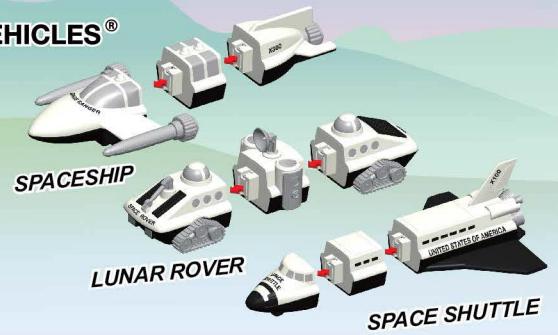

**MAGNETIC MIX OR MATCH VEHICLES®
SPACE**

Ages: 3+

- Item #: 60318
- Size: 3½" x 13½" x 10"
- Master Case: 6

Price: $17.50