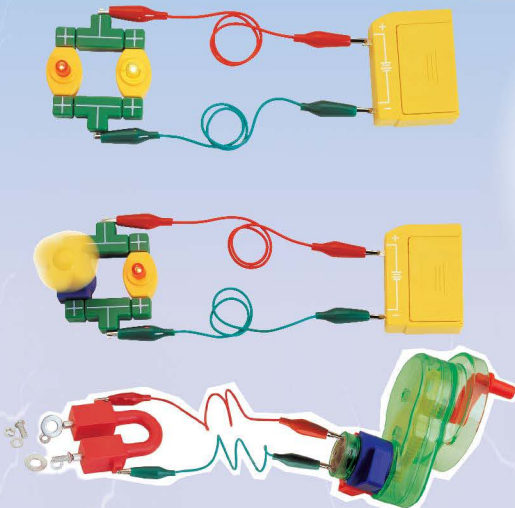

## MONKEY SUBTRACTOR

Ages: 4+

- Item #: 50203
- Size: 2" x 11<sup>1</sup>/<sub>4</sub>" x 8<sup>1</sup>/<sub>2</sub>"
- Master Case: 6

Price: \$7.50

## ELECTRICITY & MAGNETIC COMBINATION KIT™

- Ages 8+**
- Item #: 581
  - Size: 3 1/2" x 13 5/8" x 9 7/8"
  - Master Case: 6

Price: \$20.00

*Design Your Own Electric Circuits That Really Work!*

**T**ake a look at our ELECTRICITY AND MAGNETIC COMBINATION KIT and explore the relationship between electricity and magnets. Each Electricity and Magnetic Combination Kit includes a power source, connectors, a set of magnets, instruction booklet and electric current indicators such as light bulbs, speakers and fans. Assemble the hand powered generator by attaching the magnets to the hand crank and power your own electric circuit!