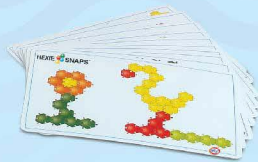

HEXIE-SNAPS®

Ages 2+

- Item #: 18001
- Size: 8²/₈" x 13³/₄" x 7¹/₂"
- Master Case: 4

Price: $25.00

MAGNETIC MATCH RINGS®