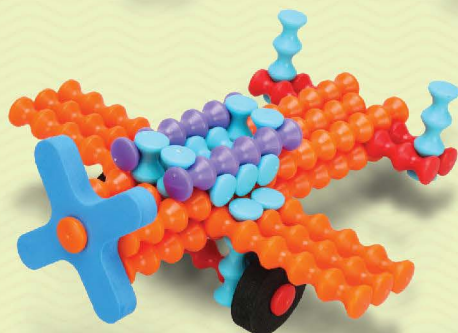

# Playstix®

SUPER SET - SUPER ENSEMBLE - SÚPER JUEGO

**Y**ou asked for it! Introducing PLAYSTIX SUPER SET - it includes enough pieces to build larger models and our new crazy creatures. You get 400 pieces, including wheels, propellers, FLEXIBLE PLAYSTIX, molded snap-on heads and feet, and an oversized IDEA BOOK. And to help you store and carry your PLAYSTIX SUPER SET, we've included a plastic storage box with a handy handle!

**CONTENTS:**

- 348 Rigid Playstix
- 16 Flexible Playstix
- 10 Small Wheels, 10 Large Wheels
- 6 Propellers
- 2 Snap on Heads
- 8 Snap on Feet
- Plastic Carrying Case
- Idea Booklet

**PLAYSTIX SUPER SET® - 400 pcs**

- Ages: 3+**
- Item #: 90004
  - Size: 7" x 11" x 6 3/4"
  - Master Case: 4

**Price: \$50.00**

**PLAYSTIX PLAY BASE**

- Ages: 3+**
- Item #: 90030
  - Size: 7 1/4" x 13 1/2" x 1/2"
  - Master Case: 30

**Price: \$5.00**