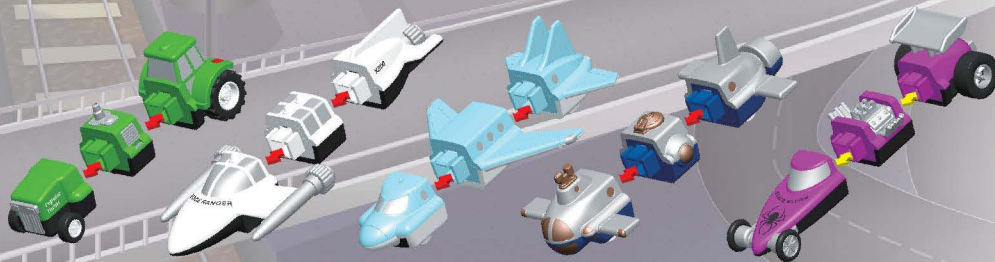

## MICRO MIX OR MATCH VEHICLES DELUXE 1®

Ages: 3+

- Item #: 60350
- Size: 1 3/4" x 10 2/3" x 10 2/3"
- Master Case: 6

Price: \$17.50

FIRE TRUCK HOT ROD PICKUP TRUCK SPACE SHUTTLE MESH STORAGE BAG

TRACTOR SPACESHIP PLANE SUBMARINE DRAGSTER

## MICRO MIX OR MATCH VEHICLES DELUXE 2®

Ages: 3+

- Item #: 60351
- Size: 1 3/4" x 10 2/3" x 10 2/3"
- Master Case: 6

Price: \$17.50

HELICOPTER STEAM ENGINE LOADER TOW TRUCK MESH STORAGE BAG

**MICRO MIX OR MATCH  
VEHICLES AIRCRAFT®**