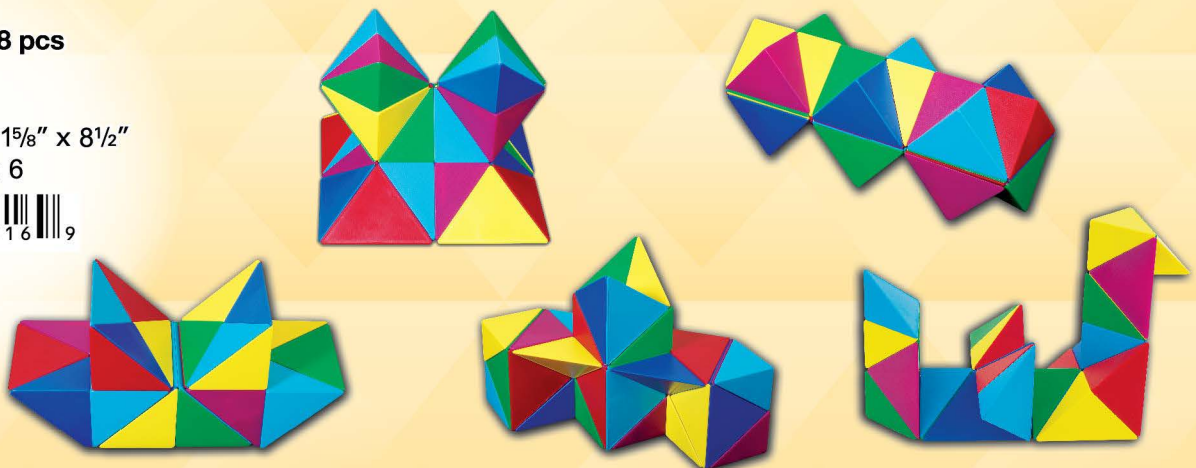

TRI MAGS™ - 48 pcs

Ages 4+

- Item #: 416
- Size: 5 1/8" x 11 5/8" x 8 1/2"
- Master Case: 6

Price: $20.00

Our 48-piece set includes two additional colors, purple and light blue. With 24 more pyramids and 10 new challenges, create even larger geometric shapes and patterns!