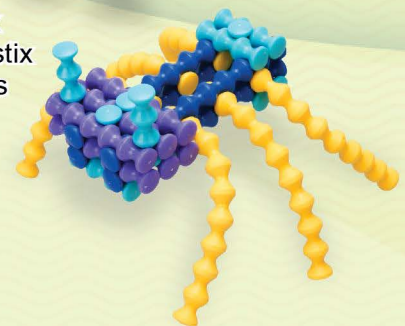

CONTENTS:

- 46 Rigid Playstix
- 12 Flexible Playstix
- 2 Snap on Heads
- 8 Snap on Feet
- Idea Booklet