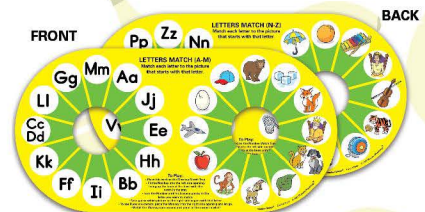

# MONKEY MATCH®

A Fun Way to Learn Simple Matching!

**N**o matching game can hold a child's interest like MONKEY MATCH! Select one of five two-sided match cards and place it in the tray. Place the magic monkey in the center on the left side of the card and point his banana to the object you want to try and match. Then select the image on the right side of the card that best matches your selection. To see if you are right, place the monkey in the center on the right side of the card and let go. He will mysteriously spin and point to the correct match. This little monkey's actions will even amaze adults and he does it all without batteries!

## MONKEY MATCH®

Ages 4+

- Item #: 50401
- Size: 2 1/8" x 14 7/8" x 8 3/8"
- Master Case: 6

Price: \$10.00

ADDITION MATCH and COUNTING MATCH

LETTERS MATCH A-M and N-Z

ANIMAL HOMES and OCCUPATIONS

TIME MATCH and ALPHABET MATCH