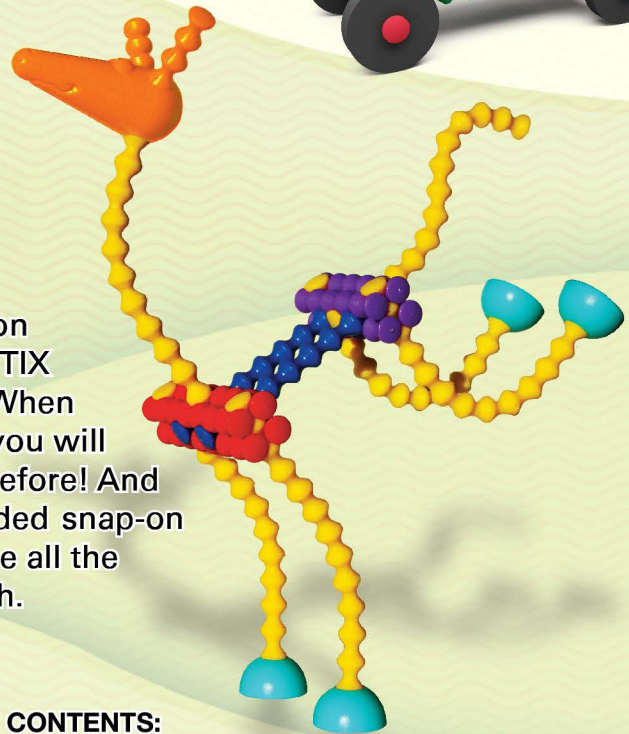

CONTENTS:

- 46 Rigid Playstix
- 12 Flexible Playstix
- 2 Snap on Heads
- 8 Snap on Feet
- Idea Booklet