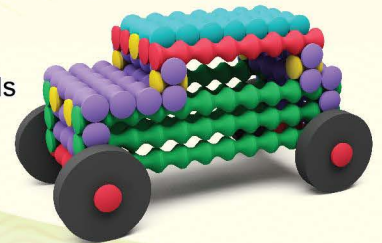

CONTENTS:

- 74 Playstix
- 2 Small Wheels, 4 Large Wheels
- Idea Booklet