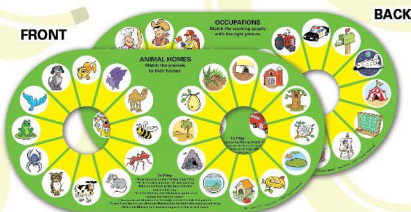

## MONKEY MATCH®

Ages 4+

- Item #: 50401
- Size: 2 1/8" x 14 7/8" x 8 3/8"
- Master Case: 6

Price: \$10.00

ADDITION MATCH and COUNTING MATCH

LETTERS MATCH A-M and N-Z

ANIMAL HOMES and OCCUPATIONS

TIME MATCH and ALPHABET MATCH