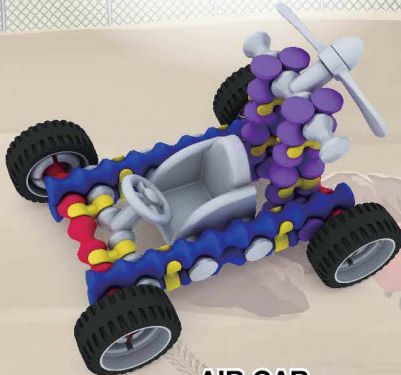

CONTENTS:

- 54 Clips
- 70 Playstix
- 8 Wheels, 1 Tool, 2 Tracks, 2 Seat, 1 Radar, 2 Bumpers, 1 Laser gun, 1 Engine, 1 Propeller, 1 Bucket, 1 Steering Wheel, 3 Small Wings and 2 Large Wings
- Idea booklet

AIR CAR