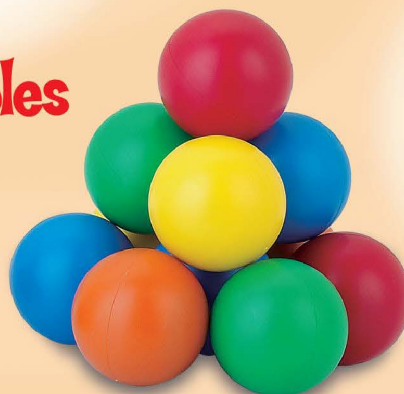

Magnetic Horseshoe

Our horseshoe magnets are designed to be the first magnets for younger children. Choose between our large 8" or smaller 5" horseshoe magnet and also choice of two colors!

LARGE HORSESHOE MAGNET

- Item #: 421
- Size: 7⁵/₈" x 7⁵/₈" x 3/4"
- Master Case: 24

Price: $4.00

SMALL HORSESHOE MAGNET

- Item #: 422
- Size: 4³/₄" x 4³/₄" x 3/4"
- Master Case: 24

Price: $2.00

Iron Filings Case

IRON FILINGS CASE

- Item #: 220
- Size: 3³/₄" x 2³/₄" x 1/2"
- Master Case: 200

Price: $1.00

Magnetic Board

BLANK MAGNETIC PLAYBOARD WITH STAND

- Item #: 700
- Size: 14¹/₂" x 13¹/₂" x 1"
- Master Case: 6

Price: $7.50

Floating Rings

Bulk packaged floating magnetic rings with magnetic stand.

4 FLOATING MAGNETIC RINGS WITH STAND

- Item #: 350
- Size: 1" x 4"
- Master Case: 72

Price: $1.75

Jumbo Magnetic Marbles

JUMBO MAGNETIC MARBLES

5 jumbo-sized magnetic marbles.

Assorted colors. 1³/₈" diameter.

- Item #: 160
- Size: 3³/₄" x 3³/₄" x 1³/₈"
- Master Case: 50

Price: $2.50