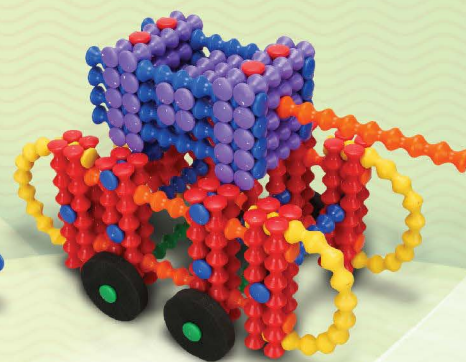

# Playstix®

SUPER SET - SUPER ENSEMBLE - SÚPER JUEGO

**Y**ou asked for it! Introducing PLAYSTIX SUPER SET - it includes enough pieces to build larger models and our new crazy creatures. You get 400 pieces, including wheels, propellers, FLEXIBLE PLAYSTIX, molded snap-on heads and feet, and an oversized IDEA BOOK. And to help you store and carry your PLAYSTIX SUPER SET, we've included a plastic storage box with a handy handle!

**CONTENTS:**

- 348 Rigid Playstix
- 16 Flexible Playstix
- 10 Small Wheels, 10 Large Wheels
- 6 Propellers
- 2 Snap on Heads
- 8 Snap on Feet
- Plastic Carrying Case
- Idea Booklet

**PLAYSTIX SUPER SET® - 400 pcs**

- Ages: 3+**
- Item #: 90004
  - Size: 7" x 11" x 6 3/4"
  - Master Case: 4

**Price: \$50.00**

**PLAYSTIX PLAY BASE**

- Ages: 3+**
- Item #: 90030
  - Size: 7 1/4" x 13 1/2" x 1/2"
  - Master Case: 30

**Price: \$5.00**