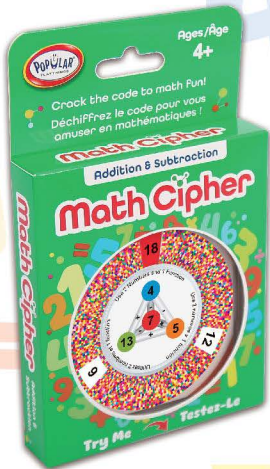

Math Cipher

These two new math products provide an enhanced approach to Flash Cards, taking mental math to a new level! Throughout the day we are constantly using basic, multi-function formulas without realizing it. MATH CIPHER introduces children to this step-by-step process in a unique, fun, and self-correcting way. Each set comes with 24 cards and 80 challenges that range from easy to hard.

1 Turn the wheel to cover one of the three numbers in the red filter.

2 Make an equation using the numbers (in colored circles) and functions (+, -, x, ÷) to match the number you have covered in red.

$$4 - 1 = 3$$

3 Turn the wheel clockwise to reveal the correct answer magically!

MATH CIPHER ADDITION/SUBTRACTION

Ages: 4+

- Item #: 441
- Size: 7/8" x 4" x 4 7/8"
- Master Case: 24
- Inner Case: 12

Price: $5.00

Addition & Subtraction

MATH CIPHER MULTIPLICATION/DIVISION

Ages: 7+

- Item #: 442
- Size: 7/8" x 4" x 4 7/8"
- Master Case: 24
- Inner Case: 12

Price: $5.00

Multiplication & Division