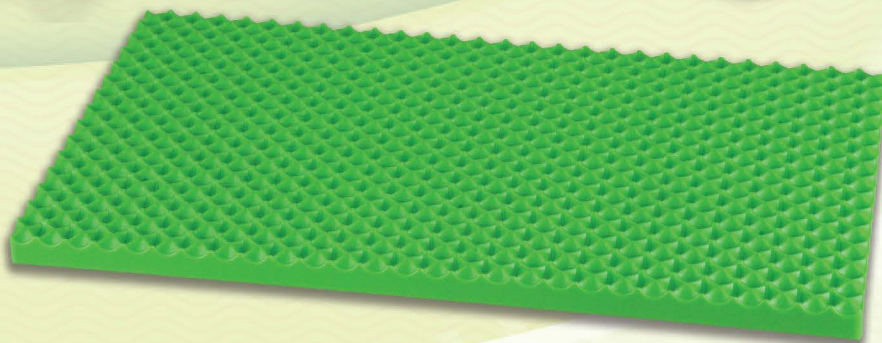

- Ages: 3+**
- Item #: 90004
  - Size: 7" x 11" x 6 3/4"
  - Master Case: 4

**Price: \$50.00**

**PLAYSTIX PLAY BASE**

- Ages: 3+**
- Item #: 90030
  - Size: 7 1/4" x 13 1/2" x 1/2"
  - Master Case: 30

**Price: \$5.00**