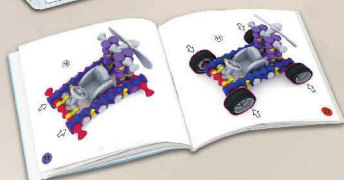

ClipStix®

Welcome to CLIPSTIX, a construction toy that allows you build the ordinary and inspires you to build the extraordinary! Build by simply stacking one piece crosswise on another or by using the special clips to make them stick together. So what are you waiting for? Just follow the step-by-step instructions in the Idea Book and you'll be building quicker and smarter with CLIPSTIX!

CLIPSTIX DELUXE®

Ages: 5+

- Item #: 90101
- Size: 2" x 15½" x 8½"
- Master Case: 6

Price: $20.00

CONTENTS:

- 54 Clips
- 70 Playstix
- 8 Wheels, 1 Tool, 2 Tracks, 2 Seat, 1 Radar, 2 Bumpers, 1 Laser gun, 1 Engine, 1 Propeller, 1 Bucket, 1 Steering Wheel, 3 Small Wings and 2 Large Wings
- Idea booklet

CLIPSTIX®

Ages: 5+

- Item #: 90100
- Size: 2¼" x 11⅜" x 8½"
- Master Case: 6

Price: $15.00

CONTENTS:

- 30 Clips
- 58 Playstix
- 6 Wheels, 1 Seat, 2 Bumpers, 1 Engine, 1 Propeller, 1 Steering Wheel,
- Idea booklet