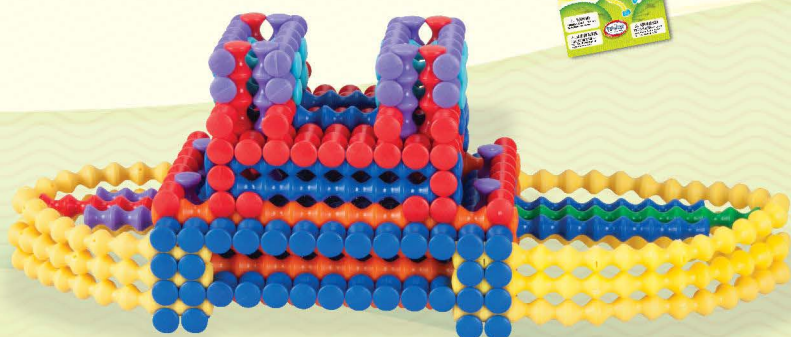

# Playstix®

SUPER SET - SUPER ENSEMBLE - SÚPER JUEGO

**Y**ou asked for it! Introducing PLAYSTIX SUPER SET - it includes enough pieces to build larger models and our new crazy creatures. You get 400 pieces, including wheels, propellers, FLEXIBLE PLAYSTIX, molded snap-on heads and feet, and an oversized IDEA BOOK. And to help you store and carry your PLAYSTIX SUPER SET, we've included a plastic storage box with a handy handle!

**CONTENTS:**

- 348 Rigid Playstix
- 16 Flexible Playstix
- 10 Small Wheels, 10 Large Wheels
- 6 Propellers
- 2 Snap on Heads
- 8 Snap on Feet
- Plastic Carrying Case
- Idea Booklet

**PLAYSTIX SUPER SET® - 400 pcs**

- Ages: 3+**
- Item #: 90004
  - Size: 7" x 11" x 6 3/4"
  - Master Case: 4

**Price: \$50.00**

**PLAYSTIX PLAY BASE**

- Ages: 3+**
- Item #: 90030
  - Size: 7 1/4" x 13 1/2" x 1/2"
  - Master Case: 30

**Price: \$5.00**