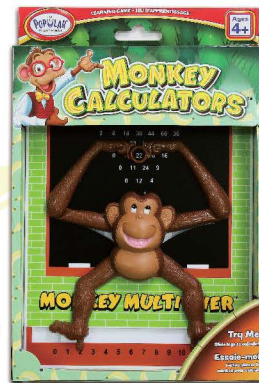

## MONKEY BINGO®

**Ages 4+**

- Item #: 50501
- Size: 3<sup>3</sup>/<sub>8</sub>" x 11<sup>1</sup>/<sub>2</sub>" x 8<sup>1</sup>/<sub>2</sub>"
- Master Case: 6

**Price: \$12.50**

### CONTENTS:

- Monkey Bingo Tile Dispenser
- 8 Two-Sided Bingo Cards
- 16 Colorful Animal Tiles
- 80 Transparent Monkey Chips

# MONKEY CALCULATORS™

THE FUN WAY TO LEARN SIMPLE ARITHMETIC!

Children will have fun learning simple arithmetic with these amazing monkey calculators. Choose the MONKEY ADDER for help with addition, the MONKEY SUBTRACTOR for help with subtraction, or the MONKEY MULTIPLIER for help with multiplying. Then slide the monkey's feet so his toes point to the numbers you want to add, subtract, or multiply and the correct answer will appear in the ring between the monkey's hands!

## MONKEY MULTIPLIER

Ages: 4+

- Item #: 50201
- Size: 2" x 11<sup>1</sup>/<sub>4</sub>" x 8<sup>1</sup>/<sub>2</sub>"
- Master Case: 6

Price: \$7.50