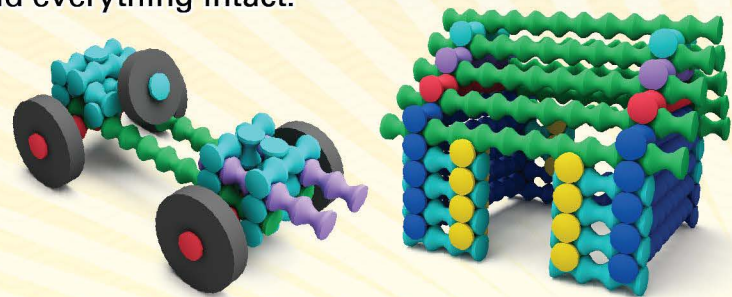

PLAYSTIX STARTER SET® - 80 pcs

Ages: 3+

- Item #: 90002
- Size: 1 3/4" x 8 1/2" x 8 1/2"
- Master: 6

Price: $12.50