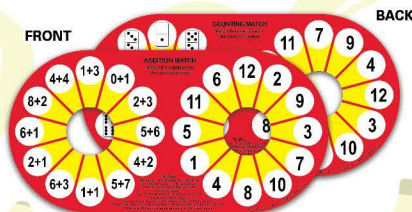

# MONKEY MATCH®

A Fun Way to Learn Simple Matching!

**N**o matching game can hold a child's interest like MONKEY MATCH! Select one of five two-sided match cards and place it in the tray. Place the magic monkey in the center on the left side of the card and point his banana to the object you want to try and match. Then select the image on the right side of the card that best matches your selection. To see if you are right, place the monkey in the center on the right side of the card and let go. He will mysteriously spin and point to the correct match. This little monkey's actions will even amaze adults and he does it all without batteries!

## MONKEY MATCH®

Ages 4+

- Item #: 50401
- Size: 2 1/8" x 14 7/8" x 8 3/8"
- Master Case: 6

Price: \$10.00

ADDITION MATCH and COUNTING MATCH

LETTERS MATCH A-M and N-Z

ANIMAL HOMES and OCCUPATIONS

TIME MATCH and ALPHABET MATCH