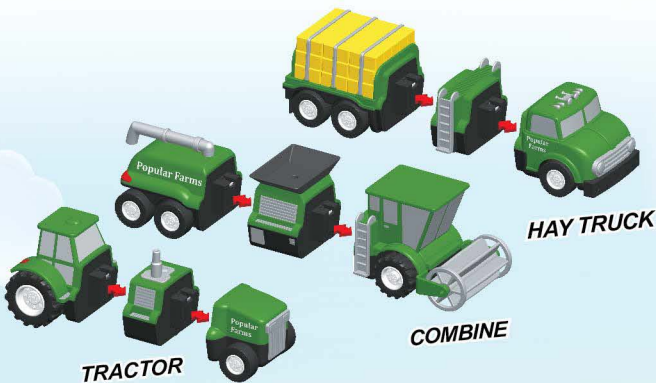

**MICRO MIX OR MATCH  
VEHICLES - CONSTRUCTION®**

**Ages: 3+**

- Item #: 60353
- Size: 2" x 10<sup>2</sup>/<sub>3</sub>" x 10<sup>2</sup>/<sub>3</sub>"
- Master Case: 6

**Price: \$17.50**

**BULLDOZER    CEMENT MIXER    EXCAVATOR    BUCKET TRUCK    STEAM ROLLER    FLATBED TRUCK    DUMP TRUCK**

# MAGNETIC *Mix or Match* VEHICLES

**E**ach MAGNETIC MIX OR MATCH VEHICLES set allows you to build three unique vehicles. Mix them up for over 100 different combinations or combine with other sets for even more possibilities. All the sets are compatible so the more sets you have, the more possible combinations you can assemble!

TRACTOR

COMBINE

HAY TRUCK