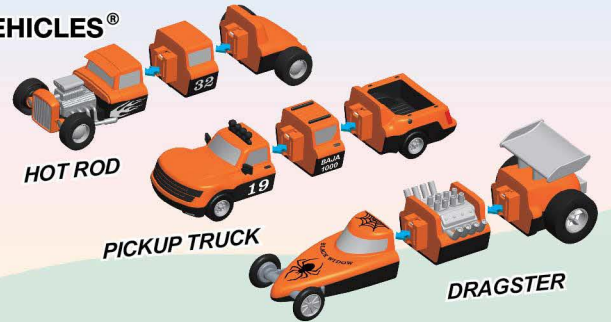

**Price: \$17.50**

**MAGNETIC MIX OR MATCH VEHICLES®  
RACE**

**Ages: 3+**

- Item #: 60319
- Size: 3" x 12⅞" x 9¼"
- Master Case: 6

**Price: \$17.50**

**MAGNETIC MIX OR MATCH VEHICLES®  
TRAINS**

**Ages: 3+**