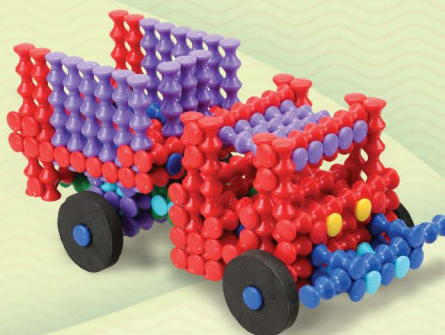

# Playstix®

SUPER SET - SUPER ENSEMBLE - SÚPER JUEGO

**Y**ou asked for it! Introducing PLAYSTIX SUPER SET - it includes enough pieces to build larger models and our new crazy creatures. You get 400 pieces, including wheels, propellers, FLEXIBLE PLAYSTIX, molded snap-on heads and feet, and an oversized IDEA BOOK. And to help you store and carry your PLAYSTIX SUPER SET, we've included a plastic storage box with a handy handle!

**CONTENTS:**

- 348 Rigid Playstix
- 16 Flexible Playstix
- 10 Small Wheels, 10 Large Wheels
- 6 Propellers
- 2 Snap on Heads
- 8 Snap on Feet
- Plastic Carrying Case
- Idea Booklet

**PLAYSTIX SUPER SET® - 400 pcs**

- Ages: 3+**
- Item #: 90004
  - Size: 7" x 11" x 6 3/4"
  - Master Case: 4

**Price: \$50.00**

**PLAYSTIX PLAY BASE**

- Ages: 3+**
- Item #: 90030
  - Size: 7 1/4" x 13 1/2" x 1/2"
  - Master Case: 30

**Price: \$5.00**