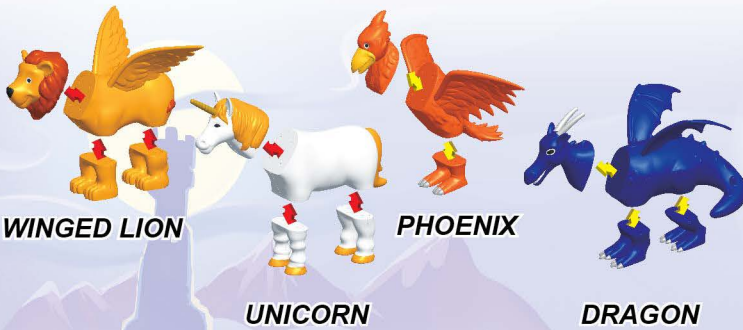

What do you get when you mix up four or more familiar animals? Answer ... a brand new species you won't find in any book at the library! Of course you can also assemble them as nature intended by matching colors or from visual memory. Either way you end up with four adorable creatures to amuse your family and friends. Choose from Jungle Animals, Farm Animals, Dinosaurs and Mythical Creatures!