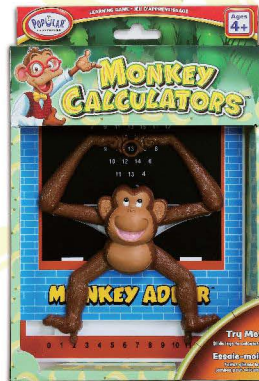

## MONKEY BINGO®

**Ages 4+**

- Item #: 50501
- Size: 3<sup>3</sup>/<sub>8</sub>" x 11<sup>1</sup>/<sub>2</sub>" x 8<sup>1</sup>/<sub>2</sub>"
- Master Case: 6

**Price: \$12.50**

# MONKEY CALCULATORS™

THE FUN WAY TO LEARN SIMPLE ARITHMETIC!

Children will have fun learning simple arithmetic with these amazing monkey calculators. Choose the MONKEY ADDER for help with addition, the MONKEY SUBTRACTOR for help with subtraction, or the MONKEY MULTIPLIER for help with multiplying. Then slide the monkey's feet so his toes point to the numbers you want to add, subtract, or multiply and the correct answer will appear in the ring between the monkey's hands!

## MONKEY MULTIPLIER

Ages: 4+

- Item #: 50201
- Size: 2" x 11<sup>1</sup>/<sub>4</sub>" x 8<sup>1</sup>/<sub>2</sub>"
- Master Case: 6

Price: \$7.50

## MONKEY ADDER

Ages: 4+

- Item #: 50202
- Size: 2" x 11<sup>1</sup>/<sub>4</sub>" x 8<sup>1</sup>/<sub>2</sub>"
- Master Case: 6

Price: \$7.50