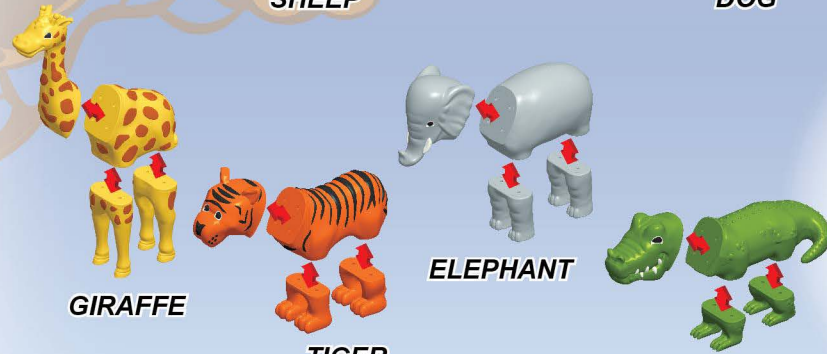

**MAGNETIC MIX OR MATCH ANIMALS - DINOSAURS®**

Ages: 2+

- Item #: 62010
- Size: 27<sup>7</sup>/<sub>8</sub>" x 12<sup>7</sup>/<sub>8</sub>" x 10"
- Master Case: 6

Price: \$20.00

COW

SHEEP

HORSE

DOG

GIRAFFE

TIGER

ELEPHANT

CROCODILE

**MAGNETIC MIX OR MATCH ANIMALS - FARM®**

Ages: 2+

- Item #: 62001
- Size: 27<sup>7</sup>/<sub>8</sub>" x 12<sup>7</sup>/<sub>8</sub>" x 10"
- Master Case: 6

Price: \$20.00