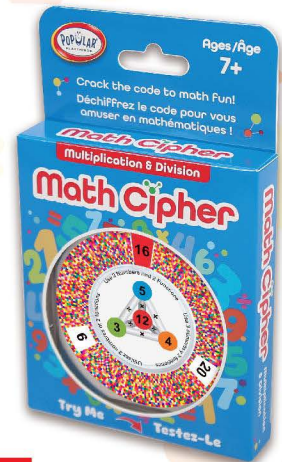

Addition & Subtraction