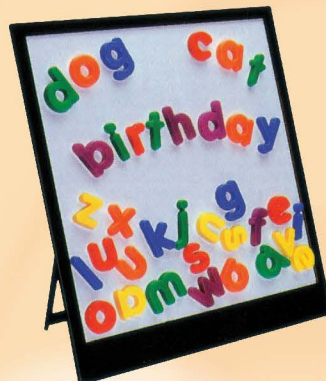

Magnetic Board