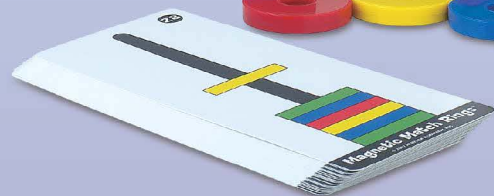

MAGNETIC MATCH RINGS®

Ages 3+

- Item #: 351
- Size: 1⁵/₈" x 9" x 6³/₈"
- Master: 12

Price: $7.50