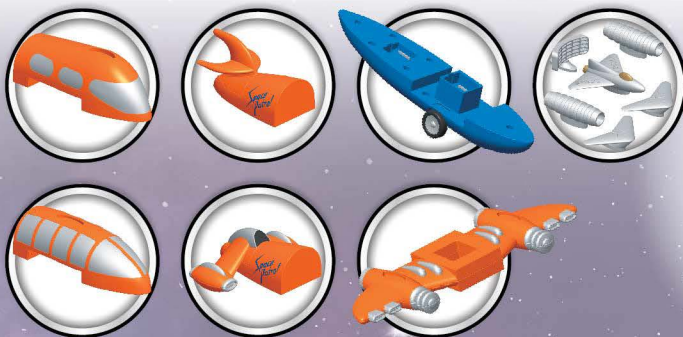

MAGNETIC BUILD-A-SPACESHIP

MAGNETIC BUILD-A-SPACESHIP and MAGNETIC BUILD-A-PLANE allow you to design the flying machine of your dreams. Our magnetic locking system allows you to put them together and take them apart again and again. MAGNETIC BUILD-A-SPACESHIP and MAGNETIC BUILD-A-PLANE are fully compatible with each other so mix them together to create even more different combinations!