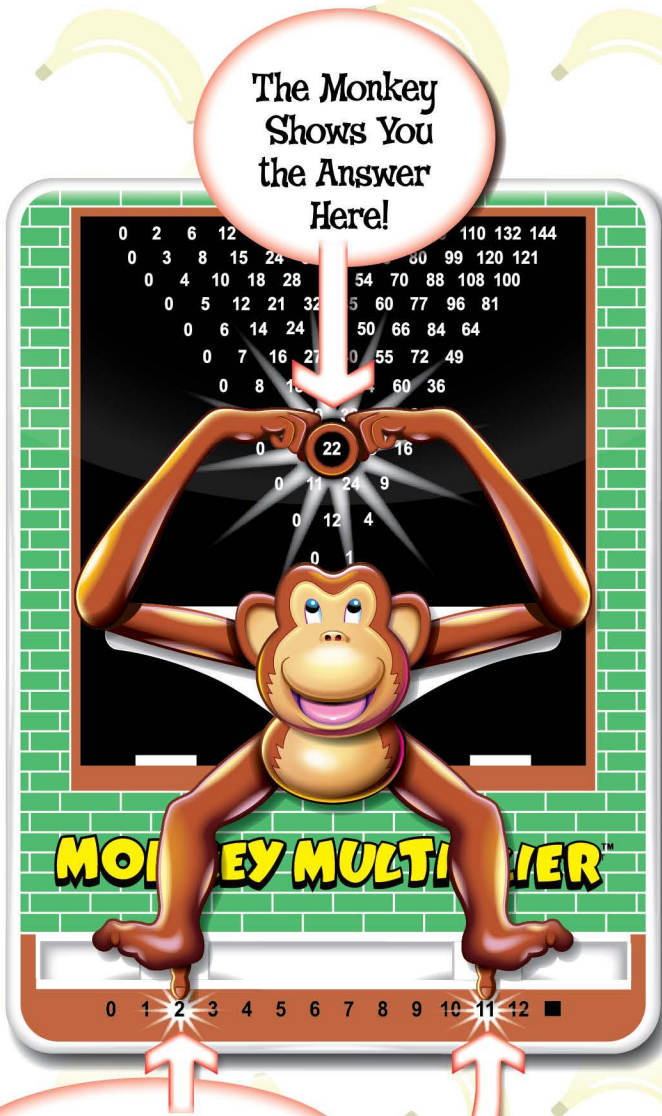

## MONKEY BINGO®

**Ages 4+**

- Item #: 50501
- Size: 3<sup>3</sup>/<sub>8</sub>" x 11<sup>1</sup>/<sub>2</sub>" x 8<sup>1</sup>/<sub>2</sub>"
- Master Case: 6

**Price: \$12.50**

### CONTENTS:

- Monkey Bingo Tile Dispenser
- 8 Two-Sided Bingo Cards
- 16 Colorful Animal Tiles
- 80 Transparent Monkey Chips

# MONKEY CALCULATORS™

THE FUN WAY TO LEARN SIMPLE ARITHMETIC!

Children will have fun learning simple arithmetic with these amazing monkey calculators. Choose the MONKEY ADDER for help with addition, the MONKEY SUBTRACTOR for help with subtraction, or the MONKEY MULTIPLIER for help with multiplying. Then slide the monkey's feet so his toes point to the numbers you want to add, subtract, or multiply and the correct answer will appear in the ring between the monkey's hands!

## MONKEY MULTIPLIER

Ages: 4+

- Item #: 50201
- Size: 2" x 11<sup>1</sup>/<sub>4</sub>" x 8<sup>1</sup>/<sub>2</sub>"
- Master Case: 6

Price: \$7.50