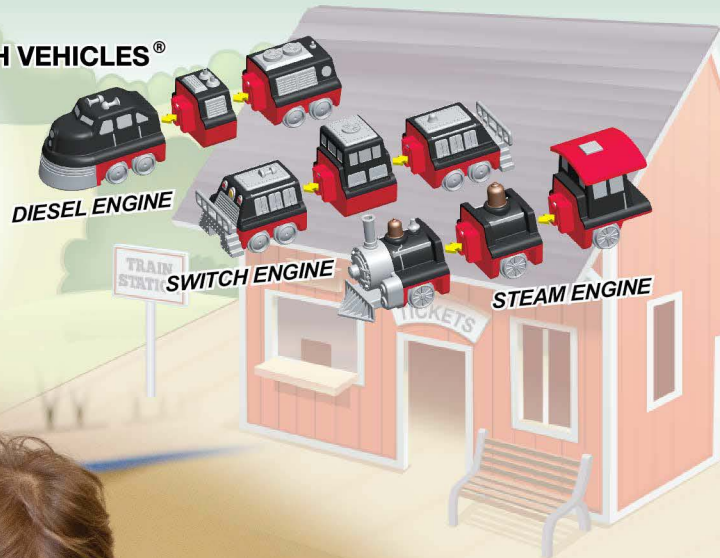

**MAGNETIC MIX OR MATCH VEHICLES®
TRAINS**

Ages: 3+

- Item #: 60320
- Size: 3" x 12⅞" x 9¼"
- Master Case: 6

Price: $17.50