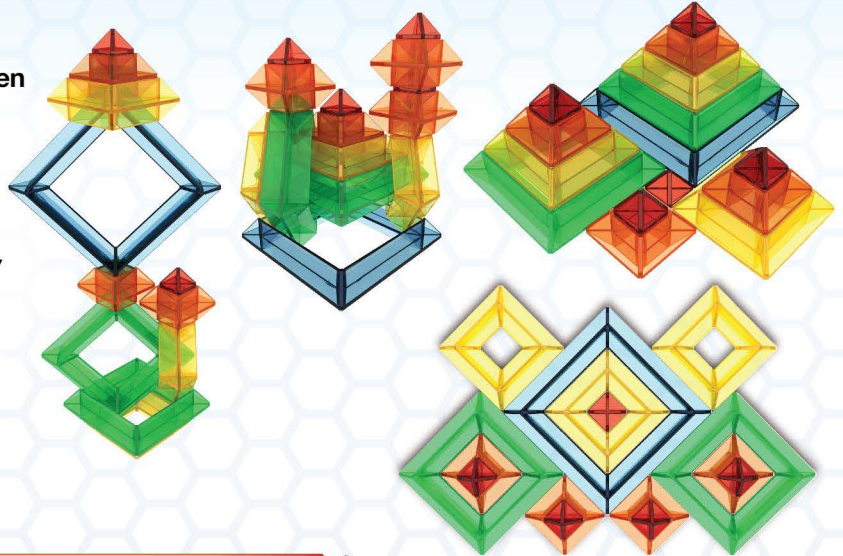

# MEGA ORBO™

**M**EGA ORBO is a super fun brain-teasing puzzle for kids ages 4 and up. Simply push the 31 colorful balls through the holes and into empty spots which share the same color until they snap in place. Then mix them up for a brand new challenge—again and again! Work against the clock to see how fast you can solve the puzzle. MEGA ORBO is not just fun—it's also a learning toy, helping kids learn about colors and matching while solving problems and being creative.

# SAKKARO®

**S**AKKARO is a geometry toy that will light up a child's creativity! The translucent colored pieces seem to magically blend together when you stack, nest and interlock them. Discover an endless variety of colorful shapes and patterns you can make on your own, or be inspired by our Idea Booklet which shows over 100 colorful patterns and shapes to make. SAKKARO is fun for the whole family!

**Object Design: Peer Clahsen**  
**CAD Design: Klaus Pfeffer**

**SAKKARO®**

**Ages 3+**

- Item #: 19010
- Size: 5½" x 5½" x 7⅓"
- Master Case: 6

**Price: \$12.50**

## HEXACUS®

**Stacking Fun For Everyone!**

**H**EXACUS is an exploration in creativity and fun for the entire family. Just sort by size and color, then stack, nest, and balance to create a wide variety of patterns and shapes. Each of the 12 pieces are large enough to be held easily by small hands. Follow the over 100 examples of easy-to-challenging patterns and shapes to build. HEXACUS was invented by world-renowned designer and artist Peer Clahsen.