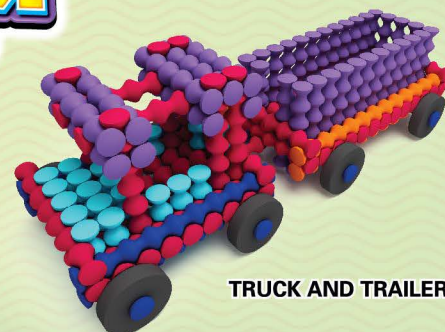

### PLAYSTIX DELUXE SET® - 211 pcs

Ages: 3+

- Item #: 90001
- Size: 2 1/2" x 15 1/2" x 8 1/2"
- Master Case: 6

Price: \$30.00

TRUCK AND TRAILER