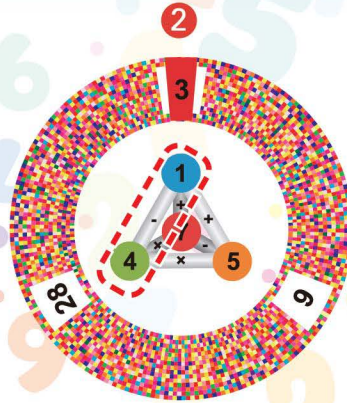

2 Make an equation using the numbers (in colored circles) and functions (+, -, x, ÷) to match the number you have covered in red.

$$4 - 1 = 3$$