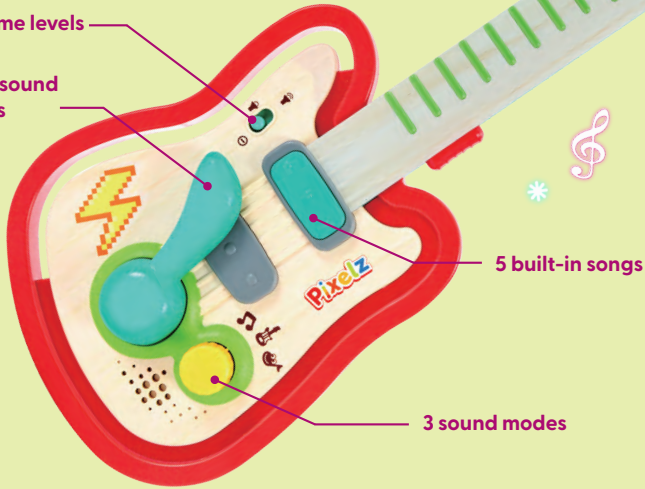

PACKAGE: 18" x 24" x 4"

PRODUCT: 14.4" x 14.4" x 3.3"

E0702

Bright Beats Pixel Drum

AGE: 2-6Y / PCS: 1 / MC: 6 / MIN: 6

PACKAGE: 20" x 24" x 10"

PRODUCT: 14.6" x 14.6" x 5.5"

Slide to enjoy your music

2 volume levels

3 cool sound effects

5 built-in songs

3 sound modes

2 play modes

5 classic children's songs

10 animal sound effects

10 funny sound effects