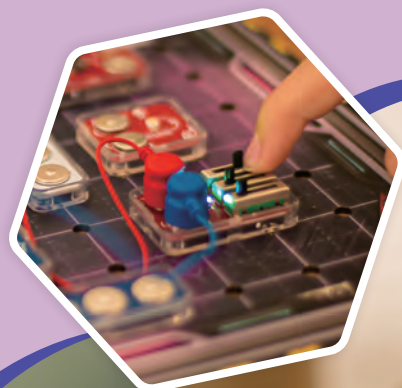

E5205

Buzz Trace

Race to save the city of Electra by navigating real circuits!

AGE: 8-99Y / PCS: 28 / MC: 6 / MIN: 2

PACKAGE: 11.8" x 8.3" x 2.2"

6 943478 058798

E5206

Reactor Rescue

Save the city of Electra by building real circuits!

AGE: 10-99Y / PCS: 307 / MC: 4 / MIN: 2

PACKAGE: 13" x 13" x 3.2"

6 943478 058804