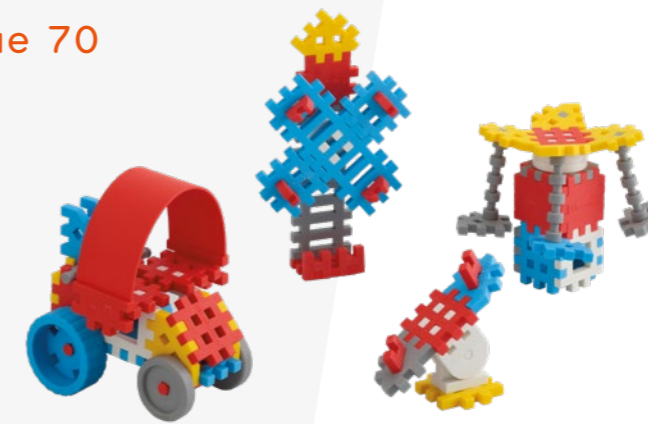

70
PCS

x: 3.5 in
y: 2.25 in
z: 6.25 in

Constructor pink 140
MIN140KG

3-103
YEARS

140
PCS

x: 7.25 in
y: 2.25 in
z: 6.25 in

Constructor blue 70
MIN70KB

3-103
YEARS