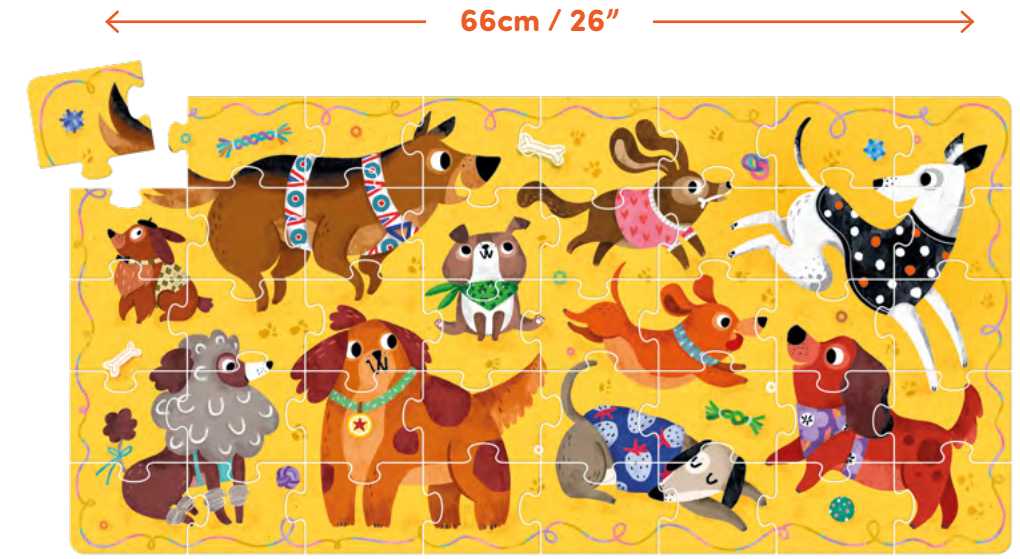

Each set contains: 40 pieces
Completed puzzle measures: 66x32 cm/ 26x12.6"
Box: 16.5x19x5 cm/ 6.5x7.75x2"

find out more:

a cute little gift
for dog lovers

NEW

I Love Dogs
Puzzle
for ages 3+

5 902983 492870 SKU: 49287
MOQ: 5/ CTN: 10 40

NEW

I Love Cats
Puzzle
for ages 3+

5 902983 492887 SKU: 49288
MOQ: 5/ CTN: 10 40