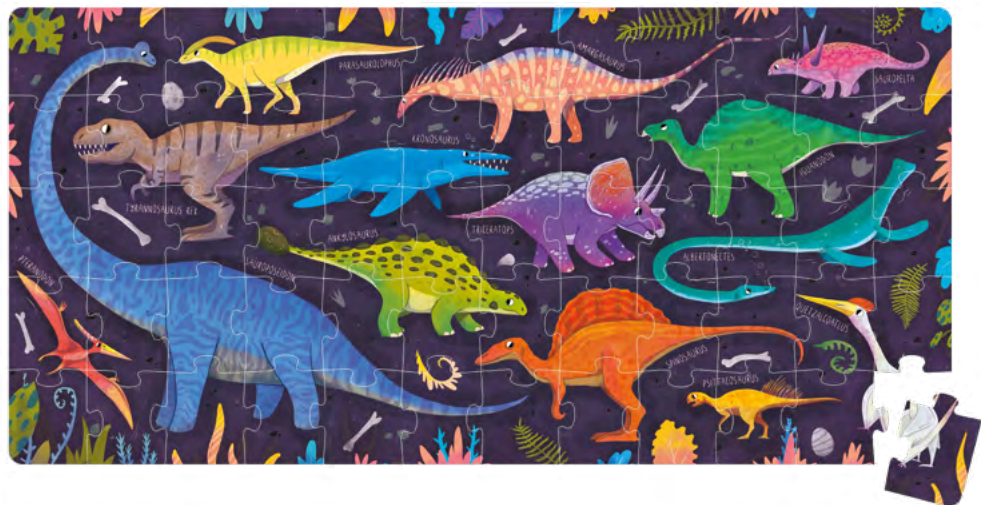

← 66cm / 26" →

**NEW**

**I Love Unicorns**  
Puzzle  
for ages 4+

SKU: 49264  
MOQ: 5/ CTN: 10

**60**

Each set contains: 40 pieces  
Completed puzzle measures: 66x32 cm/ 26x12.6"  
Box: 16.5x19x5 cm/ 6.5x7.75x2"

**NEW**

**I Love Dinosaurs**  
Puzzle  
for ages 4+

SKU: 49263  
MOQ: 5/ CTN: 10

**60**

perfect for preschoolers  
who like fairy tales  
and magical stories

Progressive Puzzles Farm Animals: 15 puzzles/ 30 pieces  
 Progressive Puzzles Tiny Creatures: 8 puzzles/ 32 pieces  
 Progressive Puzzles Construction Vehicles: 9 puzzles/ 33 pieces  
 Progressive Puzzles Forest Animals: 9 puzzles/ 33 pieces  
 Box: 16.5×19×5 cm/ 6.5×7.75×2"

find out more:

progressive puzzles that grow along with your child

step 1

step 2

step 3

Progressive Puzzles  
**Farm Animals**  
 for ages 18m+

Progressive Puzzles  
**Tiny Creatures**  
 for ages 2+

Progressive Puzzles  
**Construction Vehicles**  
 for ages 2+