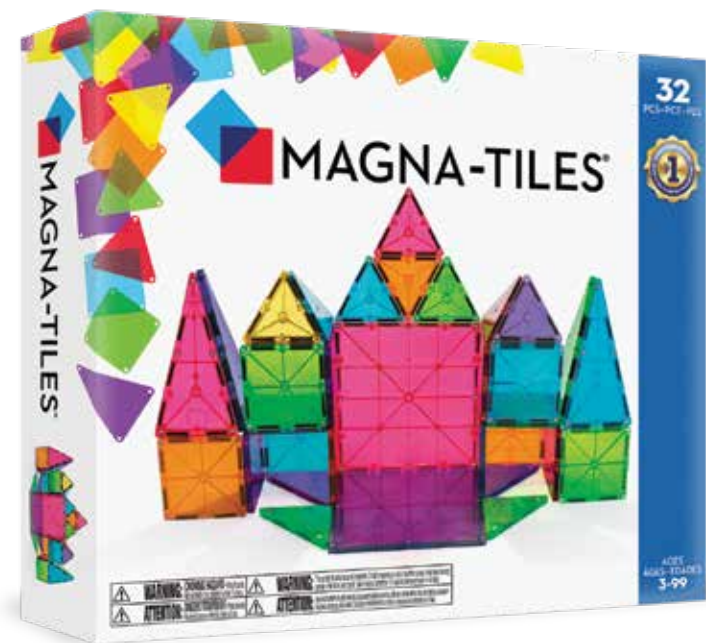

## microMAGS LEARN Letters

Item #254056LL

MSRP: \$39.99

Piece Count: 56

12" x 12" x 2.37"

Sets/Case: 3

Case Weight: 6.8 lbs

Classic 32

Item #02132

MSRP: \$49.99

Piece Count: 32

11.75" x 10" x 2"

Sets/Case: 6

Case Weight: 17 lbs

COMBO Classic + microMAGS 20

Item #244020CO

MSRP: \$19.99

Piece Count: 20

7.5" x 10" x 2.5"

Sets/Case: 4

Case Weight: 5.25 lbs

Classic 100

Item #04300

MSRP: \$119.99