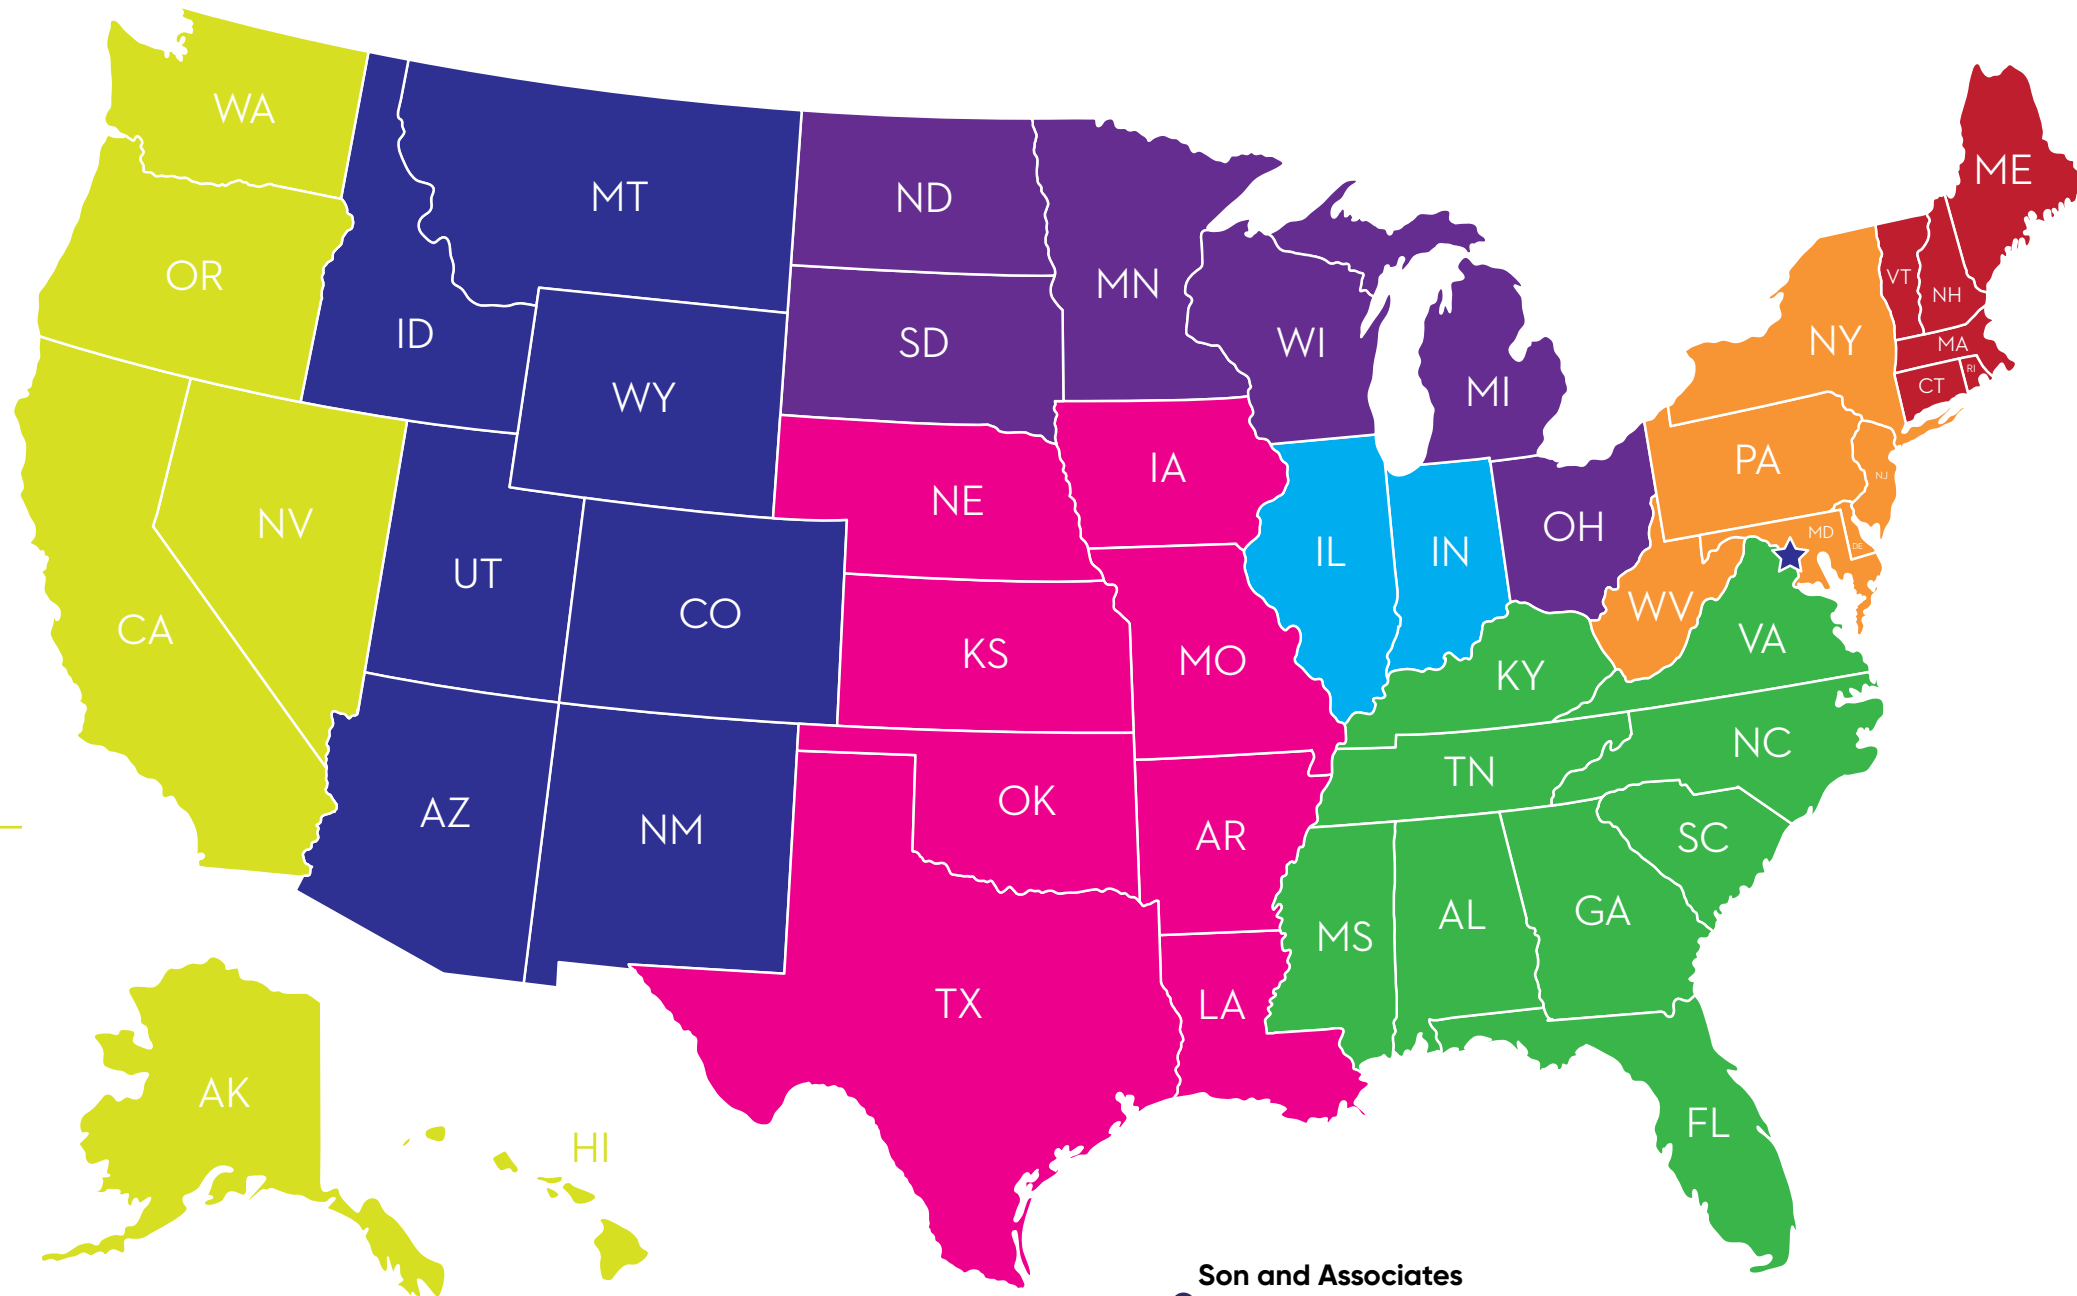

# Space

Item #242032SP

MSRP: \$49.99

Piece Count: 32

12" x 12" x 4.5"

Sets/Case: 2

Case Weight: 7.5 lbs

**Sunshine Sales**