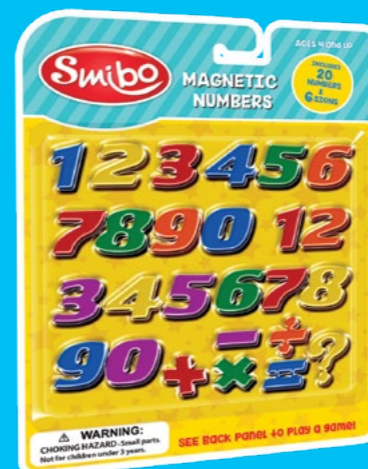

Assortment includes 2 styles. Magnetic Numbers includes 20 numbers & 6 symbols. Magnetic Letters includes 26 letters. Ages 4+

850011/DOM
Magnetic Numbers & Letters
W-7.5" X H-8.75" X D-0.28"
Master Case: 24

3 Assorted Designs: Alphabet, Animals, and Numbers. Each pack includes 36 cards. Ages 3+

850012/DOM
Basics Flash Cards
W-3.25" X H-5.5" X D-0.5"
Master Case: 24