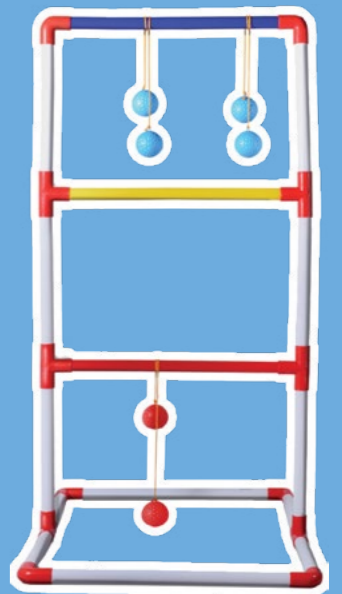

1000139/DOM
Ladder Golf Ball Target Toss Kit
W-15.75" X H-9.06" X D-2.95"
Master Case: 6