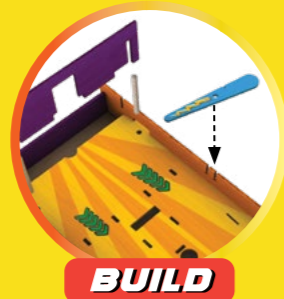

550047/DOM
Build and Play Foosball Table
 W-11" X H-9" X D-1.75"
 Master Case: 6

Build, Paint & Design your own Tabletop Foosball Table. Includes wood foosball table parts, 2 wooden balls, 10 wooden clothespins, 4 wooden dowels, sand paper, 1 sticker sheet, an instruction sheet, paintbrush and (6) 3ml paints. 1 metallic paint & 1 glow in the dark paint strip included. Assembled Pinball Machine measures 7.5" x 10.75" x 3.2". Ages 8+