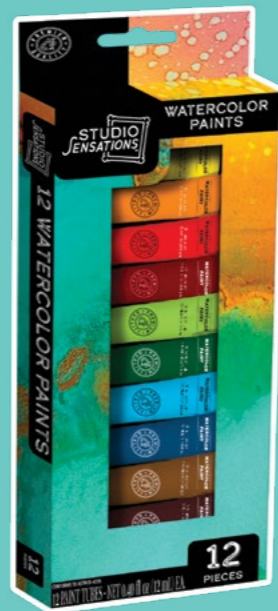

Includes 12 pieces of 12ml Acrylic Tubes in assorted colors.