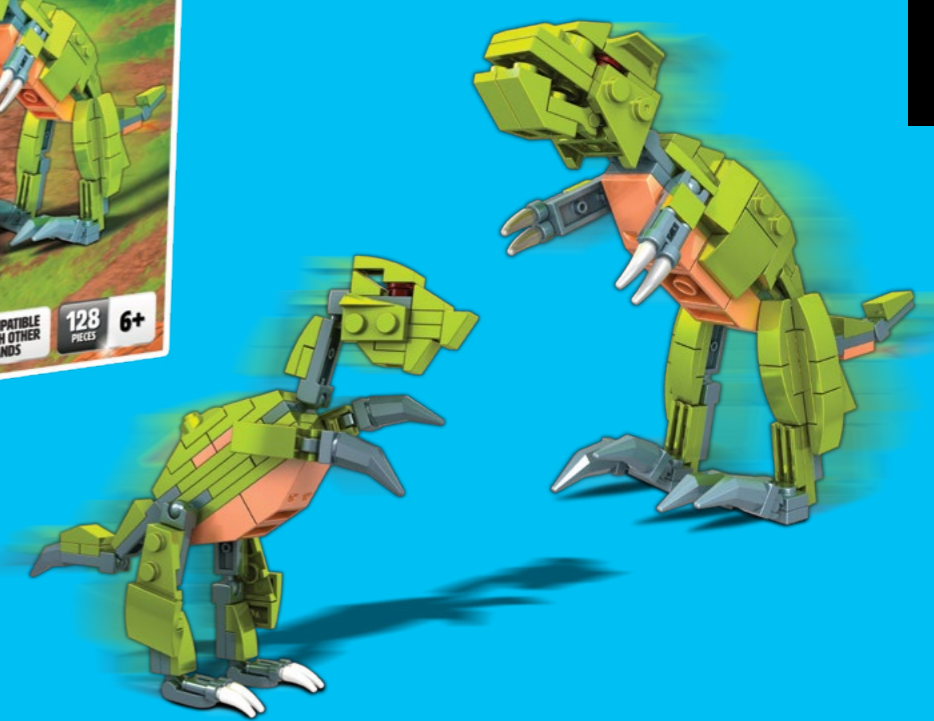

NEW

Experience triple the action with our 3 in 1 Fire Rescue Kit! This versatile toy allows children to transform it into three different designs. Compatible with other Leading Brands. Includes 126 pieces. Ages 6+

NEW

Unlock the skies with the 3 in 1 Air Patrol Blokko Kit, an action-packed building set that lets you construct three different sky police vehicles. Join the forces and embark on thrilling missions as you build, play and explore with this versatile and engaging kit. Compatible with other Leading Brands. Ages 6+

Compatible with other leading brands. Rebuilds into 3 Models. Great for ages 6+

Compatible with other leading brands. Rebuilds into 3 Models. Great for ages 6+