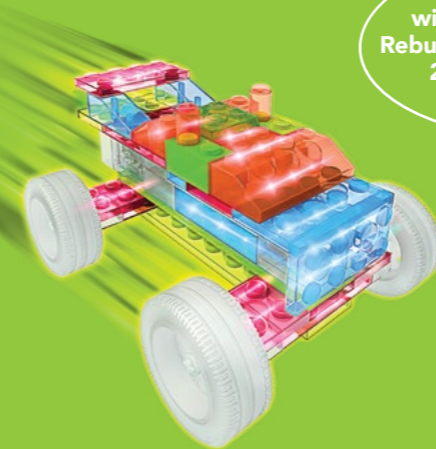

MORPHS INTO 3 MODELS!

150547/DOM
3 in 1 Light FX Airplanes
W-8.5" X H-5.5" X D-2.5"
Master Case: 6

Compatible with other Leading Brands. Rebuilds into 3 Models. Includes 1 LED Block. Ages 6+

150215/DOM
3 In 1 Light FX Helicopters
W-8.5" X H-5.5" X D-2.5"
Master Case: 6

Compatible with other leading brands. Rebuilds into 3 Models. Includes 2 LED Blocks. Great for ages 6+

Compatible with other leading brands. Rebuilds into 3 Models. Includes 2 LED Blocks. Great for ages 6+