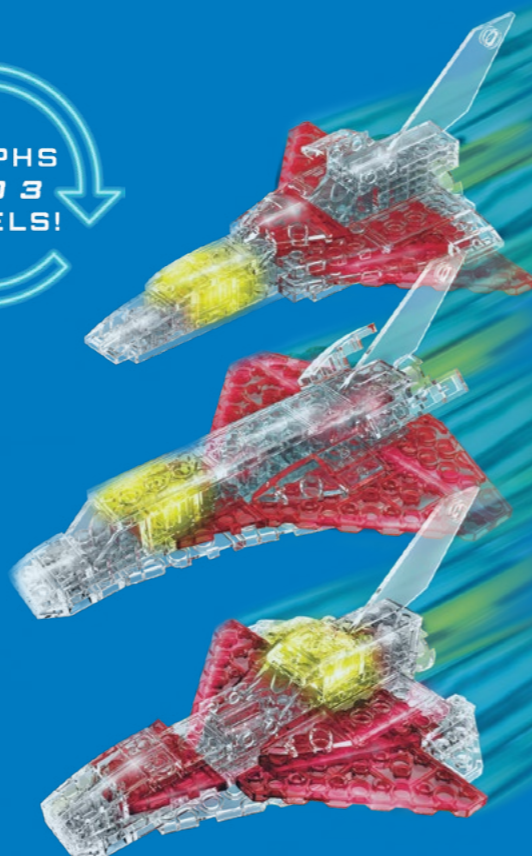

MORPHS INTO 3 MODELS!

150547/DOM
3 in 1 Light FX Airplanes
W-8.5" X H-5.5" X D-2.5"
Master Case: 6

Compatible with other Leading Brands. Rebuilds into 3 Models. Includes 1 LED Block. Ages 6+

150215/DOM
3 In 1 Light FX Helicopters
W-8.5" X H-5.5" X D-2.5"
Master Case: 6