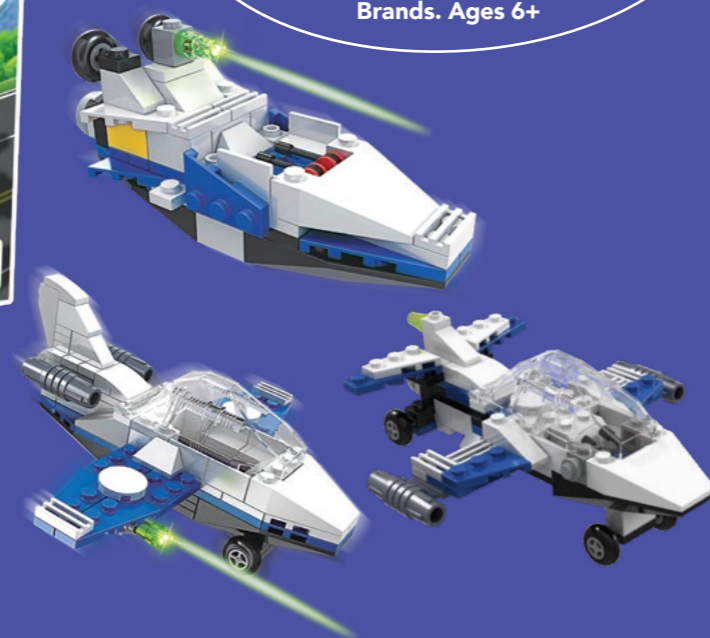

Unlock the skies with the 3 in 1 Air Patrol Blokko Kit, an action-packed building set that lets you construct three different sky police vehicles. Join the forces and embark on thrilling missions as you build, play and explore with this versatile and engaging kit. Compatible with other Leading Brands. Ages 6+