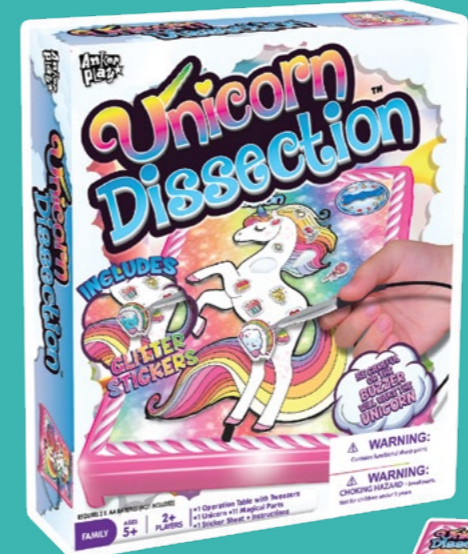

Test your hand-eye coordination and strategical skills with the Stacking Game, a fun and exciting challenge of building and balancing various pieces to create impressive structures. Whether played solo or with friends, this game offers endless entertainment and friendly competition, making it a must-have for game nights and family gatherings. Ages 6+

Based on the success of Dino Dissection, we created Unicorn Dissection. 11 "parts" including hearts, rainbows, and cupcakes. Great for ages 5+. (requires 2 AA batteries, not included)