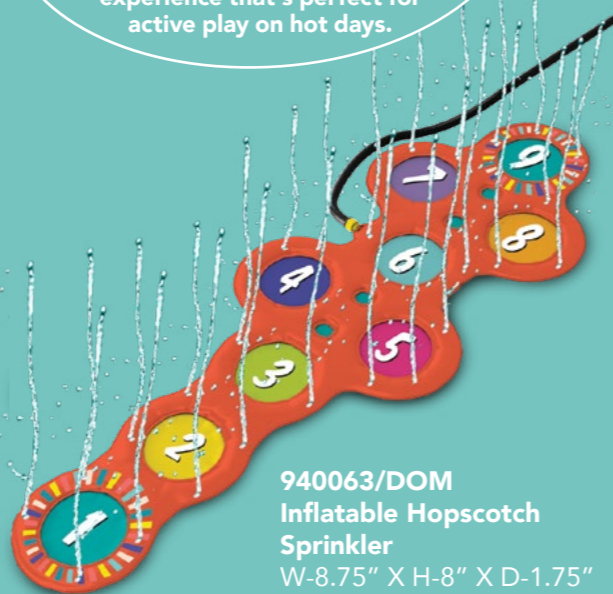

The Inflation Hopscotch Sprinkler combines classic outdoor fun with a refreshing twist, offering kids a unique way to stay cool during the summer. Just inflate and hook up your hose and soon you will be having a delightful and interactive experience that's perfect for active play on hot days.

940063/DOM
Inflation Hopscotch Sprinkler
W-8.75" X H-8" X D-1.75"
Master Case: 6