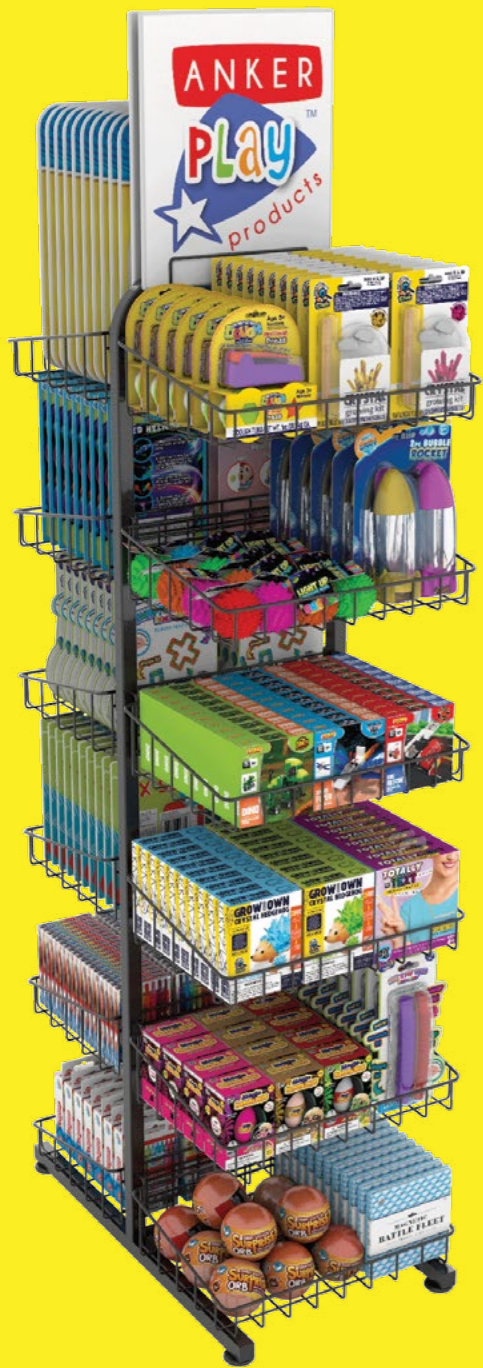

Anker Play Products Tower Display Program

FREE DISPLAY
with the purchase of
24 impulse items offered
by Anker Play Products

This Floor Display is the perfect way to present Anker Play's novelty and impulse products to customers.

Features 12 wire dividers and 6 basket liners, allowing the retailer to shift merchandise based on sales.

Baskets are 10" deep so they can accommodate most counter displays.

Easily transitions from a Novelty/Impulse display to a Summer Seasonal Merchandiser for Bubbles, Chalk, and Outdoor games.

Includes adjustable floor levelers and an Anker Play Products Header sign.

Overall Dimensions: 24.25" Deep x 63.5" H x 18.18" W.

Display rack is valued at $250

Pages 186 - 190 include the eligible display rack items.

Place an order for 24 of these SKU's and the Wire Rack on a separate order, and we will ship the rack at no cost.

The Fine Print:

Order of display and products must ship complete.

No backordered products.

Order must be written separately from other Anker Play Products orders.

Customer must purchase a minimum of 24 different Impulse Items from the APP Listing of Eligible Items.

This special cannot be combined with other specials. The only exception is Free Freight for qualifying orders.

APPDISP20/DOM