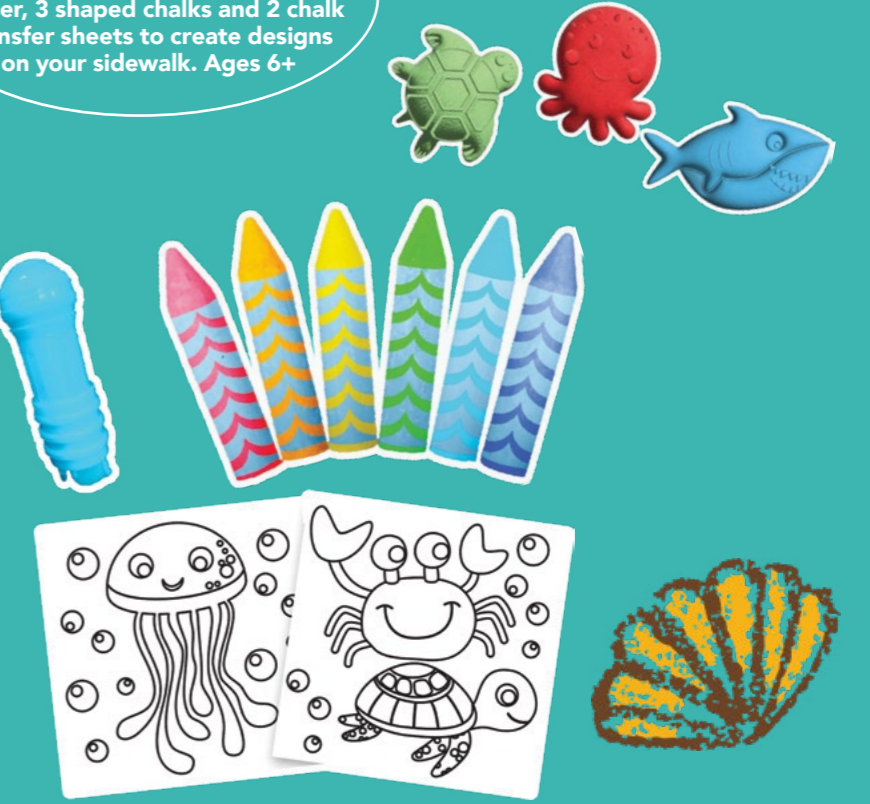

Dive into a Sea Adventure with this Chalk Set. Includes 6 chalks with holder, 3 shaped chalks and 2 chalk transfer sheets to create designs on your sidewalk. Ages 6+