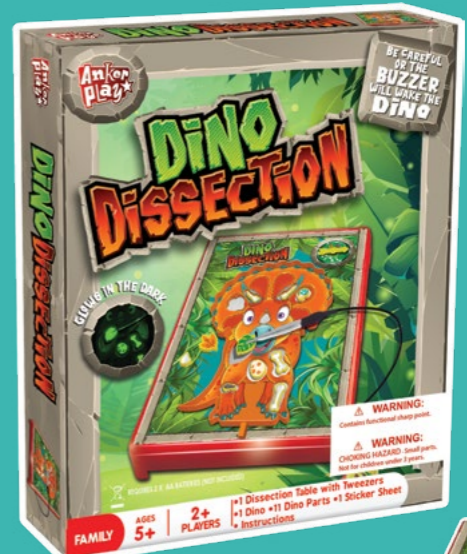

10 Games in 1!
Includes 40 Dice and a Storage Bag. 2-20 Players. Ages 8+

10 DICE GAMES with storage bag

Includes 4 Cards Games:
Go Fish, Memory, Slap Jack and Ol' Timmy (Old Maid).
1-6 Players. Ages 4+

Assortment includes Go Fish, Old Maid, Crazy 8s, and War. Ages 6+

Game Asst: Snakes & Ladders, Checkers, Chess. Classic family fun. Great for ages 4+

NEW

Test your hand-eye coordination and strategical skills with the Stacking Game, a fun and exciting challenge of building and balancing various pieces to create impressive structures. Whether played solo or with friends, this game offers endless entertainment and friendly competition, making it a must-have for game nights and family gatherings. Ages 6+

Based on the success of Dino Dissection, we created Unicorn Dissection. 11 "parts" including hearts, rainbows, and cupcakes. Great for ages 5+. (requires 2 AA batteries, not included)

Make Dino better or get the buzzer! Amazing value for an electronic game. 11 anatomical parts. Great for ages 5+ (requires 2 AA batteries, not included)