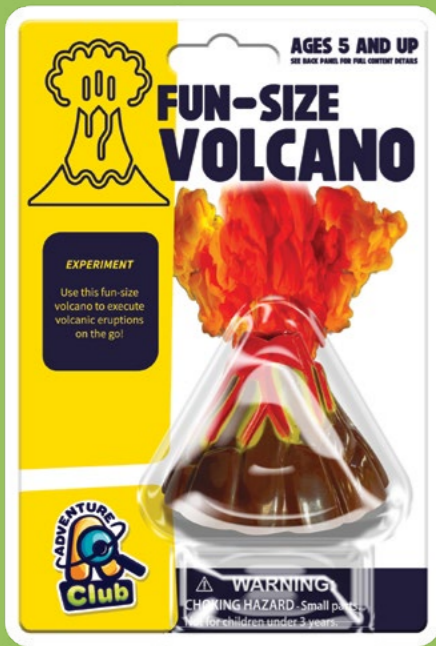

Erupt a mini volcano with this fun-size experiment! Ages 5+

650013/DOM
Fun Size Volcano
W-5" X H-7.5" X D-2.25"
Master Case: 24