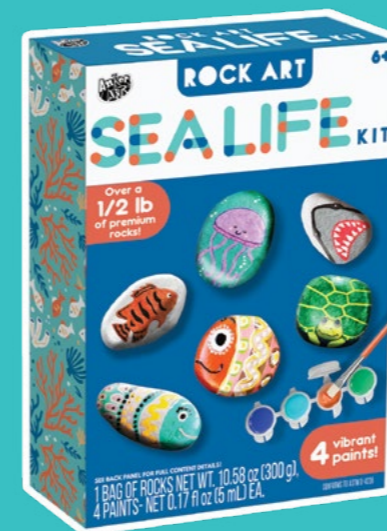

NEW

Give your plants some flair with this adorable animal themed Hanging Planter. Includes 3 plaster planters with (6) 3ml paints and paintbrush. Ages 8+

450694/DOM
Paint Your Own Cute Animals Planter Design Kit
W-5.85" X H-9.75" X D-3.85"
Master Case: 6

Add a pop of color to any room with this adorable Ceramic Hanging Planter kit! The kit includes 3 ceramic planters in assorted shapes with (6) 3ml ceramic paints, paintbrush and 13 ft of rope. Ages 8+

450338/DOM
Paint Your Own Hanging Planter Design Kit
W-5.85" X H-9.75" X D-3.85"
Master Case: 12

Paint and Design!

BEST SELLER

Includes Flower Pot, 5 paints, brush, and sticker sheet. Ages 8+

450340/DOM
Paint Your Own Flower Pot Kit
W-6.5" X H-6.5" X D-4.75"
Master Case: 12

450078/DOM
Rock Art Color Craze
W-10" X H-10" X D-2"
Master Case: 6

Design bright, colorful rock decor! Includes 2 lb rocks, (6) 5ml paints, 1 brush and an instructional guide. Ages 6+

450572/DOM
Sealife Rock Art Kit
W-5" X H-7" X D-1.5"
Master Case: 6

Design Sealife Rock Art! Includes over a 1/2 pound of premium rocks, (4) 5ml paints, a paintbrush and an instructional guide. Ages 6+

BEST SELLER

450291/DOM
Glow in the Dark Rock Art Kit
W-10" X H-10" X D-2"
Master Case: 6

As the Rock Art movement continues to spread throughout the world, you can spread a little cheer to others with rock art that glows! Kit includes 2 pounds of rocks, (4) 5ml paints, (3) 6ml glow in the dark puffy paint tubes and 1 paintbrush. Ages 6+.

450573/DOM
Rainbow Rock Art Kit
W-5" X H-7" X D-1.5"
Master Case: 6

Create your own Rainbow Rock designs! Includes over a 1/2 pound of rocks, (4) 5ml paints, a paintbrush and an instructional guide. Ages 6+

GLOW PAINT