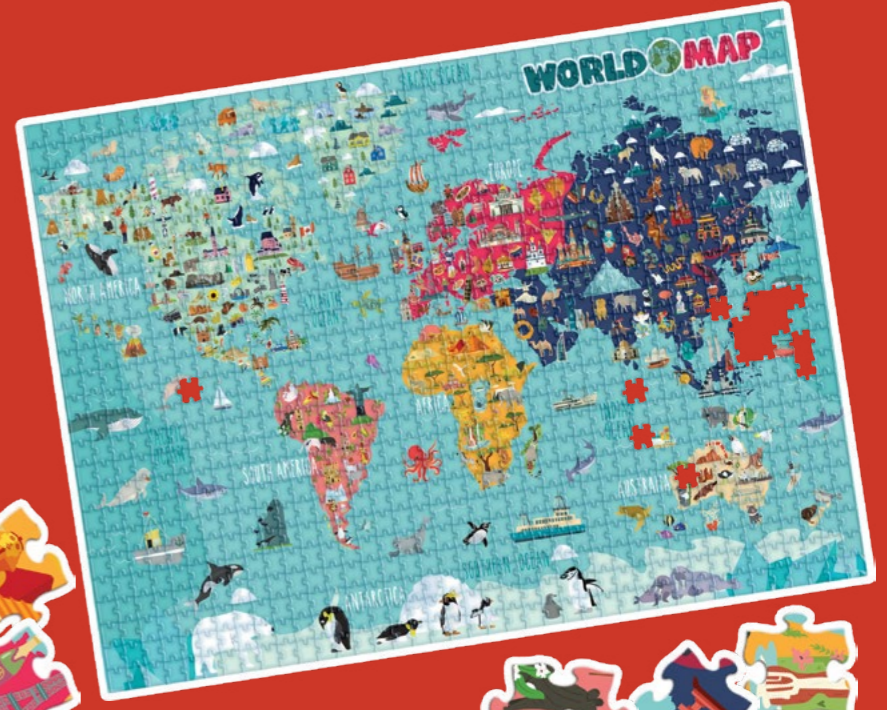

250113/DOM
1000pc World Map Family Puzzle
 W-10" X H-10" X D-2"
 Master Case: 6

250115/DOM
Mermaid Shaped Floor Puzzle
 W-11" X H-7" X D-2.5"
 Master Case: 6

Our 40 piece shaped floor puzzles include extra large pieces for small hands. Puzzles measure 36" x 30" when assembled. Ages 3+