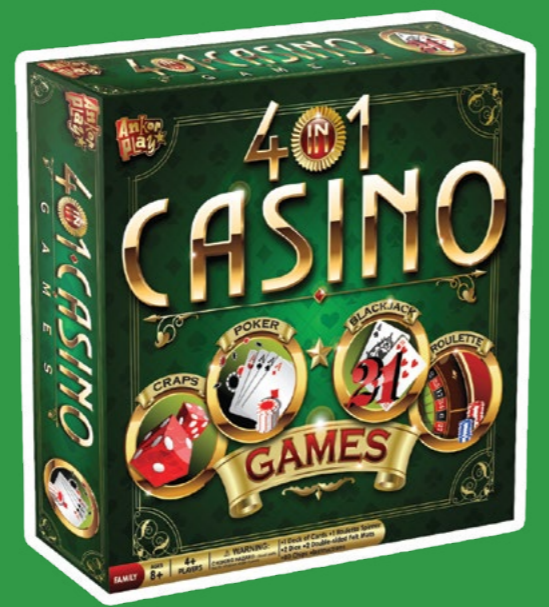

Includes everything you need to play Craps, Poker, Blackjack, and Roulette. 4+ Players. Ages 8+

200170/DOM
4 in 1 Casino Games
W-10.5" X H-10.5" X D-2"
Master Case: 6

NEW

Effortlessly shuffle your playing cards with the Automatic Card Shuffler, a convenient and time-saving device for game nights and casino-style fun. This battery-operated shuffler ensures a fair and randomized mix of cards, making it a must-have accessory for card players of all skill levels. Ages 6+