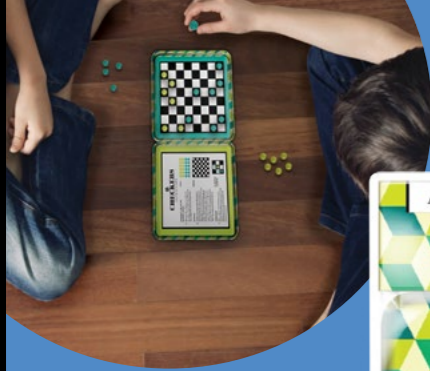

200152/DOM
Magnetic Checkers Travel Game
 W-5.3" X H-5.3" X D-0.5"
 Master Case: 12
 Ships in PDQ

Enjoy this classic game on the road! Magnetic game pieces ensure your game stays in place through the bumps of travel. Ages 6+