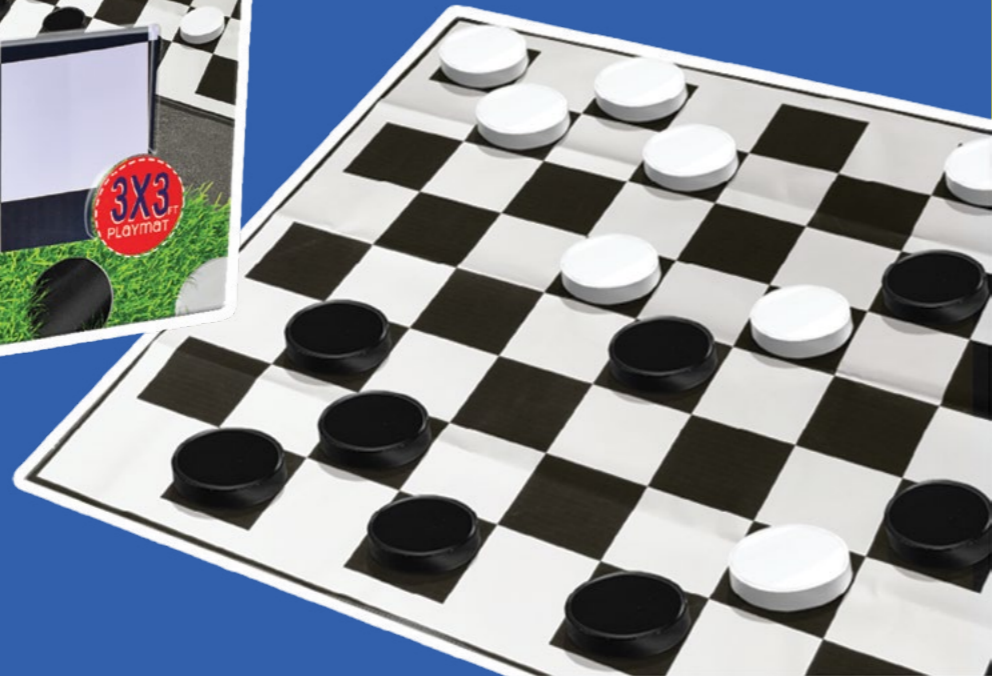

Put your disc skills to the test! Frame measures 40" tall and kit includes 1 8" Disc. Ages 6+

1000137/DOM
Flying Disc Target Toss Kit
 W-14" X H-12" X D-2.5"
 Master Case: 6

This deluxe giant game includes 3x3 fabric game mat and 24 2.75" game pieces. Ages 6+