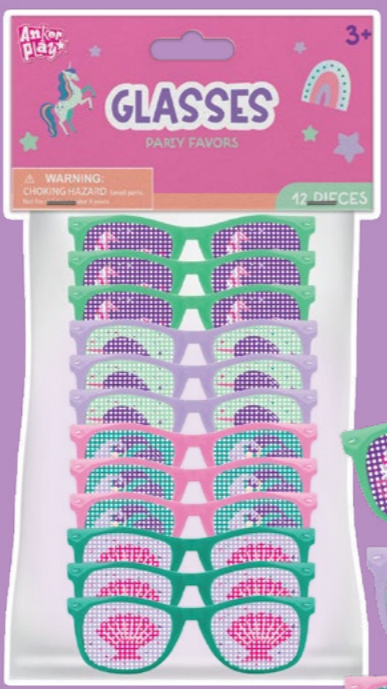

Pack of 6

Pack of 24

Pack of 6

Pack of 24

Pack of 8

Pack of 12

Pack of 8

Pack of 12