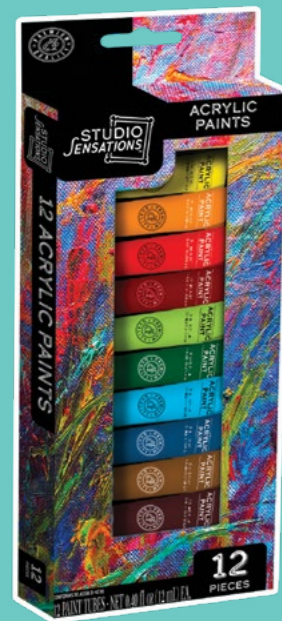

Our 17-piece paint sets present an ideal starter set for budding artists seeking to create acrylic and watercolor works! Each set includes (12) 12ml paint tubes, 4 brushes, and 1 palette.

Includes 12 pieces of 12ml Acrylic Tubes in assorted colors.

Includes 12 pieces of 12ml Watercolor Tubes in assorted colors.

Kit includes 12 36ml Washable Paints, 1 9-well flower palette, and 1 brush.

Add pizzazz to your artistic endeavors with a pop of shimmer and shine! Set includes 12 6ml glitter paints and 8 6ml glow paints.

BEST SELLER