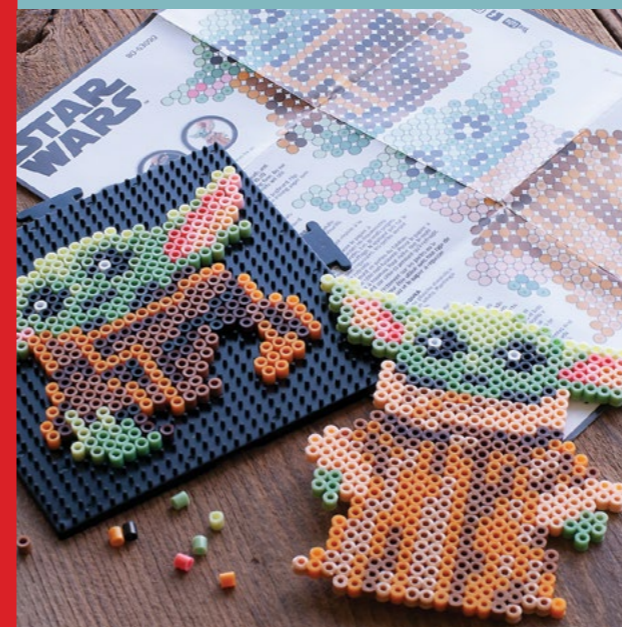

Star Wars box kits contain 4,000 beads, 1 super pegboard, 1 pair of tweezers, ironing paper and pattern sheet with instructions. Ages 6+

80-54391 Perler Deluxe Box - The Child W-10.5" X H-14.5" X D-1.88" Master Case: 6

80-54448 Perler Deluxe Box - The Mandalorian W-10.5" X H-14.5" X D-1.88" Master Case: 6

Star Wars blister kits include 1,000 beads, 1 lg square pegboard, ironing paper and pattern sheet with instructions. Each kit makes 2 patterns. Ages 6+