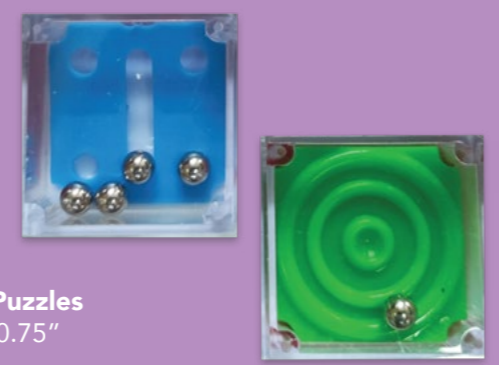

Pack of 12

410063/DOM
Rainbow Party Mini Cone Hats
W-3.5" X H-6.75" X D-3.5"
Master Case: 12

Pack of 6

410017/DOM
Rainbow Party Bounce Balls
W-6.5" X H-7.0" X D-1.85"
Master Case: 12

Pack of 8

410046/DOM
Rainbow Party Cube Puzzles
W-4.5" X H-5.83" X D-0.75"
Master Case: 12