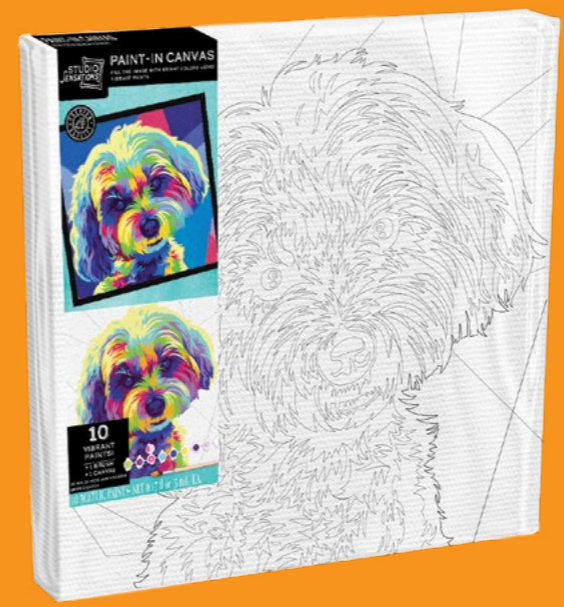

BEST SELLER