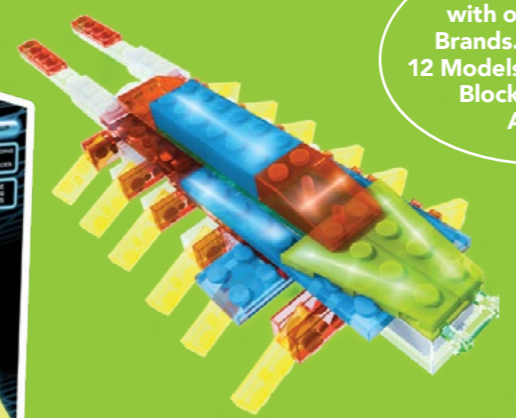

Compatible with other Leading Brands. Rebuilds into 12 Models. Includes 3 LED Blocks. Great for Ages 6+

HURRICANE

CRUSADER

150482/DOM
Light FX 12 in 1 Crawling Creatures
W-12" X H-10" X D-2.25"
Master Case: 6