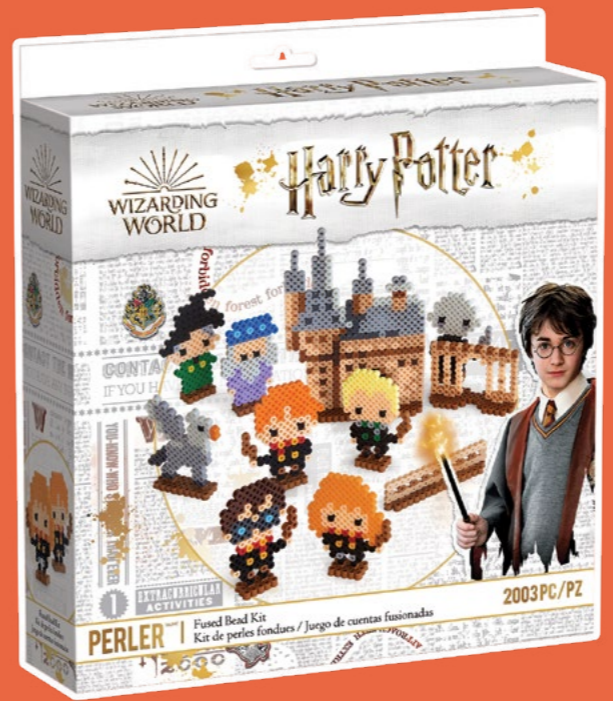

Recreate some of your favorite characters and icons from Hogwarts™ and the Harry Potter™ universe with these Perler kits.

Includes 8,500 beads, 2 sm square pegboards, ironing paper and pattern sheet with instructions. Ages 6+

80-42968
Perler Lg Bucket - Harry Potter
H-6" X D-6.25"
Master Case: 6

80-54345
Perler Deluxe Box - Harry Potter
W-14.55" X H-10.95" X D-1.88"
Master Case: 6

Includes 4,500 beads in a convenient storage tray, 1 lg square pegboard, ironing paper and pattern sheet with instructions. Comes with 19 patterns. Ages 6+

Includes 2,000 beads, 1 lg square pegboard, ironing paper and pattern sheet with instructions. Display stand assembly directions included. Ages 6+

80-54408
Perler Box - Harry Potter
W-8.03" X H-8.02" X D-1.89"
Master Case: 6