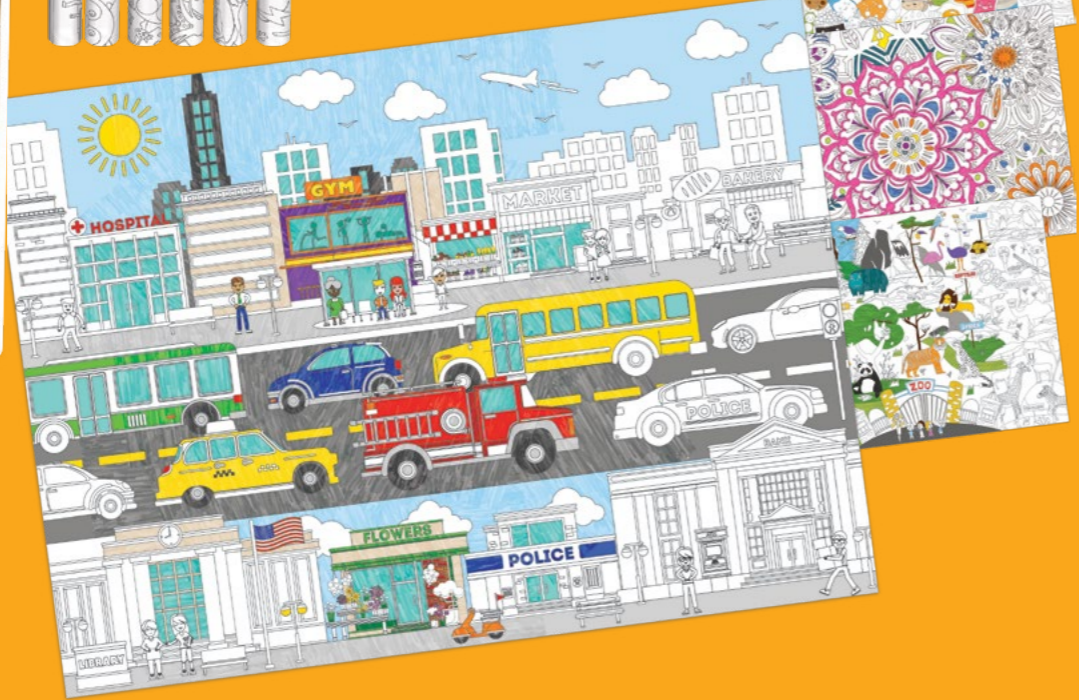

NEW **BEST SELLER**

Choose from 6 awesome designs and get doodling with this extra large color in poster! Each XL Poster measures 46.5" x 63". Assortment includes 6 styles. Ages 6+

The Vivid Velvet Super Value Pack provides hours of coloring fun! The kit includes six Velvet Art Posters ranging in size from 5"x7" to 11.5"x9.5" PLUS 6 washable markers. Ages 4+