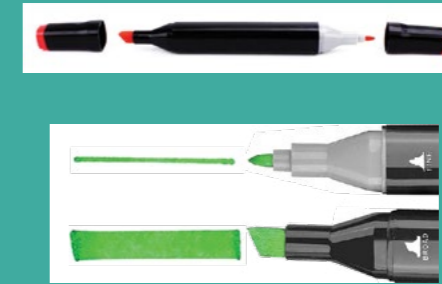

Anker Play Products introduces a new line of art essentials under the Studio Sensations brand. Our complete catalog of art supplies includes paints, brushes, canvas, paper, pens, markers, and pastels. Perfect for budding artists, students, and true artists seeking quality products at an affordable price. Let Studio Sensations inspire you to paint, draw, sketch, and craft!

The ultimate starter set for a budding artist! This layered storage box with handle includes 6 18ml acrylic paints, 3 7" acrylic brushes, 12 watercolor half pans, 1 3" travel watercolor brush, 15 sheets of watercolor paper, 12 2.5" oil pastels, 6 3.5" coloring pencils, 6 3.5" sketching pencils, 40 sheets of drawing paper, 1 white eraser, 1 gum eraser, and 1 pencil sharpener.

NEW

Enjoy 13 pencils in 1 with this Mechanical Pencil Set. Includes a mechanical pencil preloaded with regular lead and 12 different colored refills you can choose from.

Create bold broad strokes, detailed fine lines, and everything in between with this set of multi-purpose dual tip markers. Each marker features a fine tip and broad tip.

Bring shimmer to your latest project with our Glitter Markers! Each set includes 8 markers.

Bring shimmer to your latest project with our Metallic Markers! Each set includes 8 markers.