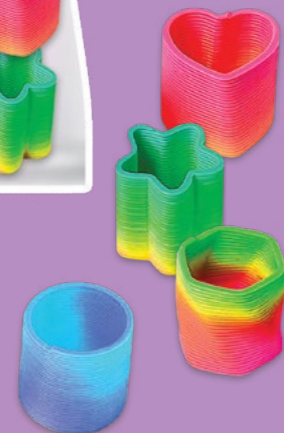

Pack of 8

410075/DOM
Rainbow Party Slap Bracelets
W-2.5" X H-10.5" X D-0.5"
Master Case: 12

Pack of 12

410043/DOM
Rainbow Party Springs
W-5.75" X H-8.0" X D-1.4"
Master Case: 12

Pack of 6

410037/DOM
Rainbow Party Tic-Tac-Toe Game
W-6.0" X H-7.0" X D-0.5"
Master Case: 12