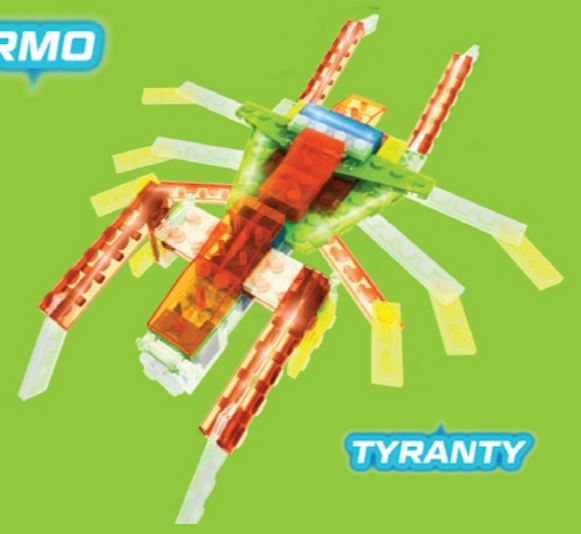

Compatible with other Leading Brands. Rebuilds into 12 Models. Includes 3 LED Blocks. Great for Ages 6+

Compatible with other Leading Brands. Rebuilds into 12 Models. Includes 3 LED Blocks. Great for Ages 6+

TYRANTY

Compatible with other Leading Brands. Light Up Bricks make two models. Includes 2 LED Blocks. Great for Ages 6+

MORPHS INTO 2 MODELS!

Compatible with other Leading Brands. Light Up Bricks make two models. Includes 2 LED Blocks. Great for Ages 6+