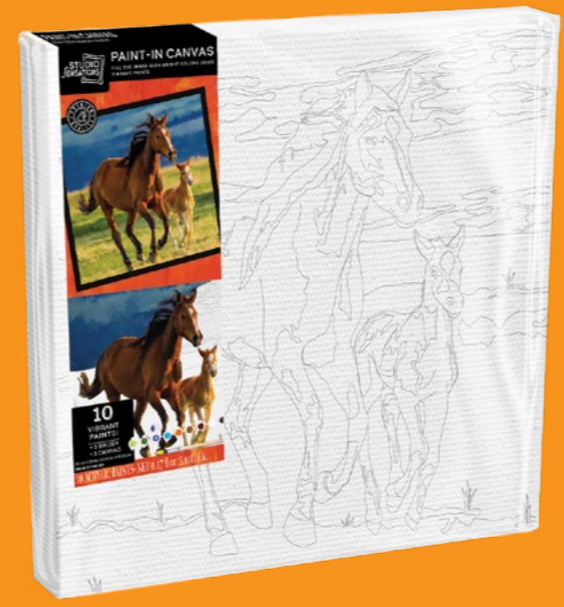

...
These large-scale Paint In Canvas sets measures 20" x 20" to create a statement piece. The canvas is printed lightly to guide the artist and the package includes (10) 5ml paints and a 7" Wooden Metal-Tipped Paintbrush.