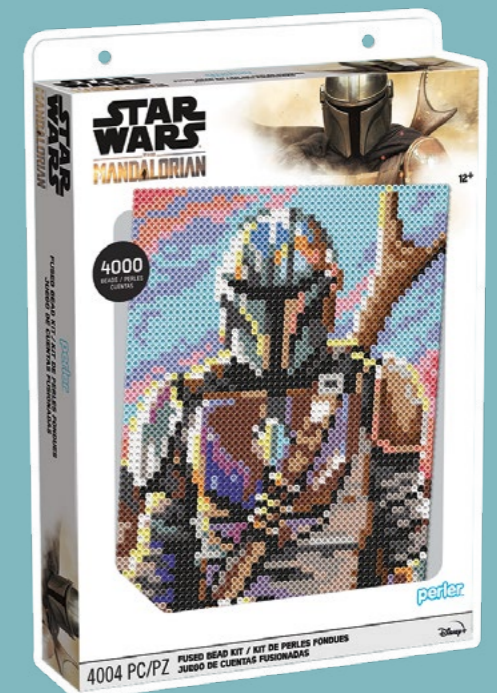

80-54448 Perler Deluxe Box - The Mandalorian W-10.5" X H-14.5" X D-1.88" Master Case: 6

Star Wars blister kits include 1,000 beads, 1 lg square pegboard, ironing paper and pattern sheet with instructions. Each kit makes 2 patterns. Ages 6+