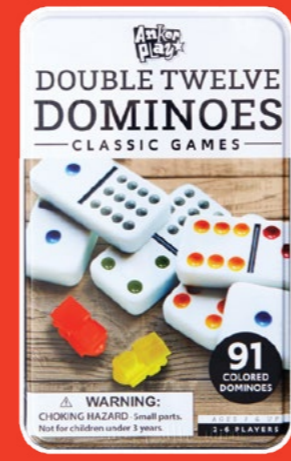

Includes 91 Double Twelve Color Dot Dominoes, 1 Starting Piece, and 4 Trains packaged in a full-color reusable tin. Ages 8+

200083/DOM
Double Twelve Dominoes
W-4.63" X H-7.6" X D-2.9"
Master Case: 6