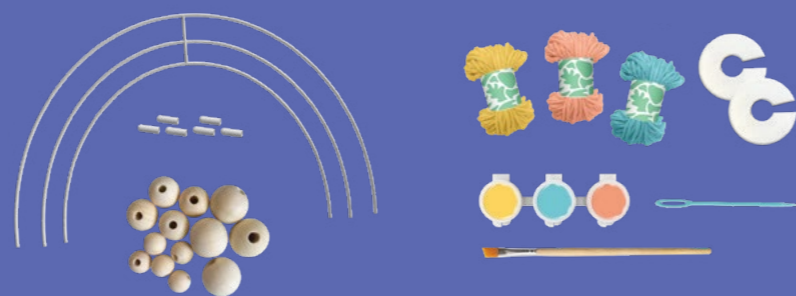

NEW

Add a touch of creativity to your room by creating your own Bead Rainbow Décor. Includes wood beads, wire frame, yarn bundles, pom pom maker and a (3) 5ml set of paint pots with brush. Ages 8+

450702/DOM
MYO Rainbow Décor
W-11.75" X H-12.5" X D-2"
Master Case: 6

NEW

Create your own custom Moon Sign with this craft kit. Includes round sign, plywood moon, wood beads, stencil, wood icons, (5) 5ml paint pots, paintbrush, string and glue. Ages 8+

450701/DOM
MYO Mystical Décor
W-11.75" X H-11.75" X D-2"
Master Case: 6

NEW

Display your favorite memories in a custom Photo Banner. Includes die cut icons, clothespins, nylon braided string, pom poms, stencils, (6) 5ml paint pots with a paintbrush. Ages 8+

450704/DOM
MYO Banner Décor
W-11.75" X H-12" X D-2"
Master Case: 6

NEW

Craft your own Wooden Garland with this kit. Includes 68 wood beads, 2 die cut icons, string, yarn, tassel maker, assortment of (6) 5ml paint pots, paintbrush and marker. Ages 8+

450703/DOM
MYO Garland Décor
W-11" X H-11.75" X D-2"
Master Case: 6