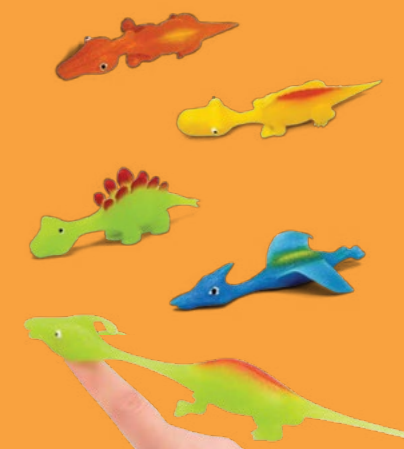

Pack of 8

410066/DOM
Dino Gamer Flingers
W-5.5" X H-8.5" X D-1.4"
Master Case: 12