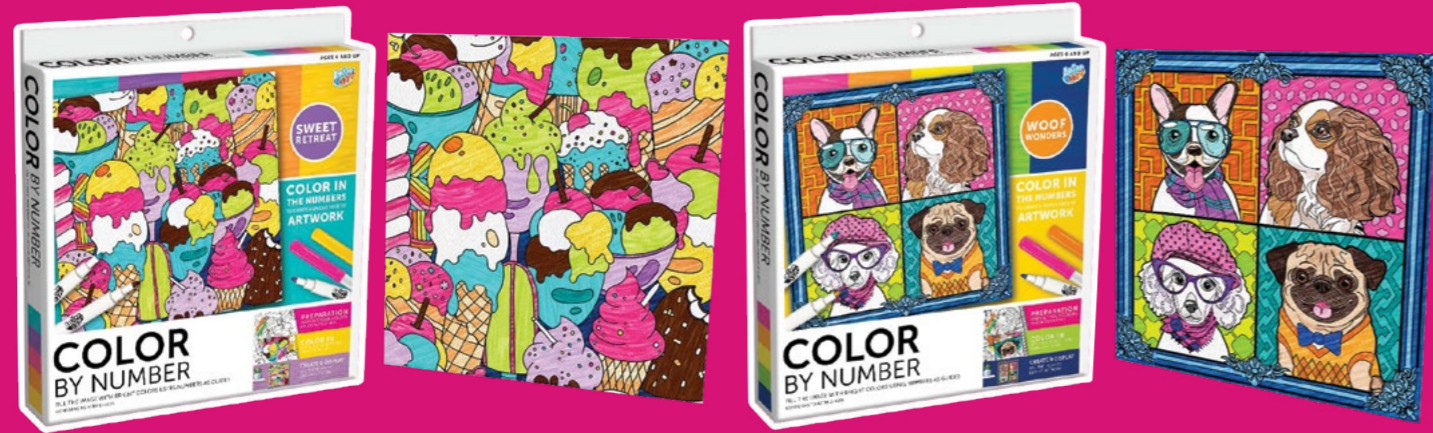

This cute assortment includes Paint By Number guides to bring a Koala and Red Panda to life! Each set includes a printed 8" x 10" canvas board, (8) 5ml paints, 1 card easel, 1 adhesive hanging tab and 1 wooden paintbrush. Ages 6+