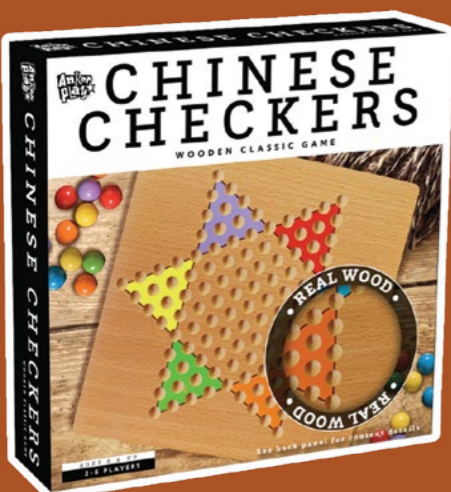

Real Wood Board and Wood Pieces. Ages 6+

BEST SELLER

BEST SELLER

Pile the wooden blocks high, roll the colored dice, and then keep your hand steady as you retrieve a block. Ages 6+

Classic Wooden Game includes 1 board and 10 wooden pucks. 2 Players. Ages 6+

Classic Wooden Game. 2 Players. Ages 6+

Real Wood folding gameboard and 48 stones for classic Mancala play. Ages 6+

BEST SELLER

3 GAMES IN 1 BOX!

Includes 24 Checkers, 32 Chess Pieces, and a folded 14x14 game board. Ages 6+