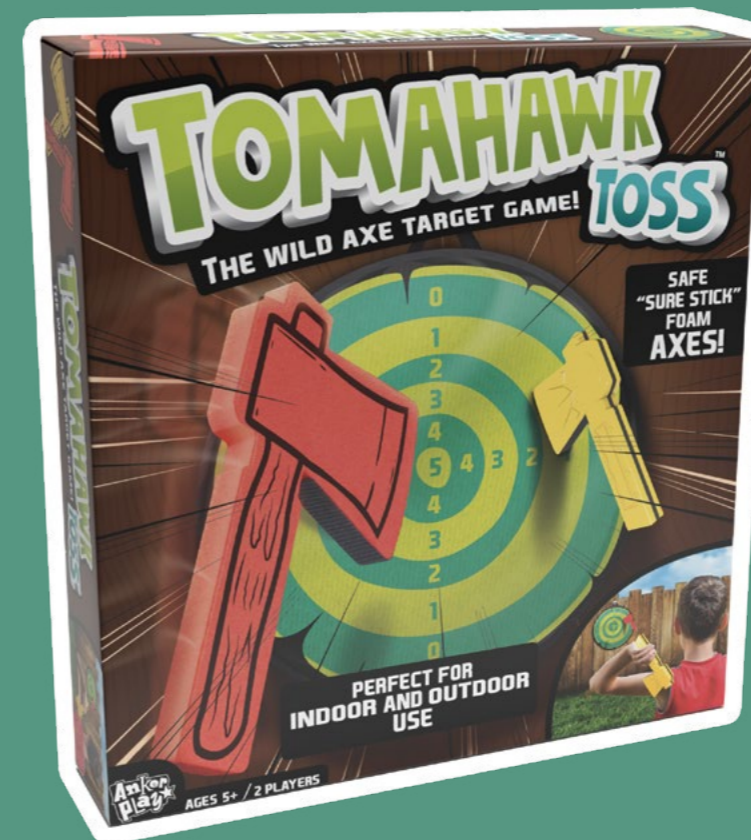

NEW

1000383/DOM
Pickleball Set
W-8.66" X H-15.95" X D-3.15"
Master Case: 6

This pickleball set is the perfect game for players of all levels, offering two durable paddles and a ball, allowing you to enjoy hours of competitive and fun play. With its high-quality materials and easy set up, it's an ideal addition to any outdoor gathering or sports event. Ages 5+

OUTDOOR FUN FOR THE WHOLE FAMILY!

The Ultimate 9 Inch Flyer is the perfect addition to any outdoor excursion! Assortment includes 4 colors: Orange, Yellow, Green, and Blue. Ages 3+

1000010/DOM
Ultimate 9 Inch Flyer
W-9" X H-0.79" X D-9"
Master Case: 24

Each set includes 2 paddles, 1 ball and 1 birdie. Great for Outdoor and Family Fun. Ages 5+

1000053/DOM
2 In 1 Racket Set
W-10.08" X H-15.35" X D-1.77"
Master Case: 6

NEW

This flag football set provides everything you need for an action-packed game. Set includes 1 ball, 8 waist belts, and 32 flags to create an exciting and competitive playing experience. Whether you're in the backyard or at the park, this set is a must-have for flag football enthusiasts of all ages.

1000441/DOM
Flag Football
W-11" X H-7.89" X D-2.36"
Master Case: 6

Indoor & Outdoor fun! Includes Target with suction cup and 2 velcro foam Axes. Ages 5+

1000082/DOM
Tomahawk Toss
W-10.5" X H-10.5" X D-2"
Master Case: 6