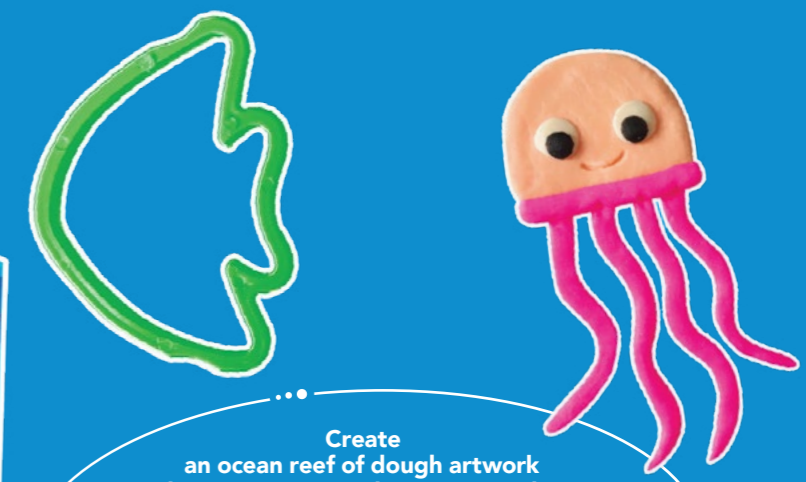

1050028/DOM Funny Dough Hair Salon Kit W-11.4" X H-9.8" X D-2.4" Master Case: 6

Create a Sweet Treat Shop with our Sweets & Treats Party Super Dough Kit. Each kit includes 6 sweet treat molds, 4 Cake Pop/Popcicle Press Molds, 4 Cake Pop Plastic Sticks, 3 Sweet Treat Bowls, 1 plastic dough roller, 1 scoop, 1 knife, 1 fork, and 8 1.34oz dough packets. Ages 3+

1050127/DOM Sweets & Treats Party Super Dough Kit W-11" X H-8.3" X D-2.5" Master Case: 6

MOLDS & TOOLS INCLUDED!

Create an ocean reef of dough artwork with our Ocean Friends Super Dough Kit. Each kit includes 4 fish-shaped molds, 3 fish face molds, 3 plastic fish fins, 3 plastic fish tails, 2 pressing molds (fish and dino), 1 dough press with 2 strips for creating different shapes, 1 plastic dough roller, 1 scoop, 1 knife, 1 fork, and 8 1.34oz dough packets. Ages 3+