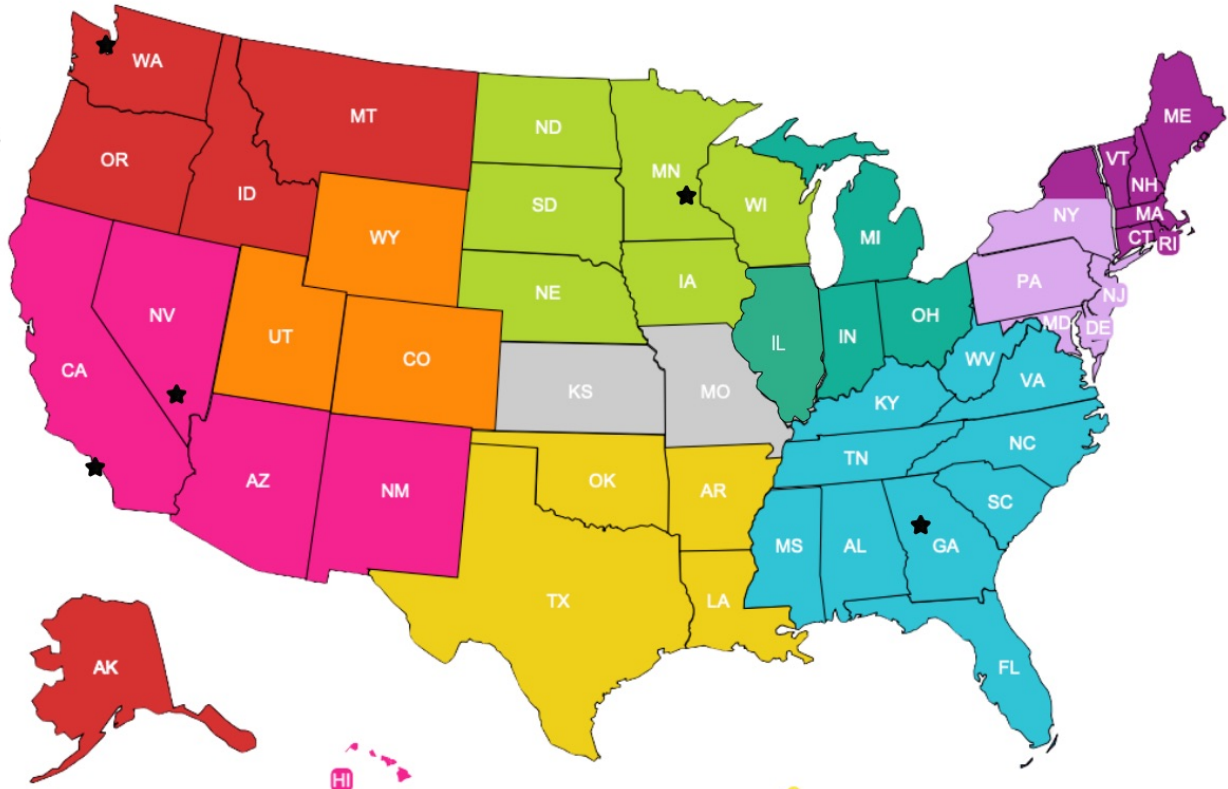

Find Your EGKD Sales Rep!

★
showrooms