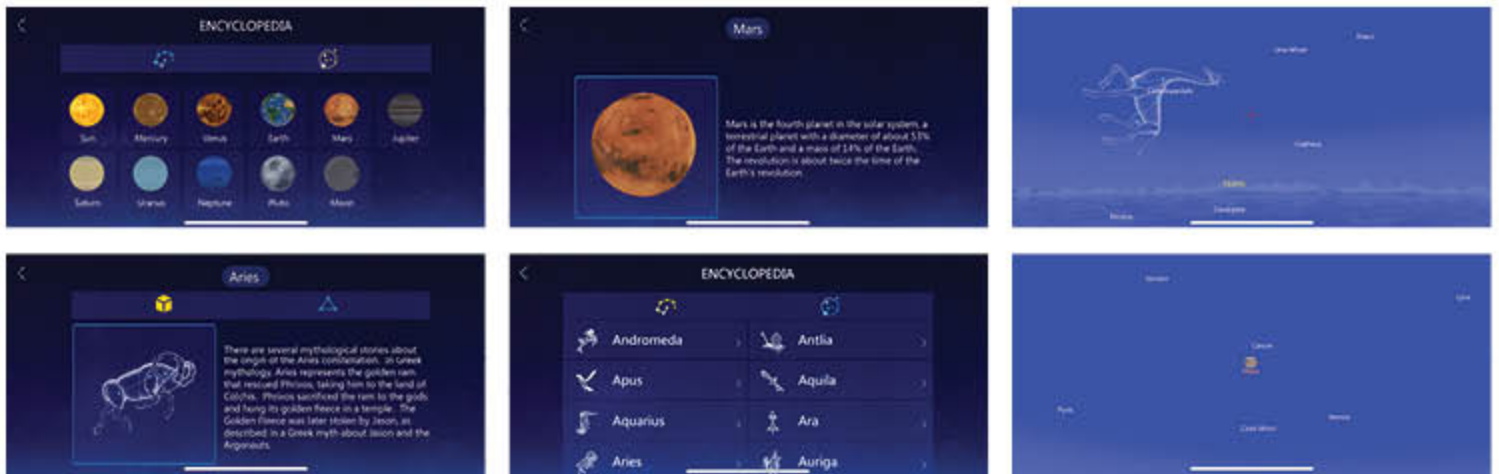

Gemini II Telescope Matte Black 70mm Slow Motion AZ Mount

What's included?

- Telescope Tube
- Slow motion Alt-azimuth Mount
- Two 1.25" Plössl Eyepieces (PL26mm, PL9.7mm)
- Eyepiece Diagonal

- Red Dot Finder
 - Tray
 - Downloadable Planisphere
 - Downloadable Planetary Software
- SKU: 88-20170
UPC: 812257018758
Case Pack: 1

INTEGRATED APP-ENABLED TELESCOPE

With the ARTELESCOPE app and a smartphone, You'll have the universe right in front of you. Navigate the Night sky and learn about the constellations and planets.

Download the App