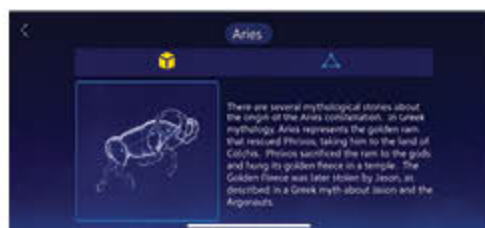

Phone not included

INTEGRATED APP-ENABLED TELESCOPES

WITH THE ARTELESCOPE APP AND A SMARTPHONE, YOU'LL HAVE THE UNIVERSE RIGHT IN FRONT OF YOU. NAVIGATE THE NIGHT SKY AND LEARN ABOUT THE CONSTELLATIONS AND PLANETS.