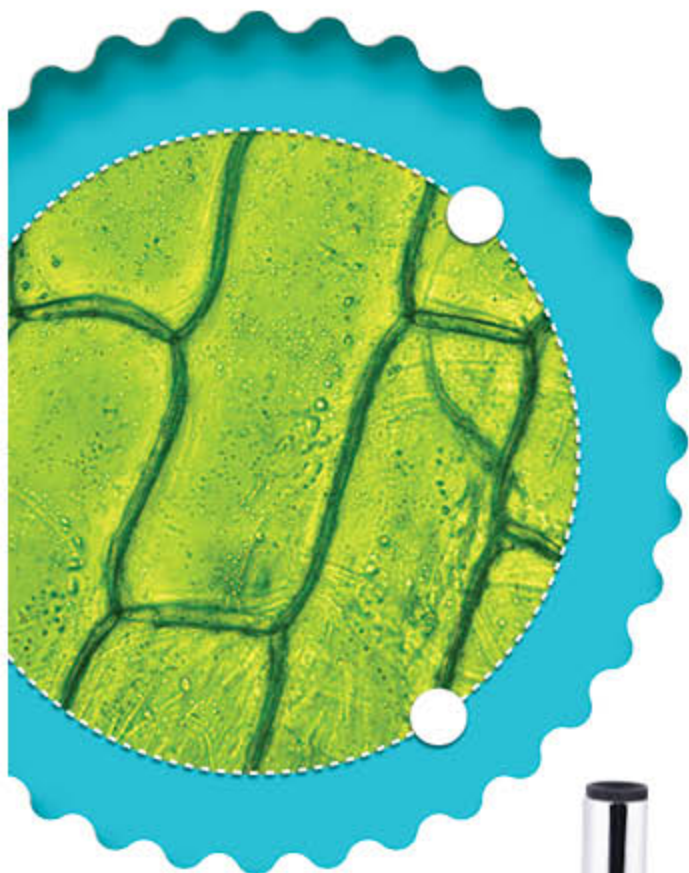

800x Advanced Microscope

Features:

- 64x to 800x Microscope
- 3 Prepared Slides
- 5 Blank Slides
- Slide Case
- Tweezers
- 3 Empty Vials
- Pipette
- Shrimp Hatchery
- Magnify Glass
- Spatula
- Graduated Cylinder
- Drawstring Carry Case

SKU: 44-00720
UPC: 812257016921
Case Pack: 4