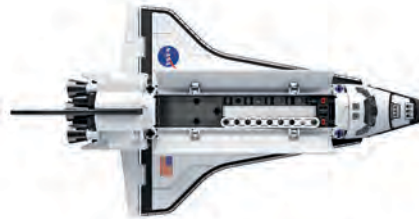

75069

Mechanics - NASA Floating Shuttle

~NEW~

- Outer space has never been so astonishing! A Shuttle that will fly you towards incredible adventures like a real astronaut!
- The Shuttle awaits to be built and will seem to float in the air thanks to the tensegrity effect!
- By following the assembly instructions given in the manual or in the app, children can experiment what lies behind an optical illusion: tensegrity, a fascinating principle of physics.
- The Shuttle leaves its base for a totally free play experience. The adjustable ailerons rise and fall, the cargo hold opens to reveal the Canadarm, the robotic arm used by astronauts in outer space!
- An amazing play experience for introducing children to the world of mechanics and engineering.
- 15.6" x 10.9" x 2.4"

8+

75070

Mechanics - NASA Mars Rover

~NEW~

- A futuristic NASA transport rover for a thrilling exploration of Mars. A motor-driven model with counter-steering front and rear wheels, equipped with an exploration mini-rover.
- Each time there's a different challenge to encourage children to think and imagine possible solutions and assembly options while having fun.
- A large construction laboratory for stimulating creativity and imagination. A play experience that requires concentration and accuracy from start to finish.
- By assembling the various components, the child can test his ideas and concretely verify whether the resulting solutions are correct or can be improved.
- In addition to the illustrated manual, there's an app with 20 different models for the child to explore plus interactive 3D instructions explaining the various assembly phases in a simple and fun way.
- The wide variety of components, precise interlocking and the adaptability of the pieces allow the child to build more than one model using the same pieces.
- 17.8" x 12.2" x 2.8"