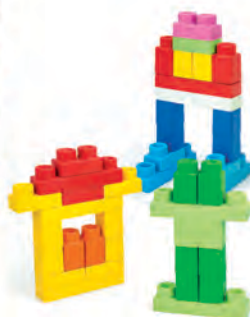

- A fun little towable tiger filled with 20 soft Clemmy Plus building blocks. The handle opens to tow the cart.
- 7.5" x 11.8" x 14.3"

8 005125 149292

14879
Clemmy Plus - Bag 30 pcs

• 8.1" x 4.7" x 9.4"

8 005125 148790