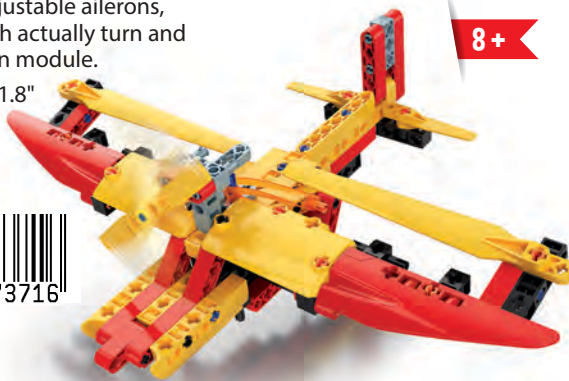

8+

61348
Mechanics - Firefighting Helicopter

- The firemen are ready to go on a rescue mission on a helicopter or hovercraft waiting to be built!
- Children can use over 160 components to build an incredible rescue helicopter and a hovercraft, with mechanisms that work for real.
- The helicopter wheels are connected to the rotors, so when the helicopter moves the propellers rotate, making the model even more realistic!
- The hovercraft propellers move for real, thanks to the transmission components to be assembled.
- The app with 3D instructions will guide the child step-by-step in building the models.
- 10.9" x 7.4" x 1.8"

8 005125 613489

8+

17371
Mechanics - Seaplane & Hydroplane

- An extensive science kit for discovering the principles of hydrodynamics and naval engineering in a simple and entertaining way!
- Build the seaplane and hydroplane and plunge into an ocean of adventure as you discover the secrets of naval engineering!
- Contains more than 130 pieces, including: adjustable ailerons, paddles which actually turn and a transmission module.
- 10.8" x 7.4" x 1.8"

8+

8 005125 173716

75041
Mechanics - Trimaran & Watercraft

- A perfect kit for discovering the principles of hydro-dynamics and naval engineering in an easy and fun fashion!
- More than 130 components, with rods, pulleys, panels and lots more, to have real fun recreating 2 working models: a trimaran and a fantastic Jet Ski!
- An illustrated manual guides the child during assembly and brings them into contact with the world of mechanics.
- 10.8" x 7.4" x 1.8"