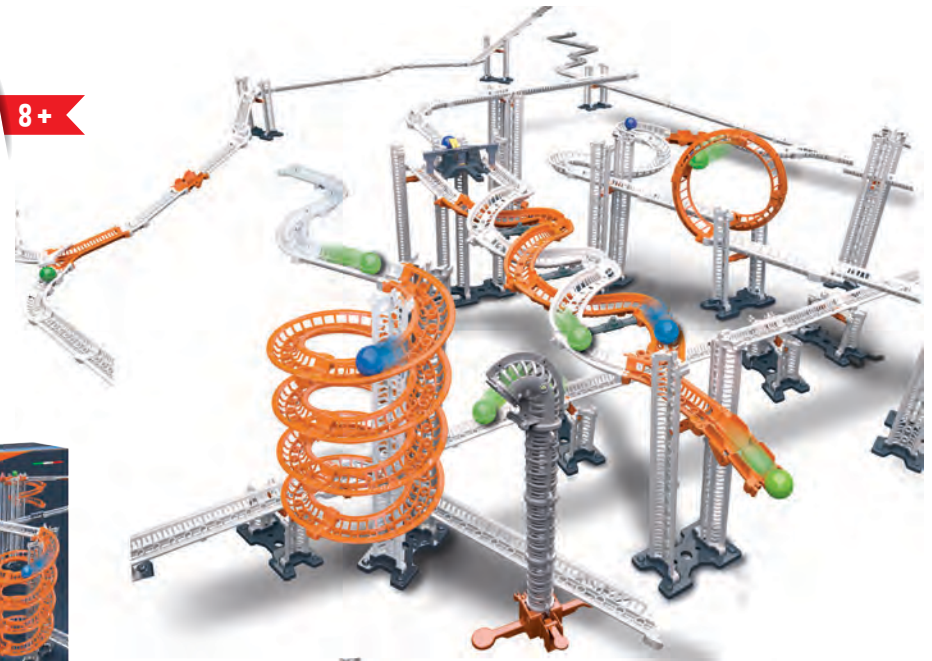

8+

8 005125 750672

75062
Action & Reaction - Speed Race

8+

An incredible scientific kit for building never-ending circuits with surprising effects! Contains plenty of special pieces for creating never-ending routes that can also be personalized with household objects for boundless creativity! Challenge the laws of gravity with the loop-the-loop, duplicate the routes with turn-offs and create incredible special effects with the spiral! The manual will help children to learn about the principles of physics, while providing creative ideas for building circuits with growing levels of difficulty.

- 130 pieces
- Double launcher
- Loop-the-Loop
- Spiral tracks
- Many other unique features
- 18.9" x 13.6" x 3.5"

61793
Action & Reaction - Starter Set

8+

- A truly unique science kit for discovering the principles of physics in an easy and fun way!
- Use the accelerator to shoot the marbles down the track and defy the laws of gravity with the loop-the-loop!
- The manual will guide you step-by-step through endless fun!
- 16.5" x 10.9" x 2.4"