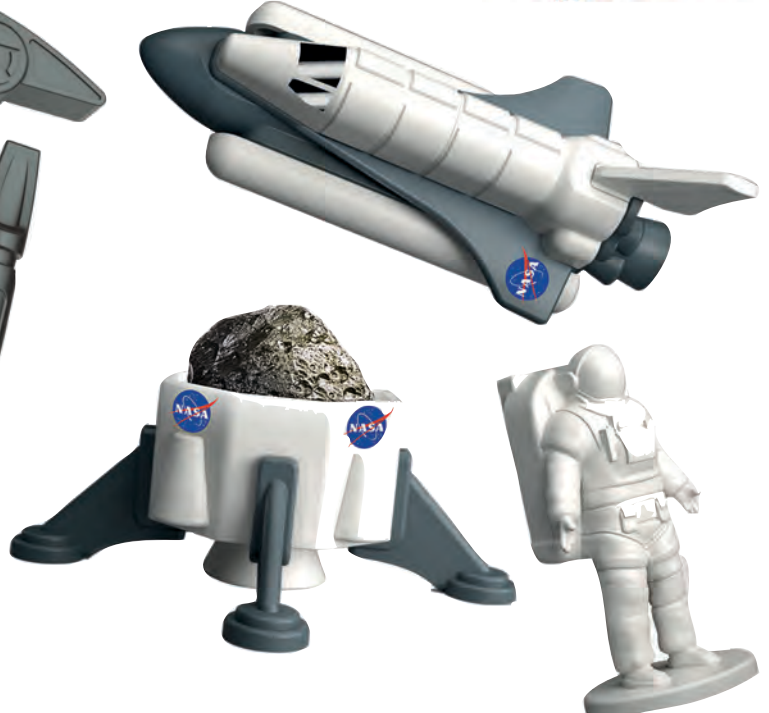

61343
NASA Asteroids from Outer Space - Rover

- An amazing NASA science kit for unearthing real meteor fragments and special space vehicles!
- The game contains a plaster-of-Paris brick, hammer and chisel for chipping away and unearthing a Mars rover, a drone, an astronaut and a meteorite fragment!
- Assemble the rover and the drone then take off like a real astronaut for an incredible mission!
- A manual packed with interesting facts on the missions that led man to explore outer space!
- 8.3" x 9.9" x 2.6"

NASA photo, Source: International Space Archives LLC
 International Space Archives logo: ©International Space Archives LLC. Licensed by LMI

61350
NASA Asteroids from Outer Space - Shuttle

- An amazing NASA science kit for unearthing real meteor fragments and special space vehicles!
- The game contains a plaster-of-Paris brick, hammer, and chisel for chipping away and unearthing a Shuttle, a lander, an astronaut and a meteorite fragment!
- Assemble the Shuttle, the lander and the parts then take off like a real astronaut for an incredible mission!
- A manual packed with interesting facts on the missions that led man to explore outer space!
- 8.3" x 9.9" x 2.6"

75069

Mechanics - NASA Floating Shuttle

~NEW~

- Outer space has never been so astonishing! A Shuttle that will fly you towards incredible adventures like a real astronaut!
- The Shuttle awaits to be built and will seem to float in the air thanks to the tensegrity effect!
- By following the assembly instructions given in the manual or in the app, children can experiment what lies behind an optical illusion: tensegrity, a fascinating principle of physics.
- The Shuttle leaves its base for a totally free play experience. The adjustable ailerons rise and fall, the cargo hold opens to reveal the Canadarm, the robotic arm used by astronauts in outer space!
- An amazing play experience for introducing children to the world of mechanics and engineering.
- 15.6" x 10.9" x 2.4"