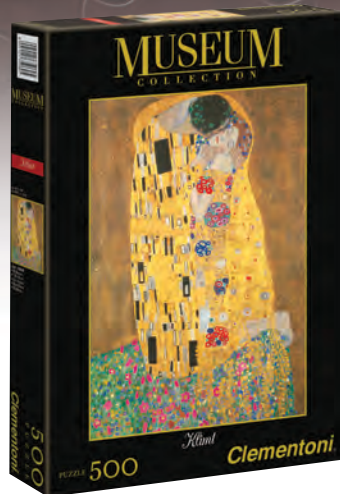

MUSEUM

PUZZLE COLLECTION

500 PC.
PUZZLES

This puzzle
is only available
in the modular size

Art. 35060

Klimt: "Il Bacio"/
"The Kiss"

Art. 80029

Van Gogh: "Starry Night"

© Masters Collection/artlicensing.com

Art. 30363

Leonardo
"Mona Lisa"