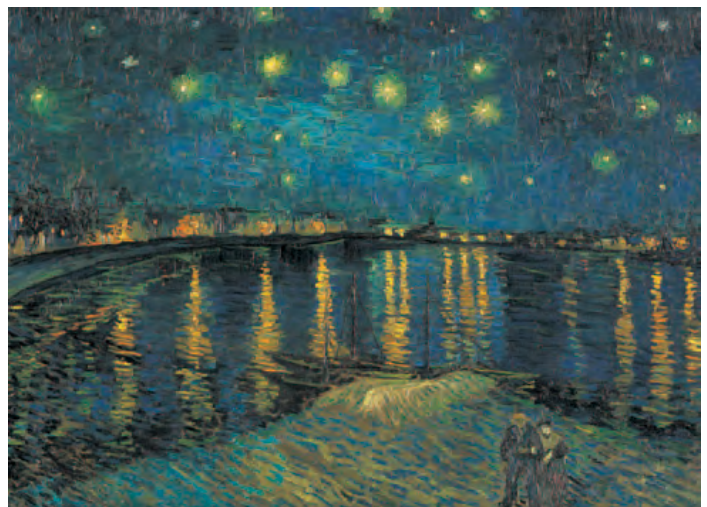

Art. 39344
Van Gogh: "Starry Night Over the Rhone"

8 005125 393442