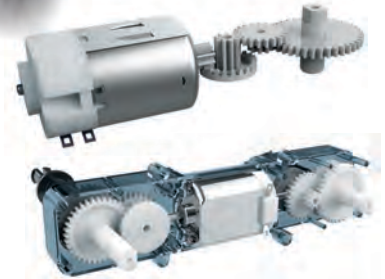

• 2.4" x 10.9" x 7.4"

Rolling Bot can do repeated somersaults in a succession of automatic movements

75040
Ecobot

8+

- A super little robot which is simple and fun to assemble from scratch.
- Equipped with a dual-axis electric motor to which an extender shaft and fan are attached, this little robot can dislodge and suck up small debris such as dust and crumbs.
- Thanks to the illustrated manual and extensive scientific information, this kit provides that first step into the world of robotics.