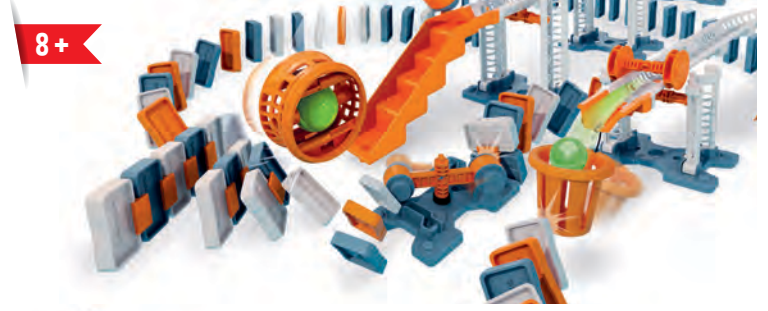

59305
Action & Reaction - Domino Effect

- A new special version of Action & Reaction for guaranteed fun!
- Lots of dominoes to arrange as you like and special pieces to build new tracks with stunning effects.
- Adjust the dominoes to make them roll along the tracks, connect the ladders to make the tracks rise, and connect the dominoes to form maxitiles and make them fall!
- The set contains more than 150 pieces, including stairs, two "ball rollers", 75 "dominoes", four balls (two different weights), and instructions on how to build play tracks with increasing difficulty and lots of tips on how to unleash your imagination.
- Go crazy with this fun Action & Reaction set, line up the dominoes and make sure a marble hits them so that they all fall over. Let your imagination run wild and create your dream circuit.
- Add to your existing sets and make even bigger and more exciting circuits.
- 16.4" x 10.9" x 2.4"