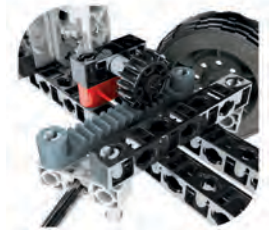

80132
Mechanics - Racing Car

- Speed off into the world of Formula 1 with this incredible laboratory!
- 20 racing car models to be built from more than 350 interchangeable components.
- Build a Formula 1 car with functioning steering wheel, adjustable rear spoiler and rear wheels that can be operated via a differential gear, and also a go kart, a super buggy and many other models.
- The manual helps your child through the component assembly steps and guides them as they discover the secrets of mechanics and engineering.
- 20" x 12.4" x 3"