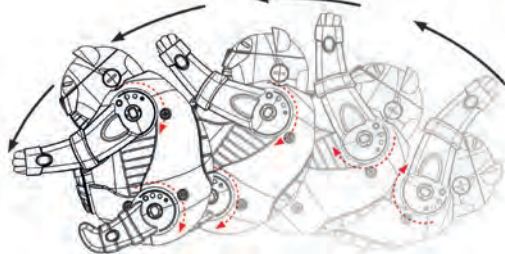

75055
Rolling Bot

8+

Simply adorable with its funny looks, the panda robot moves by doing somersaults like in real life. An animal robot that can be assembled for an unrivaled play experience. Standing nearly 10" tall, the robot reproduces the panda's movement with the amusing clumsiness of this animal. The motor allows the panda to do repeated somersaults in a succession of automatic movements. The rotary movement enables it to bounce on walls and change direction.

• 2.4" x 10.9" x 7.4"

Rolling Bot can do repeated somersaults in a succession of automatic movements