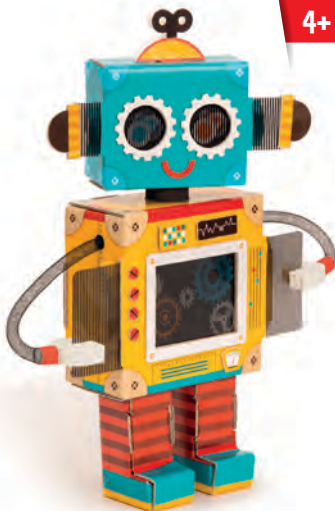

4+

15273 Adventure Castle Playset

- The adventures of princesses, knights and dragons come to life in this toy you can build and decorate with your imagination!
- A magical castle you can build and color, with lots of cute peek-a-boo effects, levers which operate the drawbridge, characters to play with and fantastic stories to create!
- Stimulates manual dexterity and imagination in your youngest children.
- 10.4" x 8.3" x 2.8"

4+

15274 Make Your Own Robot

4+

- The ideal toy which brings great little cardboard robots to life. Build them and color them in!
- A robot to assemble piece by piece and bring to life with incredible shiny stickers for their eyes and bodies which produce optical illusions!
- Stimulates manual dexterity and creativity in your youngest children.
- 10.4" x 8.3" x 2.8"