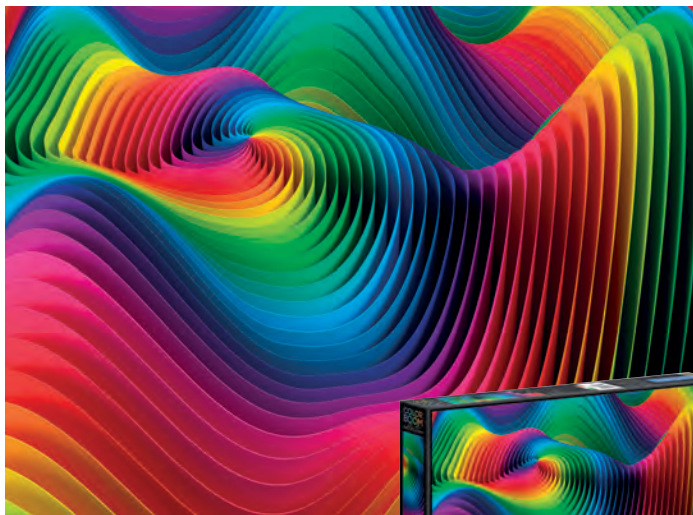

soft Clemmy Clementoni

To place orders, contact:
orders@creativetoycompany.com
 or call 315 451-4100

PUZZLE COLLECTIONS

Art. 39650
Color Boom Marvelous Marbles,
1000 pc.

Art. 35132
Color Boom Stairs,
500 pc.