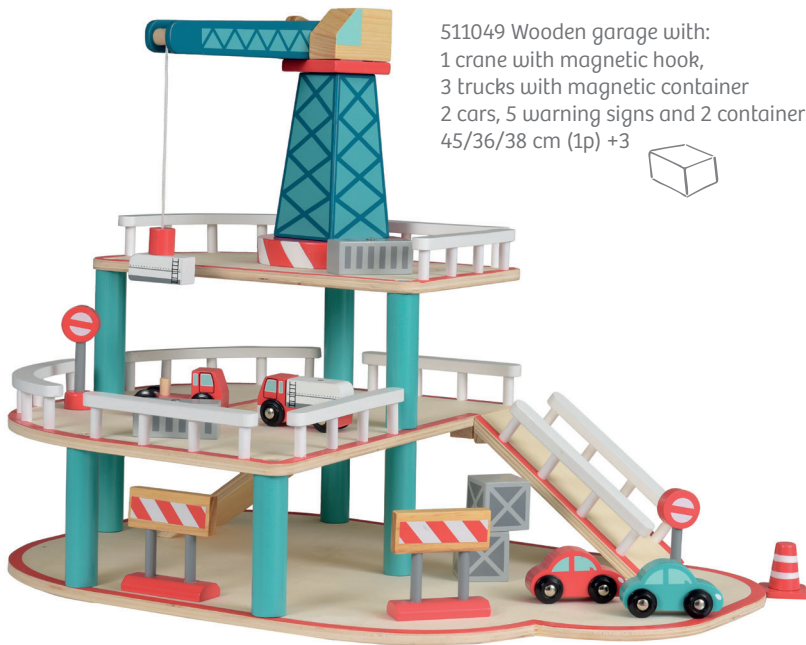

511049 Wooden garage with:
1 crane with magnetic hook,
3 trucks with magnetic container
2 cars, 5 warning signs and 2 containers
45/36/38 cm (1p) +3