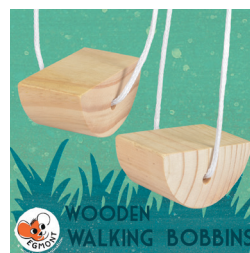

600014 petanque
30/16/8 cm (2p)
+ 3

600017 Ladder golf game
55/60/75 cm (2p) + 6

600010 Wooden bowling game
9 white + 1 red skittle
2 balls
55/19/6,5 cm (2p) + 5

600015 giant wooden 4
58/42,5/5 cm (2p) + 3

600011 Wooden giant mikado • 24 pcs 75 cm long
76,5/13/3,5 cm (2p) + 5

600012 Wooden croquet • 4 players
77/15/8 cm (2p) + 5

571011 5 Wooden dice
+ 50 sheets with scores
dice size: 5,5 /5,5/5,5 cm
9 cm ø / 35 cm H (4p) + 5