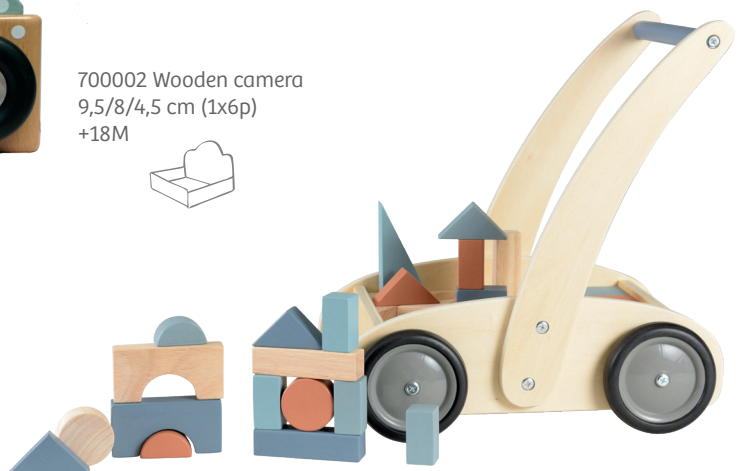

51103 Push along truck & 29 wooden blocks
37/28/40 cm (1p) +18M