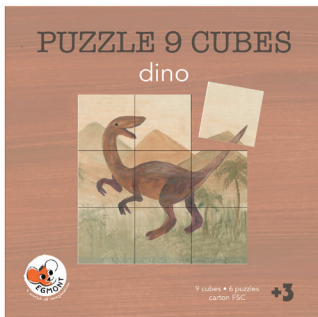

570086 Giant puzzle dino
30/20/8 cm (4p) +3
40 pcs
FSC carton

570083 Memo dino
18/18/4 cm (4p) +3
48 cards
FSC carton

550043 Top large dino
Ø 18 cm (4p) +10M

120027 Victor large
40 cm (4p)

120026 Victor small
21 cm (6p)