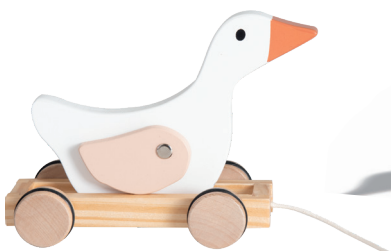

511027 Abacus
4/31/6 cm (4p) +3

PULL ALONG

591020 Pull-along cat
19/9/15 cm (2p)
+12M

591030 Pull along rabbit
15/20/6 cm (2p) +10M
FSC wood

591019 Pull-along train • 39/7,5/9,5 cm (2p)
+12M

591023 Pull-along turtle
27/10/19 cm (2p)
+18M

591028 Pull-along duck
21/8/15 cm (2p) +18M
FSC wood

591010 Push along goose
H: 67 cm (2p)
+12M

591032 Pull-along Noah's Ark
24/12/20 cm (2p) +18M
FSC wood

591029 Pull-along Edward
26/11/16 cm (2p) +12M
FSC wood