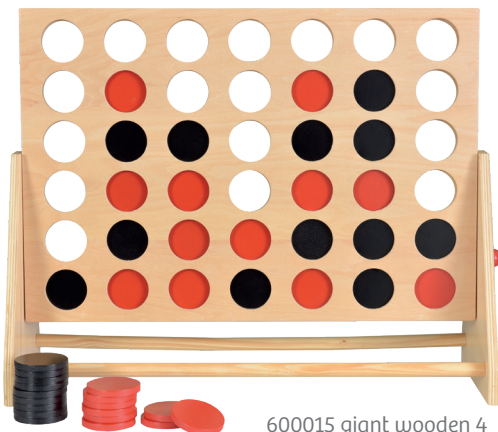

600015 giant wooden 4
58/42,5/5 cm (2p) + 3