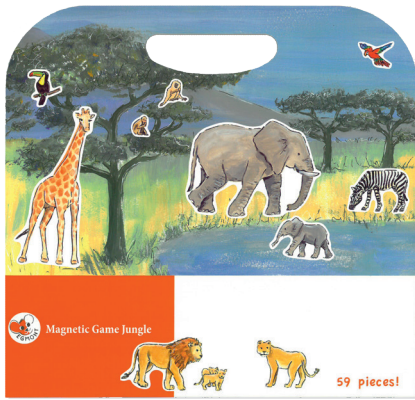

570135 Domino rally
 200 pcs
 23/23/3,5 cm (2p)

571003 Fishing game
 31/27/2,5 cm (4p) +3

MAGNETIC BOOKS

The magnetic game is an educational toy. Very easy and practical to take with you wherever you go:

25/24 cm / open: 25/67,5 cm (4p)

With a lot of detachable magnetic pieces

+3

630672 Magnetic game princess
25/24 cm (4p) +3

630651 Magnetic game jungle

630652 Magnetic game house

630657 Magnetic game cars

630658 Magnetic game india