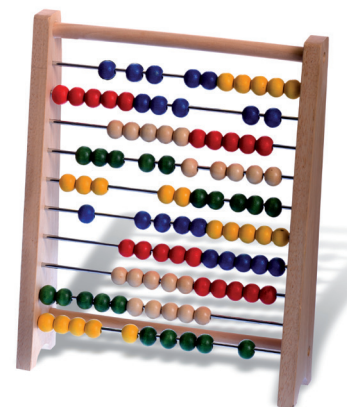

511027 Abacus
4/31/6 cm (4p) +3