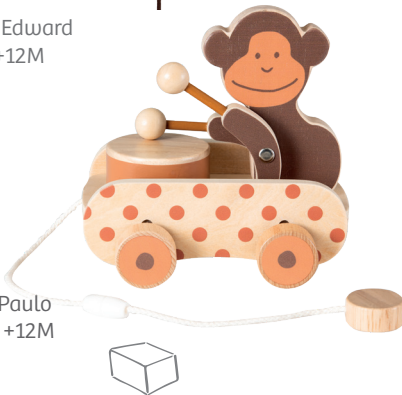

591028 Pull-along duck
21/8/15 cm (2p) +18M
FSC wood

591010 Push along goose
H: 67 cm (2p)
+12M

591032 Pull-along Noah's Ark
24/12/20 cm (2p) +18M
FSC wood

591029 Pull-along Edward
26/11/16 cm (2p) +12M
FSC wood

591025 Walter on wheels
25/15/23 cm (2p) +12M

591022 Eliot pull-along
26/27/15 cm (2p) +12M

591027 Pull along Paulo
15/14/15,5 cm (2p) +12M
FSC wood

591031 Pull along Raoul
26/15/26 cm (2p)

591026 Mary pull along
25/15/26 cm (2p) +12M