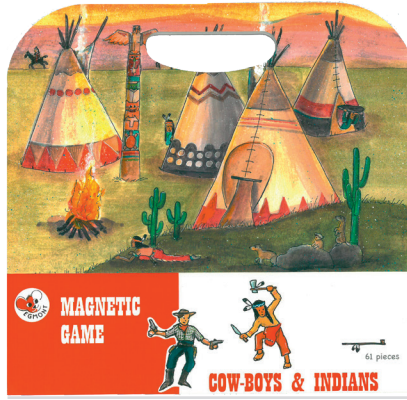

25/24 cm / open: 25/67,5 cm (4p)

With a lot of detachable magnetic pieces

+3

630672 Magnetic game princess
25/24 cm (4p) +3

630651 Magnetic game jungle

630652 Magnetic game house

630657 Magnetic game cars

630658 Magnetic game india