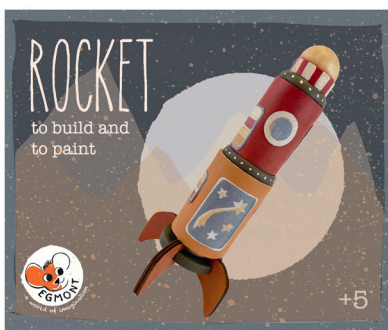

630563 Wooden triceratops to paint
22/7/5 cm (4p) +3

630558 Wooden dragon to paint
28/21/12 cm (4p) +3

630557 Wooden oldtimer to paint
28/21/12 cm (4p) +5

630562 Wooden push-up horse
to paint
Ø 4 cm/ H 10 cm (4p) +3