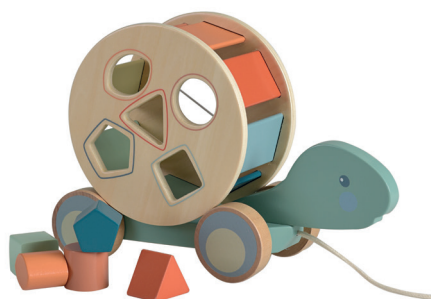

591023 Pull-along turtle
27/10/19 cm (2p)
+18M