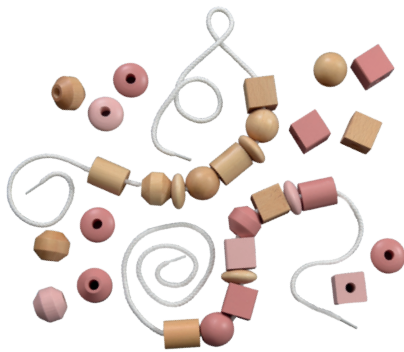

700060 Big wooden pearls
30 pearls, 2 laces
19,5/19,5/4 cm (4p) + 3