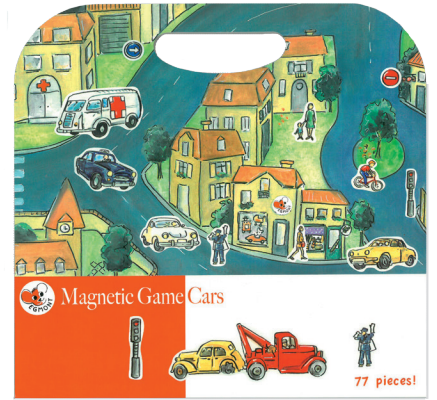

25/24 cm / open: 25/67,5 cm (4p)

With a lot of detachable magnetic pieces

+3

630672 Magnetic game princess
25/24 cm (4p) +3

630651 Magnetic game jungle

630652 Magnetic game house

630657 Magnetic game cars

630658 Magnetic game india

630663 Magnetic game Indians & Cow-boys

630664 Magnetic game circus

630665 Magnetic game dinosaurs

630650 Magnetic game farm

630669 Magnetic game deep blue sea

630670 Magnetic game forest
25/24 cm / open: 25/67,5 cm (4p)
With a lot of detachable magnetic pieces +3