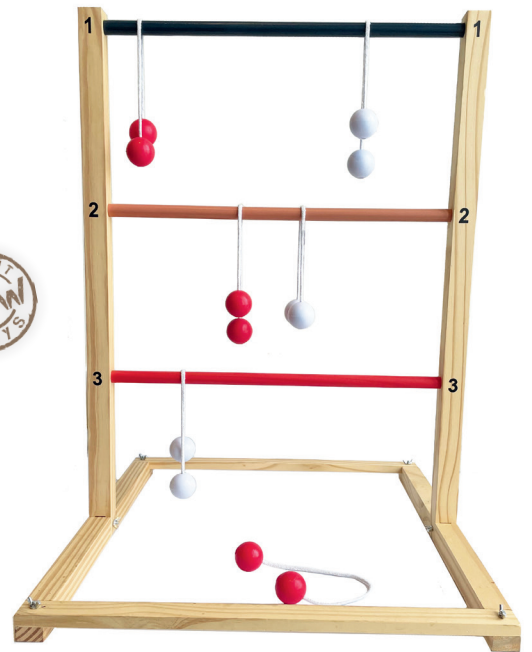

600017 Ladder golf game
55/60/75 cm (2p) + 6