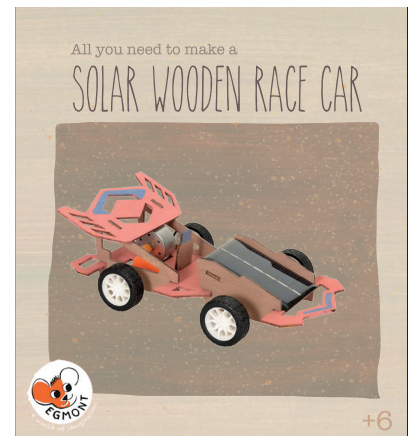

630573 DIY wooden truck

630569 Wooden racing car
with solar panels
+instructions
18/10/6 cm (4p)

630575 DIY wooden car

630576 DIY wooden race car

CREATIVITY

630200 Wool kit
 Everything you need to create with wool
 Wooden Pompon maker
 Tricotin and wool
 +instructions
 25/18/8 cm (4p)