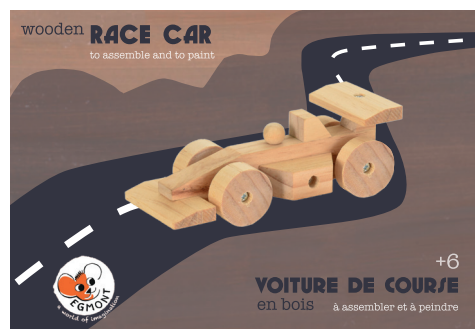

630573 DIY wooden truck

630569 Wooden racing car
with solar panels
+instructions
18/10/6 cm (4p)

630575 DIY wooden car

630576 DIY wooden race car

CREATIVITY

630200 Wool kit
 Everything you need to create with wool
 Wooden Pompon maker
 Tricotin and wool
 +instructions
 25/18/8 cm (4p)