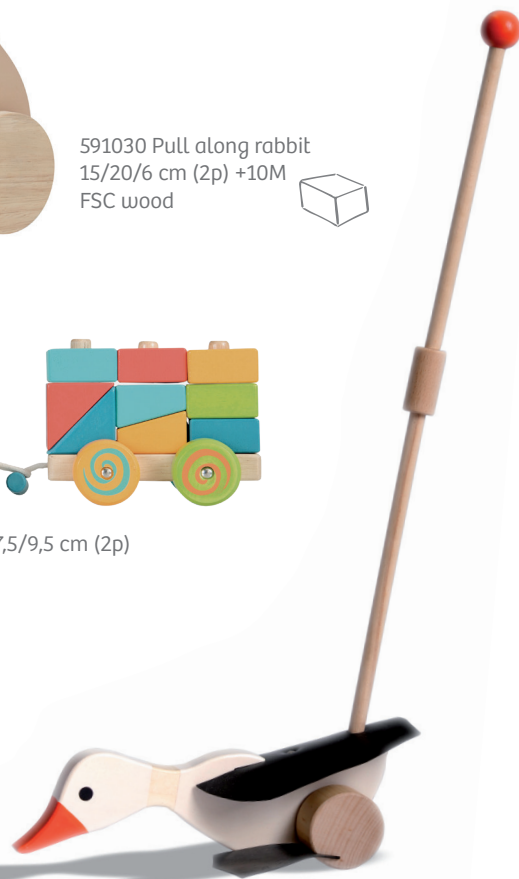

511027 Abacus
4/31/6 cm (4p) +3

PULL ALONG

591020 Pull-along cat
19/9/15 cm (2p)
+12M

591030 Pull along rabbit
15/20/6 cm (2p) +10M
FSC wood

591019 Pull-along train • 39/7,5/9,5 cm (2p)
+12M

591023 Pull-along turtle
27/10/19 cm (2p)
+18M

591028 Pull-along duck
21/8/15 cm (2p) +18M
FSC wood

591010 Push along goose
H: 67 cm (2p)
+12M

591032 Pull-along Noah's Ark
24/12/20 cm (2p) +18M
FSC wood

591029 Pull-along Edward
26/11/16 cm (2p) +12M
FSC wood