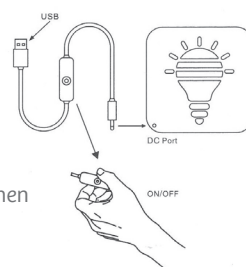

361000 Nightlight Noah's Arch
361001 Nightlight Musicians of Bremen
19/19/3 cm (2p)
LED system