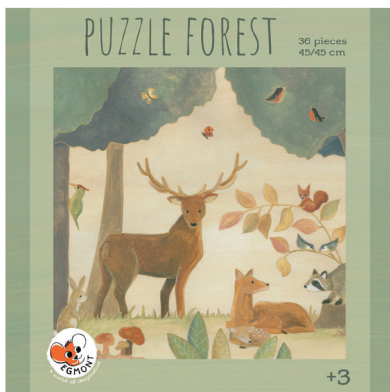

570077 Puzzle Forest 36 pcs
boxe : 25/25/5 cm
puzzle: 45/45 cm
(4p) +3
FSC carton