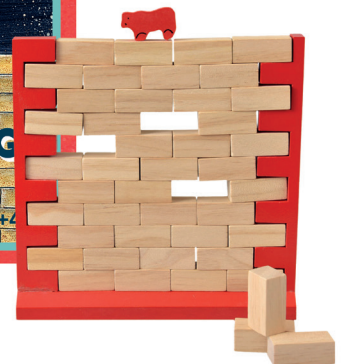

570132 Wobbling wall
20/4/20 cm (4p)
Dexterity and patience game.
Each player takes in turn a brick
out of the wall. The player who
makes the animal drop loses. +4