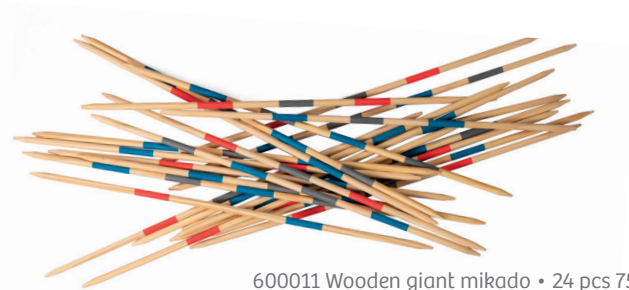

600014 petanque
30/16/8 cm (2p)
+ 3

600017 Ladder golf game
55/60/75 cm (2p) + 6

600010 Wooden bowling game
9 white + 1 red skittle
2 balls
55/19/6,5 cm (2p) + 5

600015 giant wooden 4
58/42,5/5 cm (2p) + 3