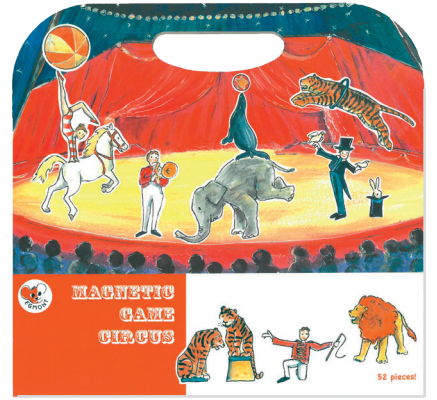

630664 Magnetic game circus