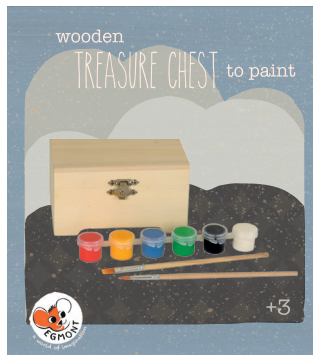

630568 Wooden treasure chest to paint
Brush and paint included
13/9/7 cm (4p) +3