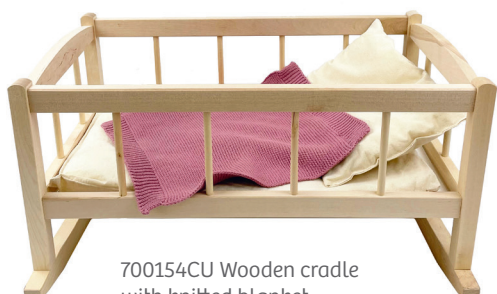

541166 Wooden
utensils set • 16 cm (6p)

520004 Basket
26/20/24 cm (4p)

700056 Wicker cradle
with knitted blanket
50/35/40 cm (1p) +3

520204 Pet basket
36,5 x 29 x 36 cm (2p) +3

520207 Set of 2 wicker trunks
42/27/27 cm and 53/34/32 cm