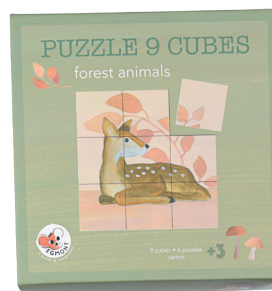

FOREST

570087 Pyramid
1.2.3 Forest
15/15/15 cm
stacked: 99 cm (4p)
FSC carton

170803 Fabric hobby apron fox
3 to 7 years (4p)

570090 Puzzle cube Forest
9 carton cubes
20,3/20,3/7,5 cm (4p) +3
FSC carton

570161 Puzzle 40 pcs in a case Forest
case: 29,5/20/8 cm
puzzle: 80 x 35 cm(4p) + 3