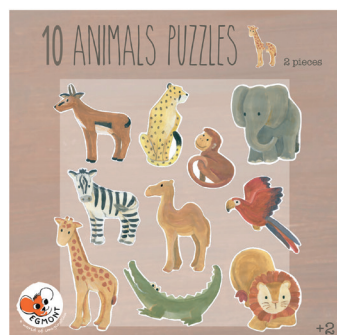

PUZZLE

570074 4 puzzles Africa
4 pcs / 6 pcs / 9 pcs / 12 pcs
box: 26/26/5 cm • 28 pcs • (4p) +2 • FSC carton