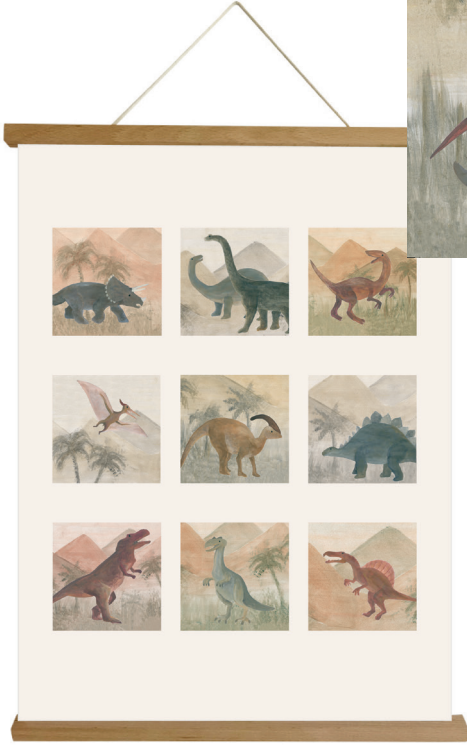

361001 Nightlight Musicians of Bremen
19/19/3 cm (2p)
LED system

120036 Loč
10/4/10 cm (6p)

120035 Emma cat
15/8/16 cm (6p)

130564 Henry small • 17/5/20 cm (6p)
130565 Henry large • 25/7/25 cm (4p)

DINO

319202 Poster dino
42/60 cm (2p)
with magnetic sticks