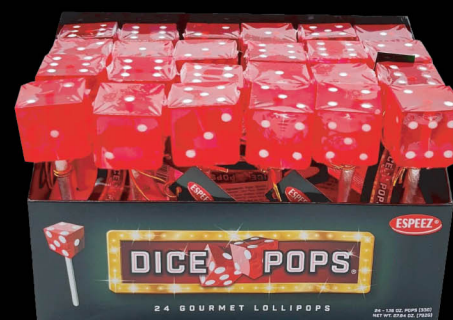

VIPER ROLLER
VRO-012
CASE PACK 8/12

DICE POPS

ASSORT. 6 CT. DICE POPS
ADP-06
CASE PACK 48/6

ASSORT. 24 CT. DICE POPS
ADP-24
CASE PACK 12/24

RED 6 CT. DICE POPS
RDP-06
CASE PACK 48/6

RED 24 CT. DICE POPS
RDP-024
CASE PACK 12/24